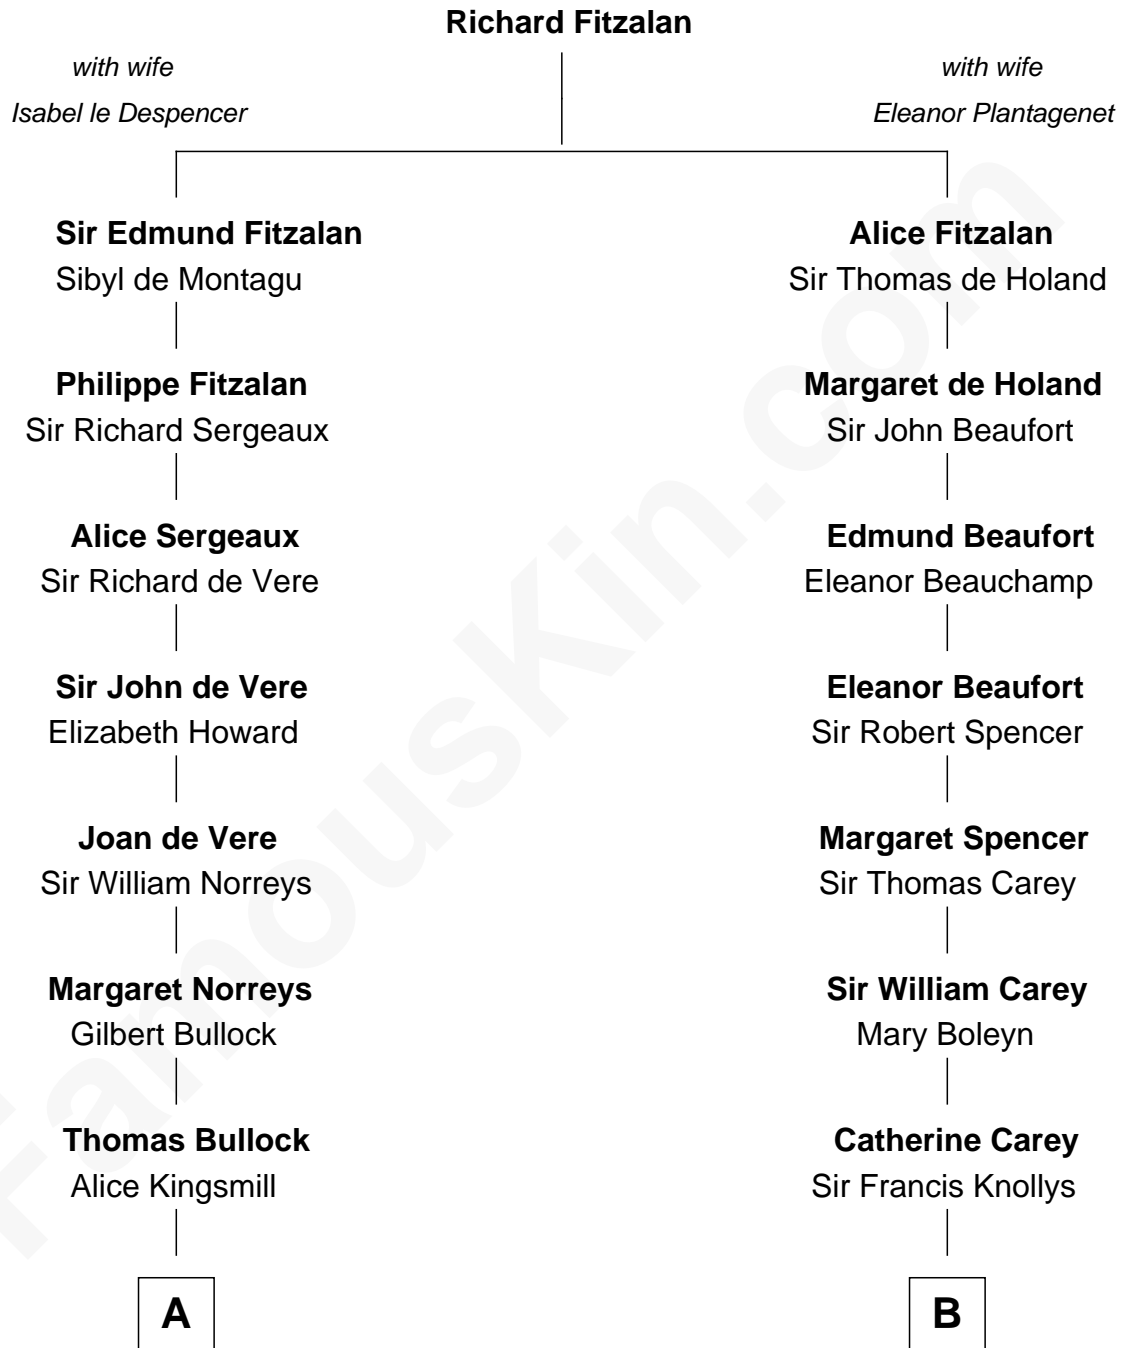

FamousKin.com

Relationship Chart of

Lou (Henry) Hoover

First Lady of President Herbert Hoover

17th cousin 2 times removed of

John D. Rockefeller

Founder of the Standard Oil Company

C

Philomelia Sophia Scobey

Phineas Weed

Florence Ida Weed

Charles Delano Henry

Lou (Henry) Hoover

First Lady of Herbert Hoover

FamousKin.com