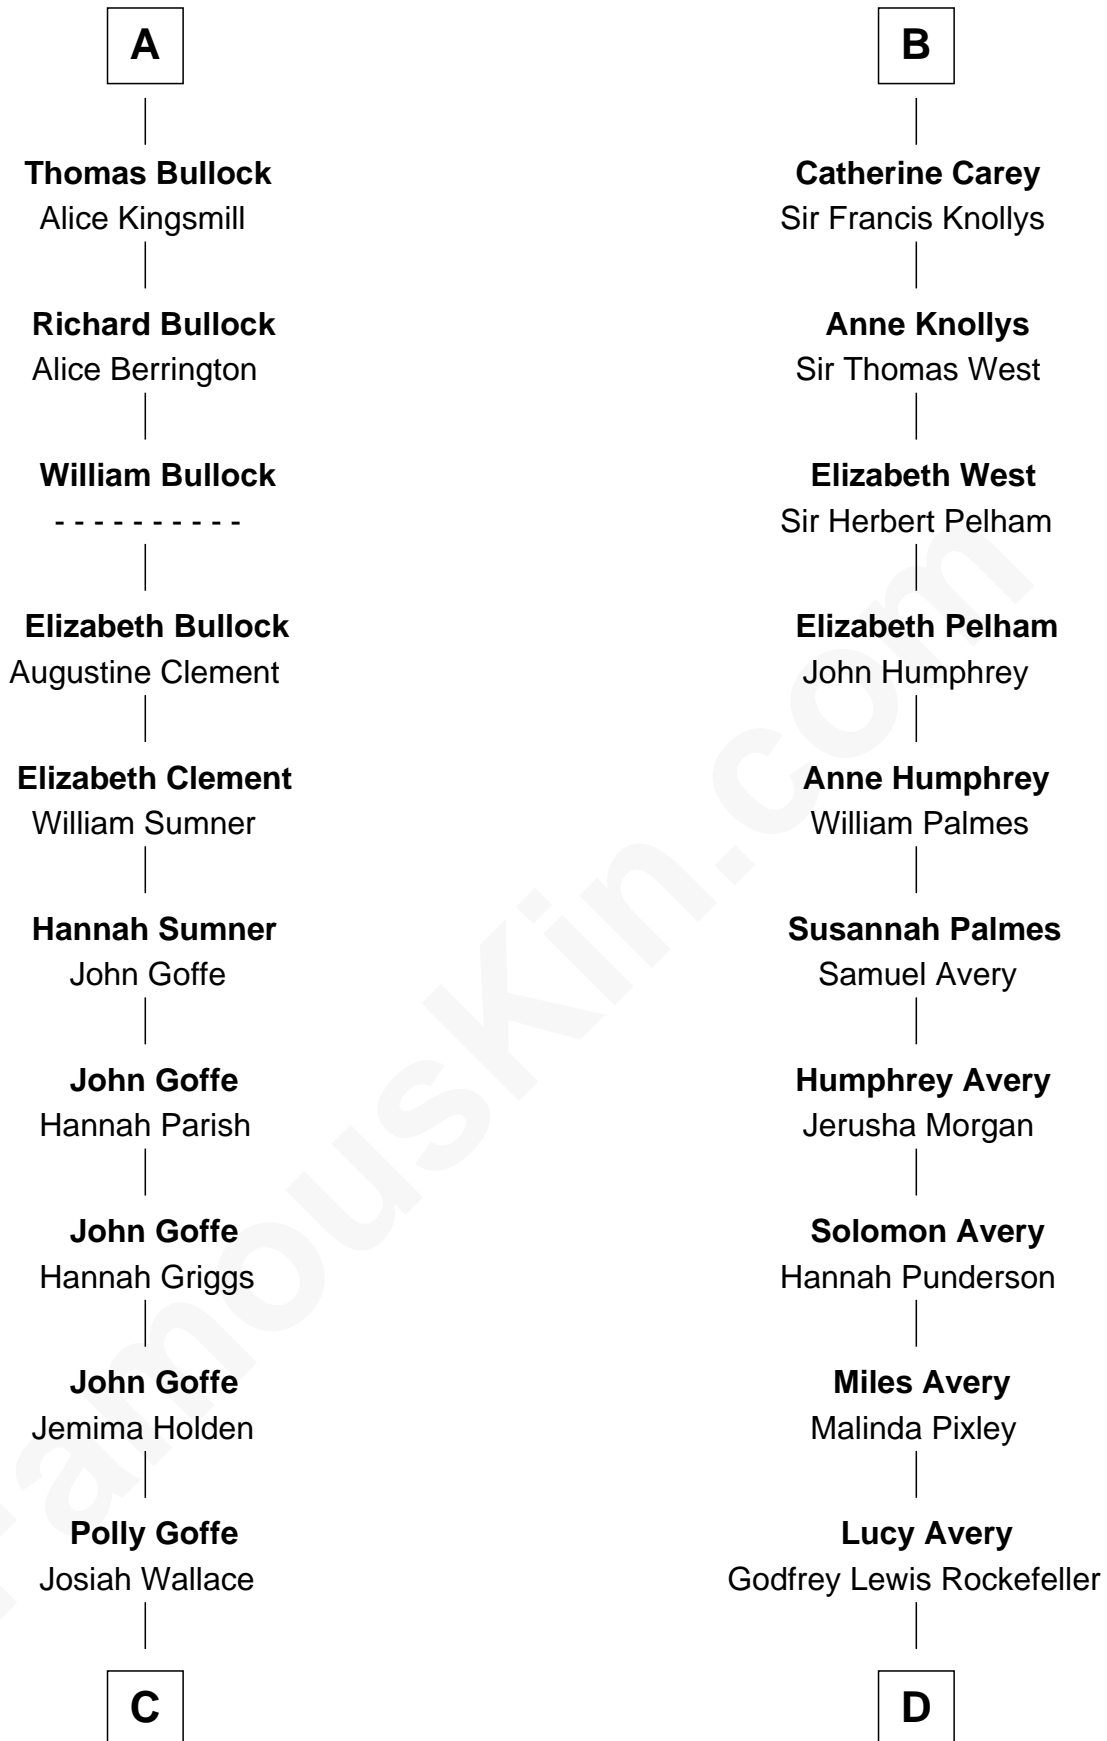

FamousKin.com

Relationship Chart of

Lou (Henry) Hoover

First Lady of President Herbert Hoover

18th cousin 2 times removed of

John D. Rockefeller

Founder of the Standard Oil Company

C

Nancy M. Wallace

John Scobey

Philomelia Sophia Scobey

Phineas Weed

Florence Ida Weed

Charles Delano Henry

Lou (Henry) Hoover

First Lady of Herbert Hoover

D

William Avery Rockefeller

Eliza Davison

John D. Rockefeller

Founder of the Standard Oil Company

FamousKin.com