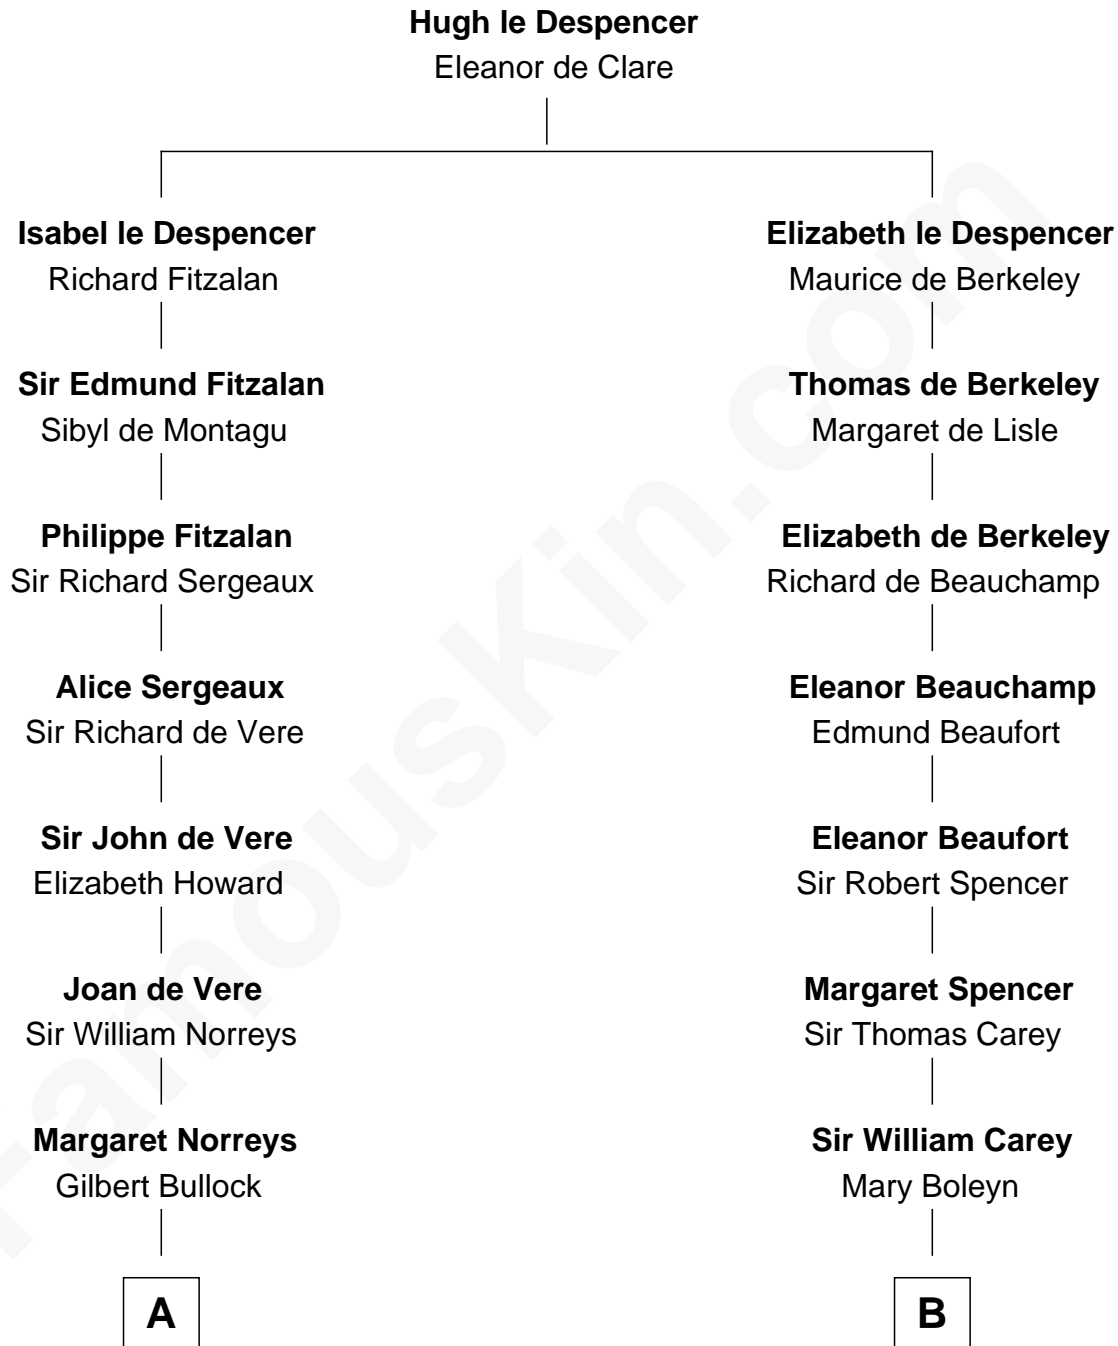

FamousKin.com

Relationship Chart of

Lou (Henry) Hoover

First Lady of President Herbert Hoover

18th cousin 2 times removed of

John D. Rockefeller

Founder of the Standard Oil Company

C

Nancy M. Wallace

John Scobey

Philomelia Sophia Scobey

Phineas Weed

Florence Ida Weed

Charles Delano Henry

Lou (Henry) Hoover

First Lady of Herbert Hoover