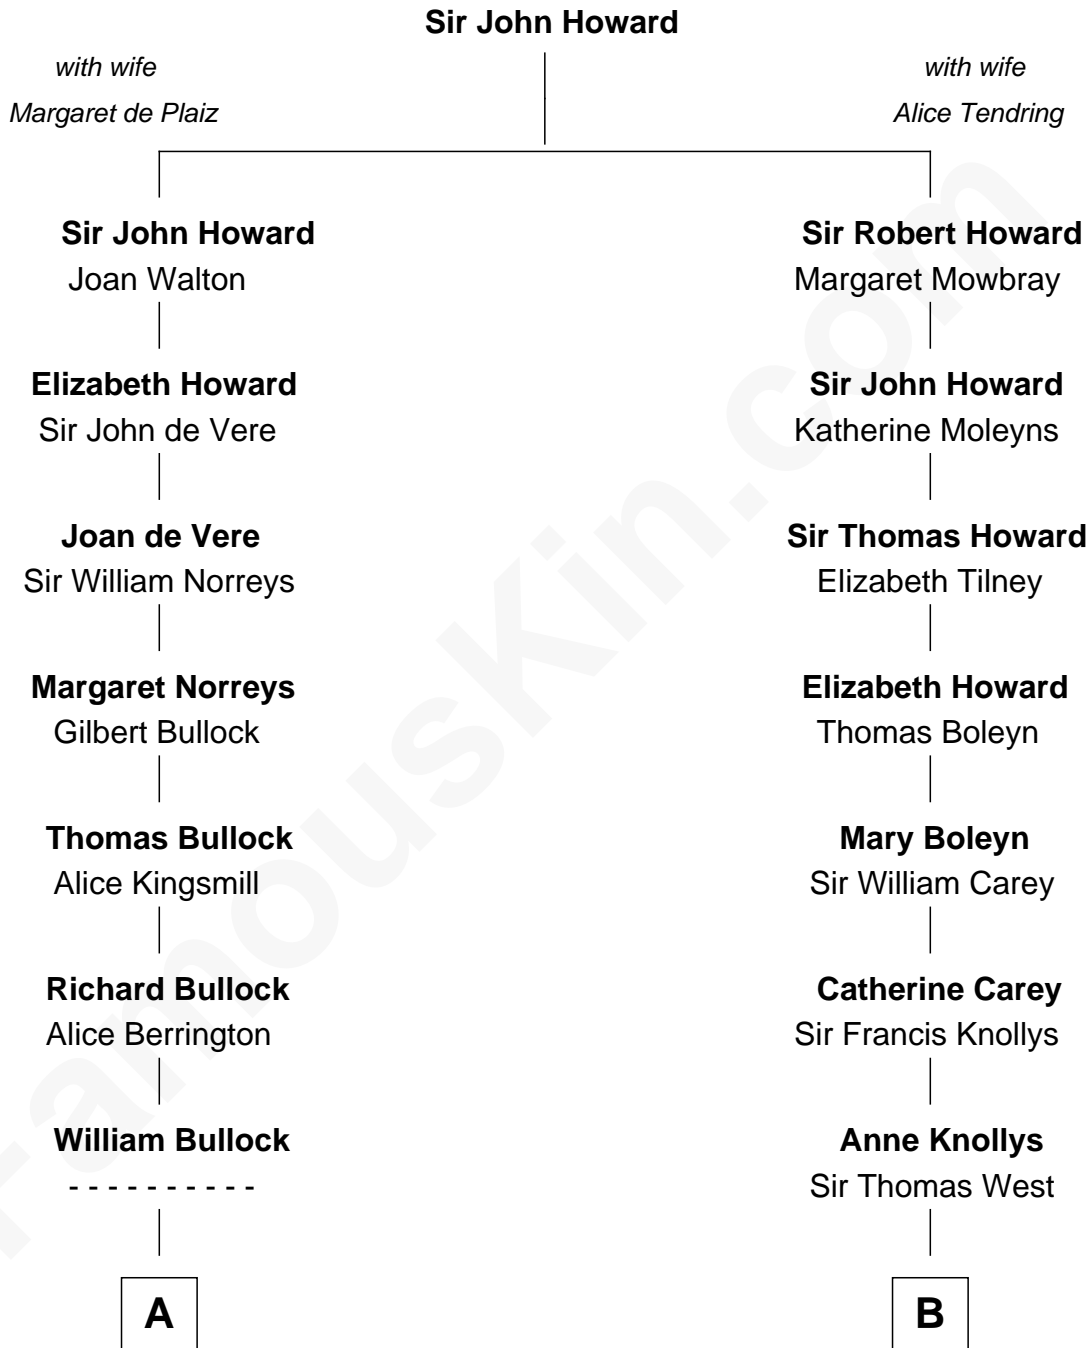

FamousKin.com

Relationship Chart of

Lou (Henry) Hoover

First Lady of President Herbert Hoover

17th cousin 1 time removed of

Nelson Rockefeller

41st U.S. Vice-President

C

John Davison Rockefeller

Abby Greene Aldrich

Nelson Rockefeller

41st U.S. Vice-President

FamousKin.com