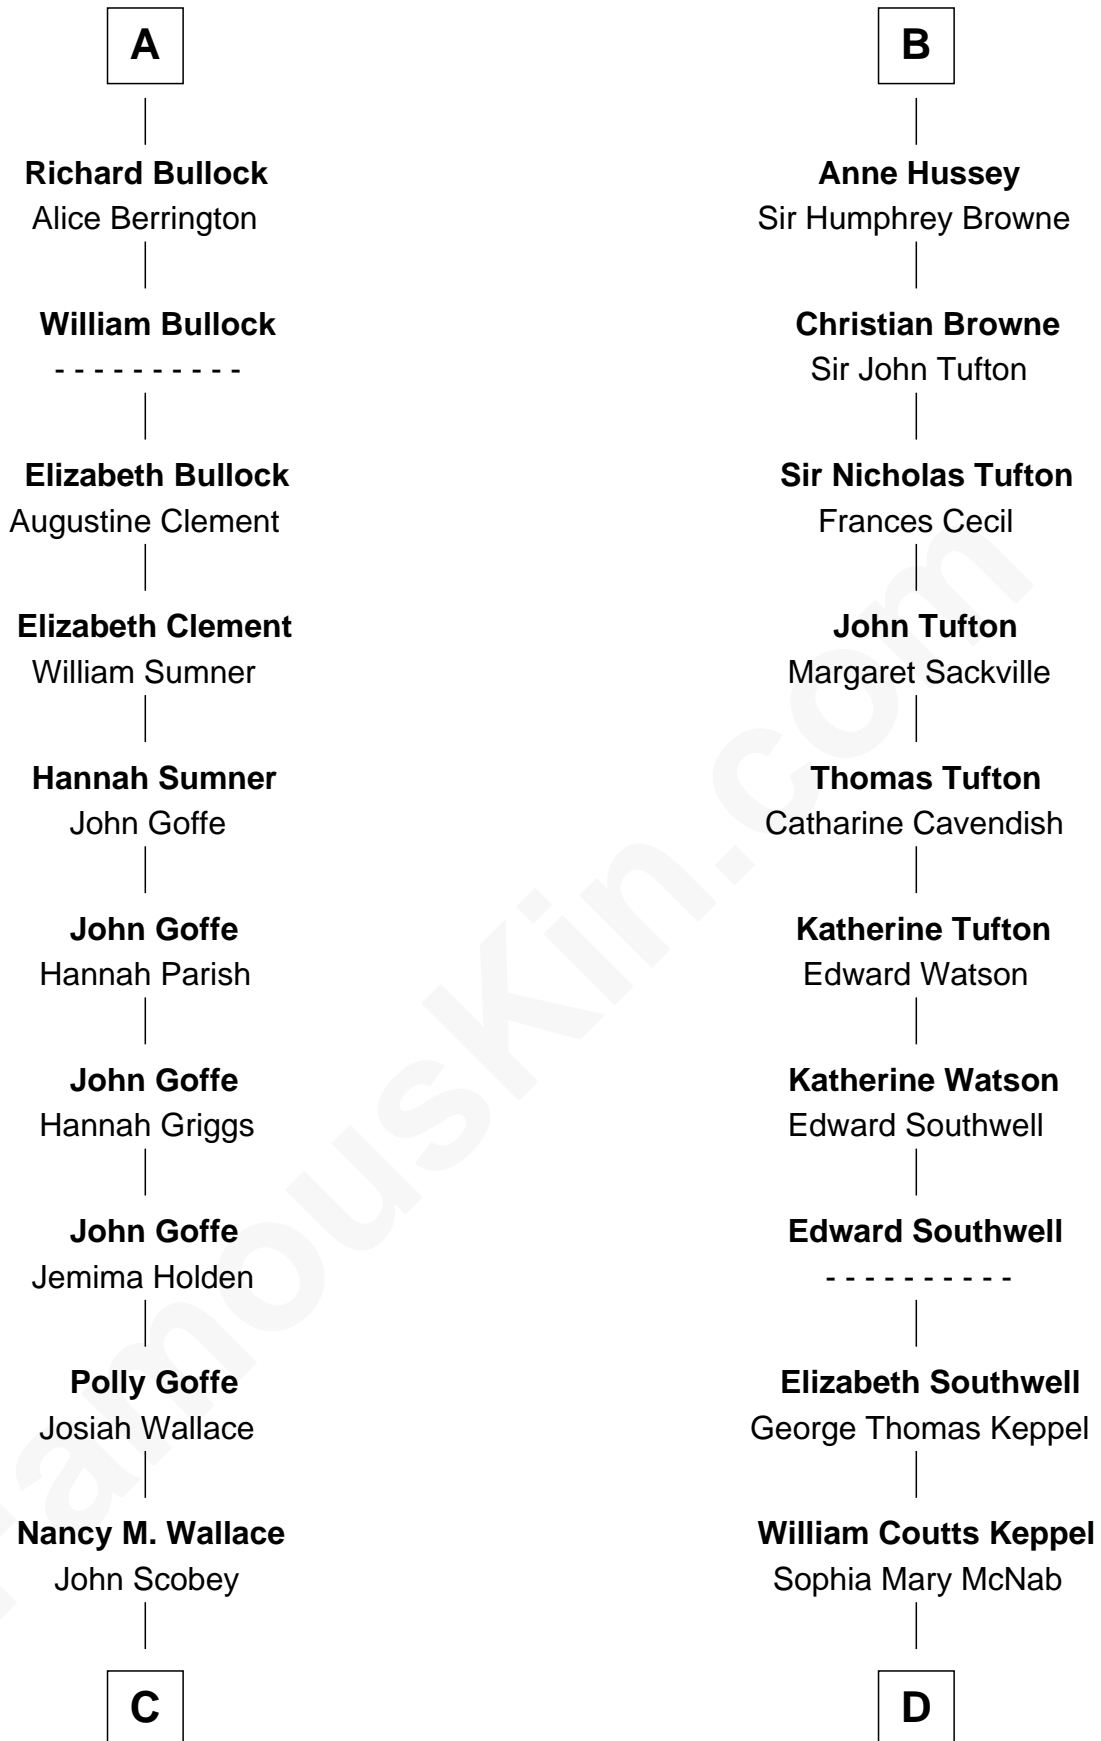

FamousKin.com

Relationship Chart of

Lou (Henry) Hoover

First Lady of President Herbert Hoover

19th cousin 1 time removed of

Camilla Parker Bowles

Queen Consort of the United Kingdom

William de Montagu
Katherine de Grandison

Sibyl de Montagu
Sir Edmund Fitzalan

Philippe Fitzalan
Sir Richard Sergeaux

Alice Sergeaux
Sir Richard de Vere

Sir John de Vere
Elizabeth Howard

Joan de Vere
Sir William Norreys

Margaret Norreys
Gilbert Bullock

Thomas Bullock
Alice Kingsmill

A

Philippa de Montagu
Sir Roger de Mortimer

Edmund Mortimer
Philippa Plantagenet

Elizabeth Mortimer
Sir Henry Percy

Sir Henry Percy
Eleanor Neville

Katherine Percy
Sir Edmund Grey

George Grey
Catherine Herbert

Anne Grey
Sir John Hussey

B

C

Philomelia Sophia Scobey

Phineas Weed

Florence Ida Weed

Charles Delano Henry