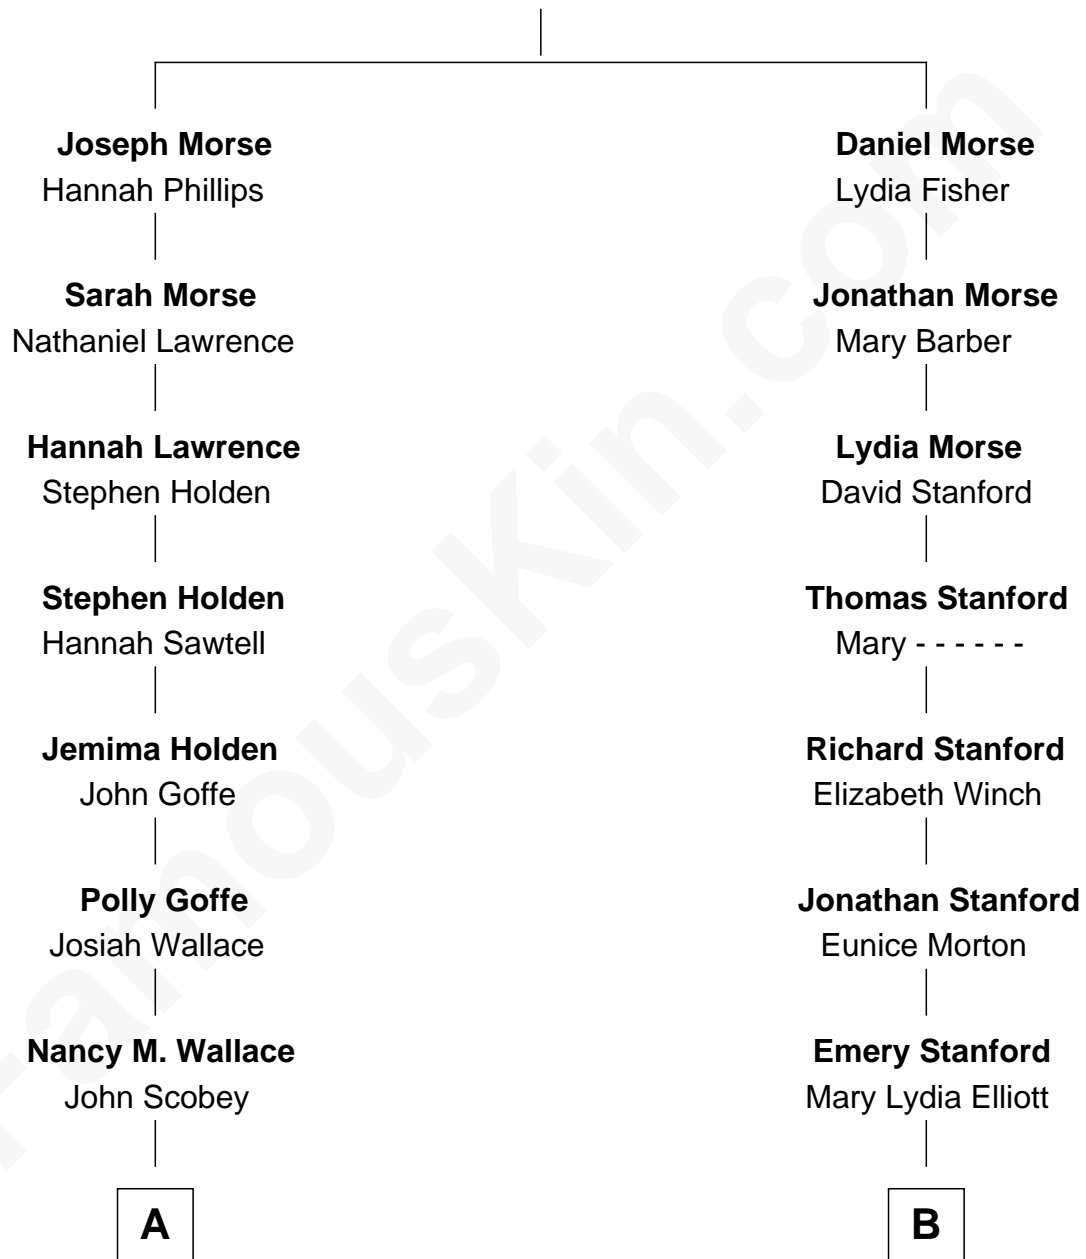

## Relationship Chart of

### Lou (Henry) Hoover

*First Lady of President Herbert Hoover*

9th cousin 1 time removed of

**Raquel Welch**  
*Movie Actress*

**Samuel Morse**  
Elizabeth Jasper

**A**

**Philomelia Sophia Scobey**

Phineas Weed

**Florence Ida Weed**

Charles Delano Henry

**Lou (Henry) Hoover**

*First Lady of Herbert Hoover*

**B**

**Sarah Mehitable Stanford**

Justin Smith Hall

**Emery Stanford Hall**