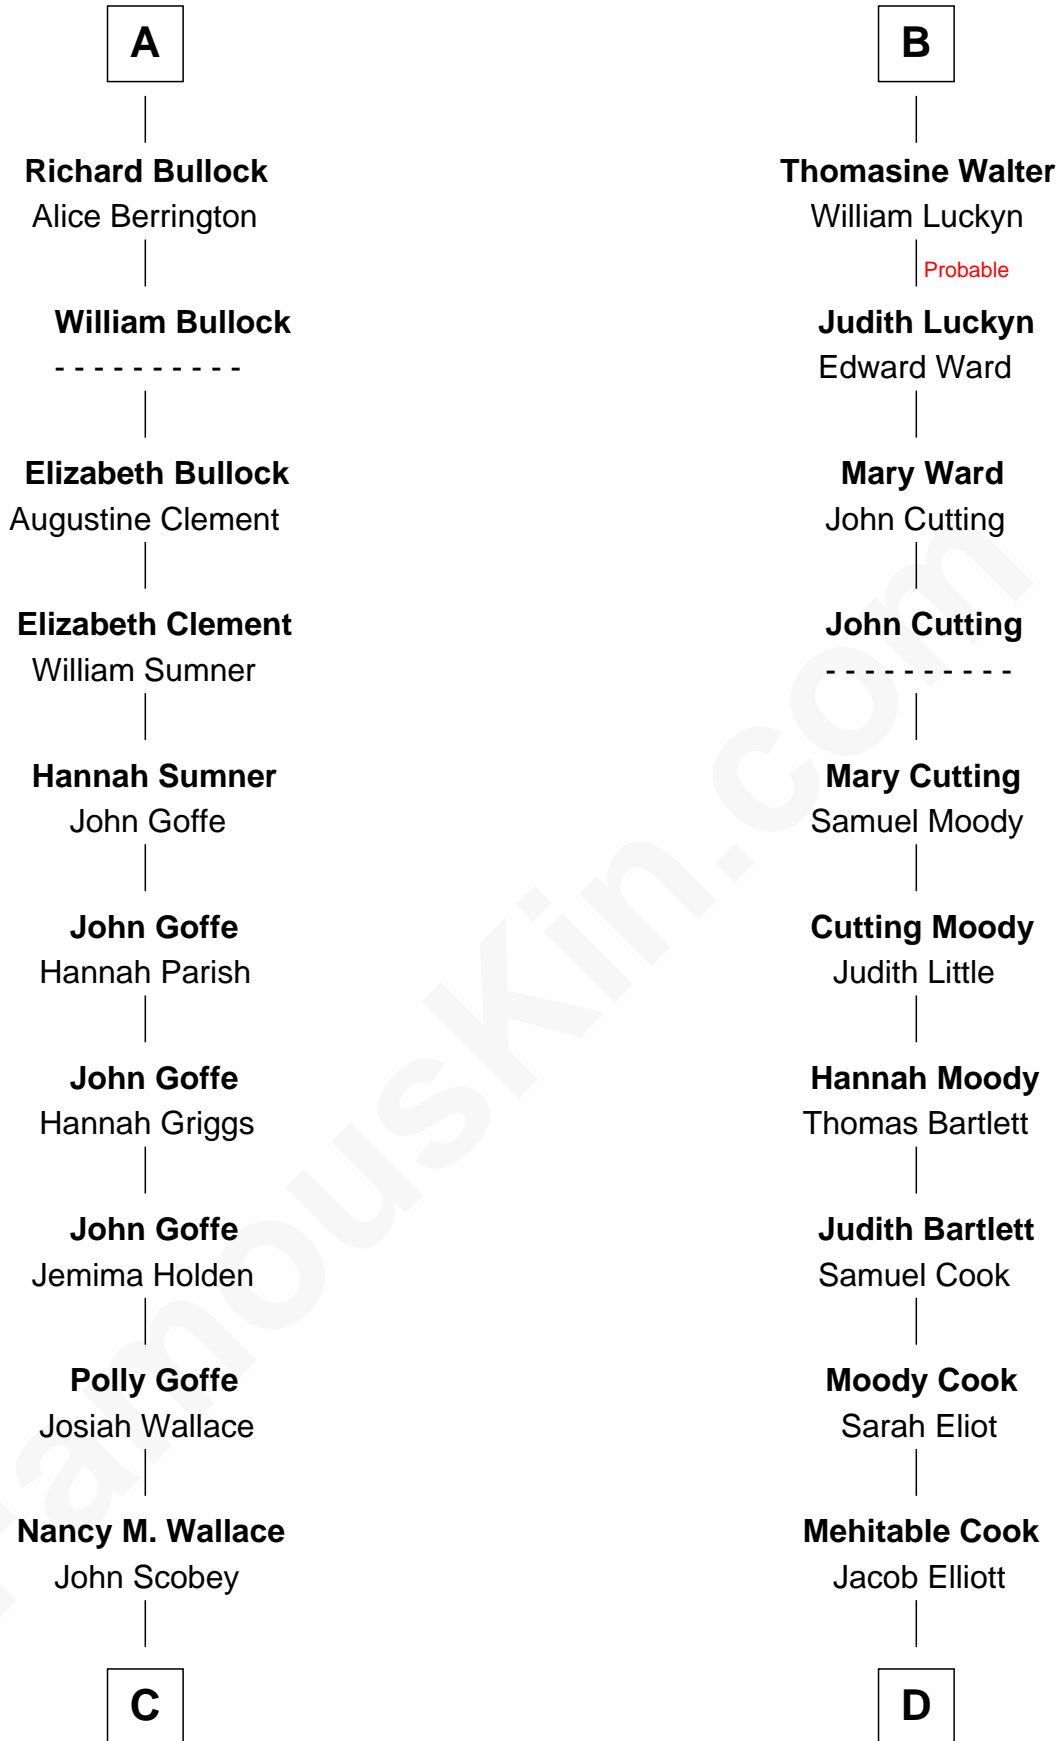

FamousKin.com

Relationship Chart of

Lou (Henry) Hoover

First Lady of President Herbert Hoover

19th cousin 2 times removed of

Raquel Welch
Movie Actress

Sir John Howard
Alice de Bois

Sir Robert Howard
Margaret de Scales

Beatrice Brewes
Sir Hugh Shirley

Sir Ralph Shirley
Joan Basset

Beatrice Shirley
John Brome

Isabel Brome
John Denton

Thomas Denton
Jane Webbe

Isabel Denton
William ap Walter

B

C