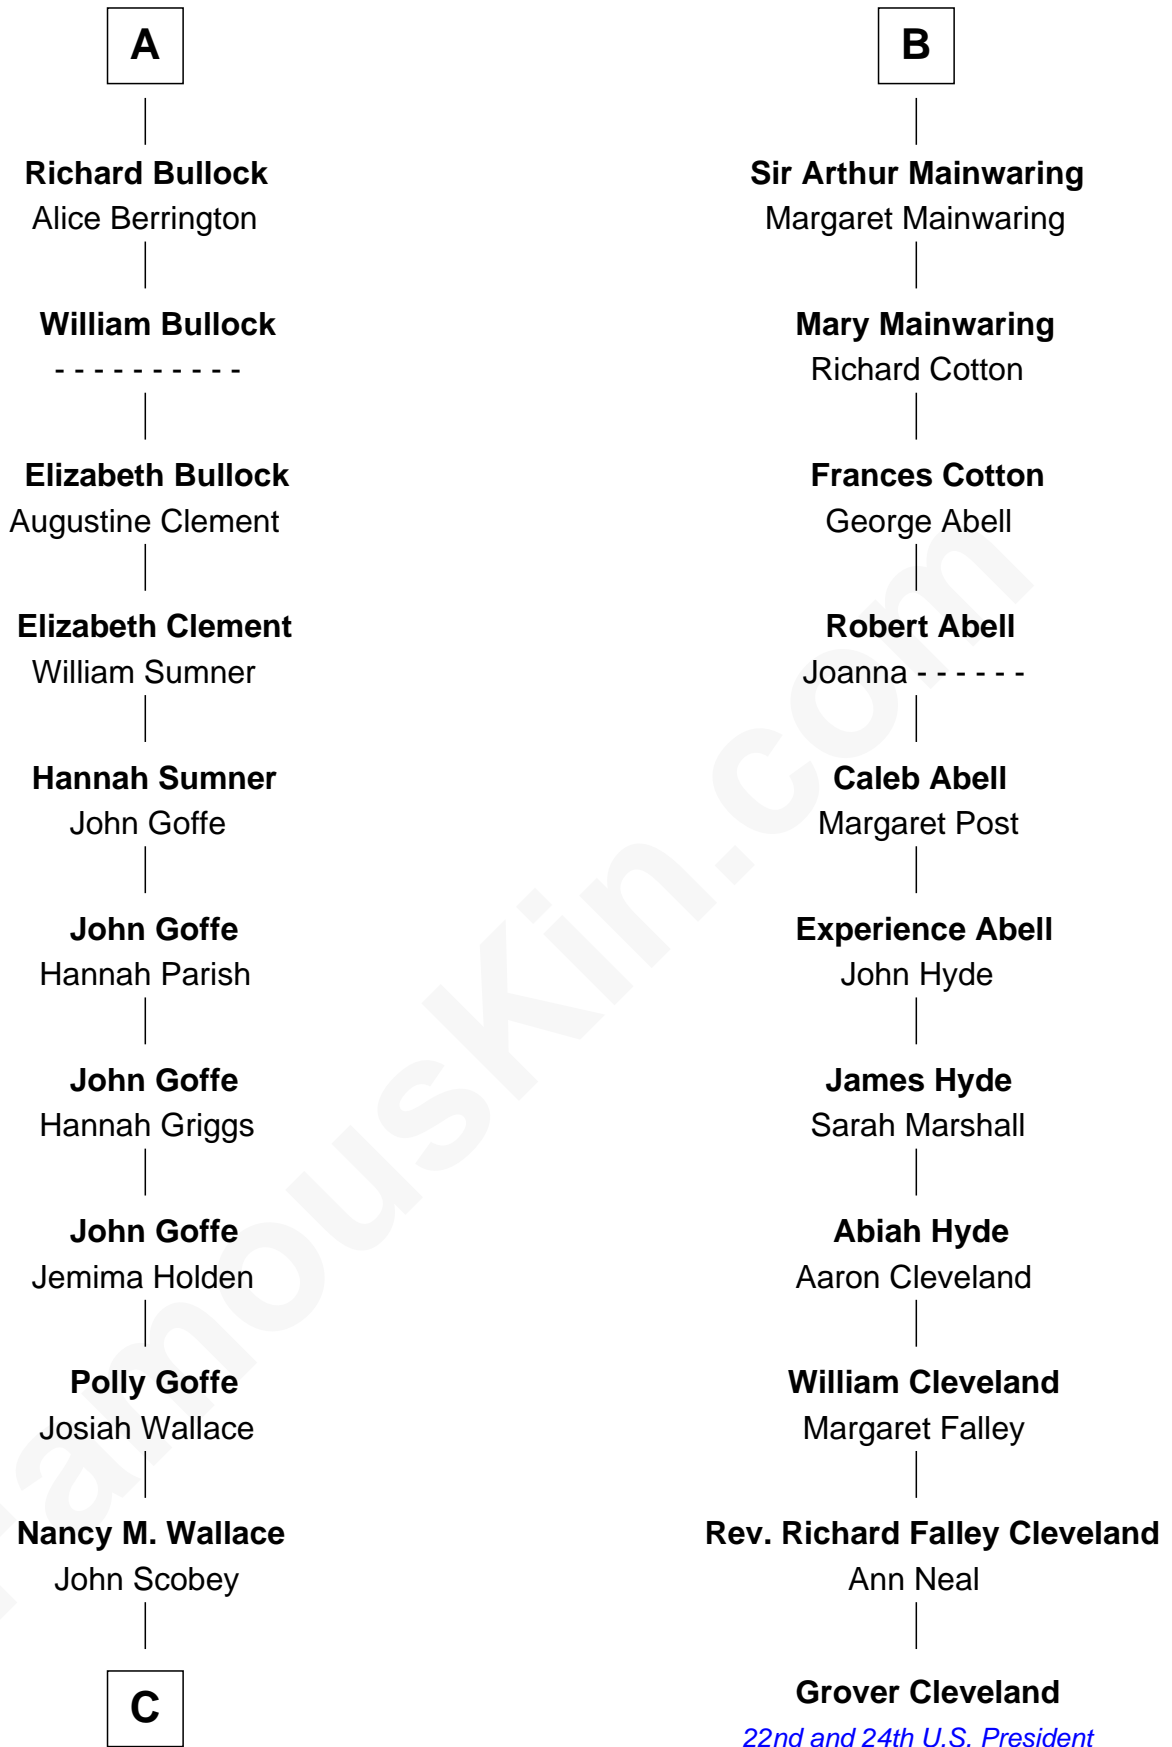

## Relationship Chart of

### Lou (Henry) Hoover

*First Lady of President Herbert Hoover*

17th cousin 2 times removed of

### Grover Cleveland

*22nd and 24th U.S. President*

**C**

**Philomelia Sophia Scobey**

Phineas Weed

**Florence Ida Weed**

Charles Delano Henry

**Lou (Henry) Hoover**