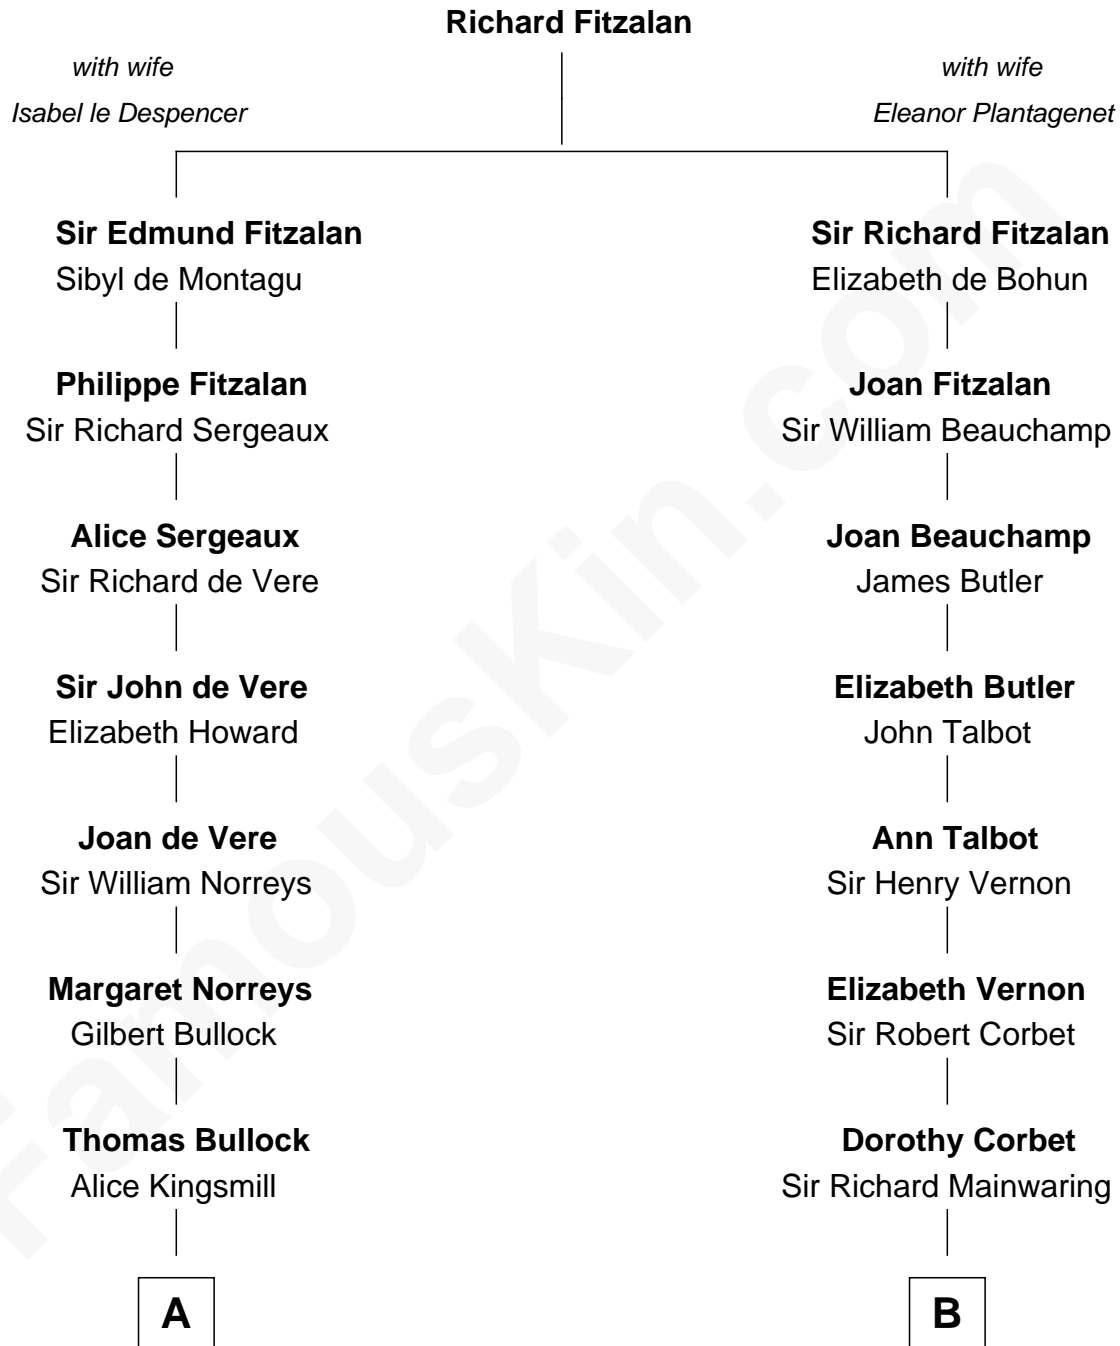

## Relationship Chart of

### Lou (Henry) Hoover

*First Lady of President Herbert Hoover*

17th cousin 2 times removed of

### Grover Cleveland

*22nd and 24th U.S. President*

**C**

**Philomelia Sophia Scobey**

Phineas Weed

**Florence Ida Weed**

Charles Delano Henry

**Lou (Henry) Hoover**