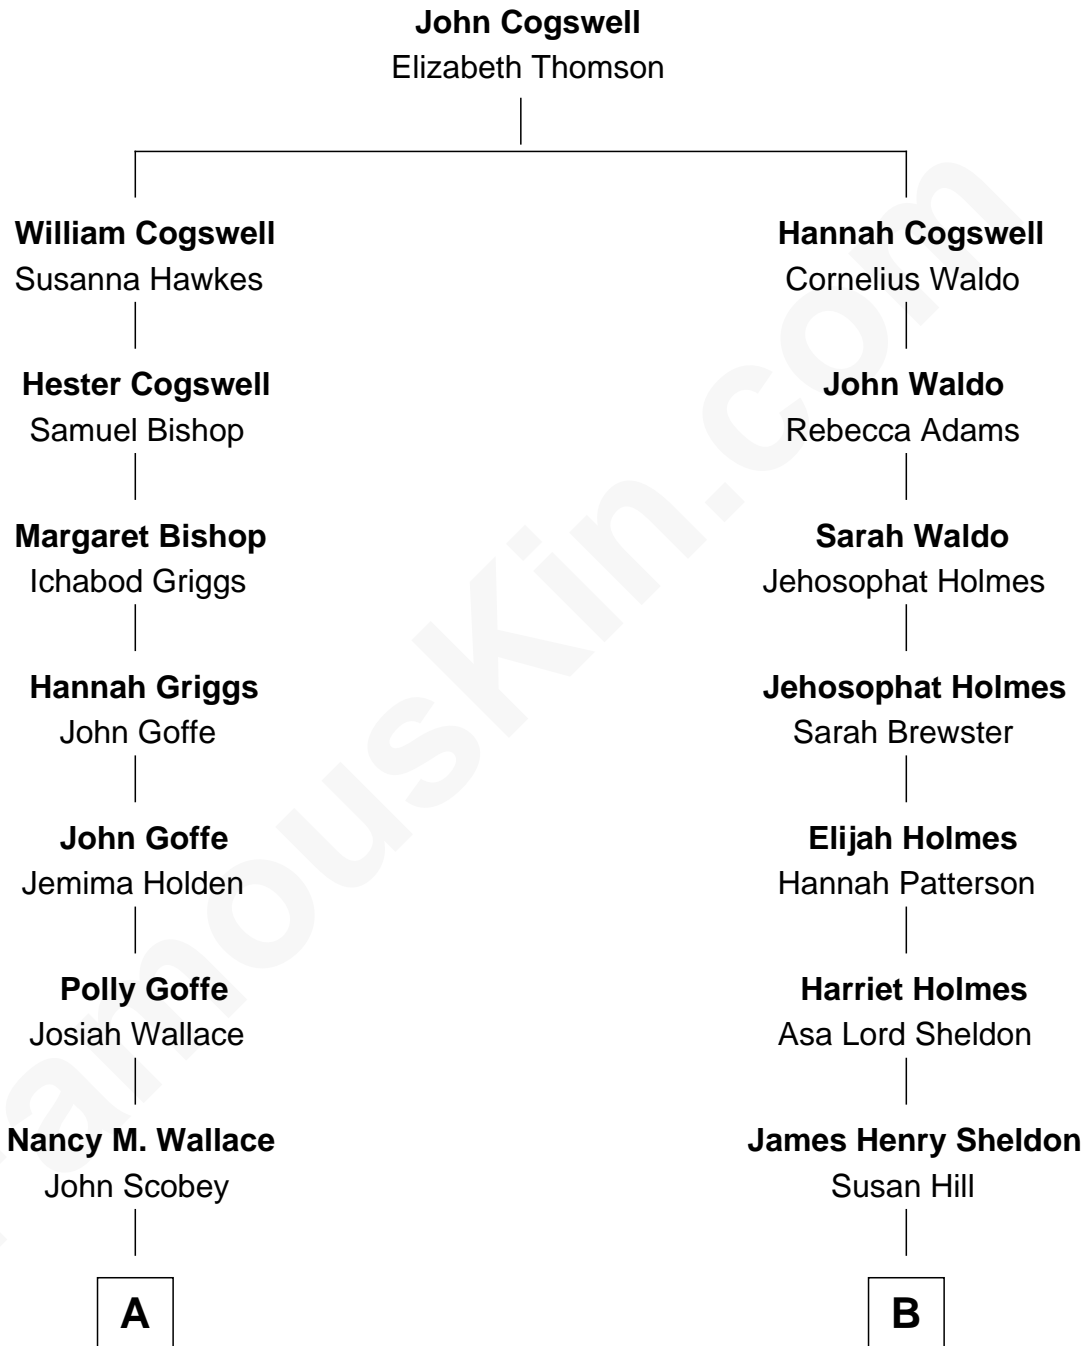

FamousKin.com

Relationship Chart of

Lou (Henry) Hoover

First Lady of President Herbert Hoover

9th cousin of

Mamie (Doud) Eisenhower

First Lady of President Dwight Eisenhower

A

Philomelia Sophia Scobey

Phineas Weed

Florence Ida Weed

Charles Delano Henry

Lou (Henry) Hoover

First Lady of Herbert Hoover

B

Mary Cornelia Sheldon

Royal Houghton Doud

John Sheldon Doud

Elivera Mathilda Carlson

Mamie (Doud) Eisenhower

First Lady of Dwight Eisenhower

FamousKin.com