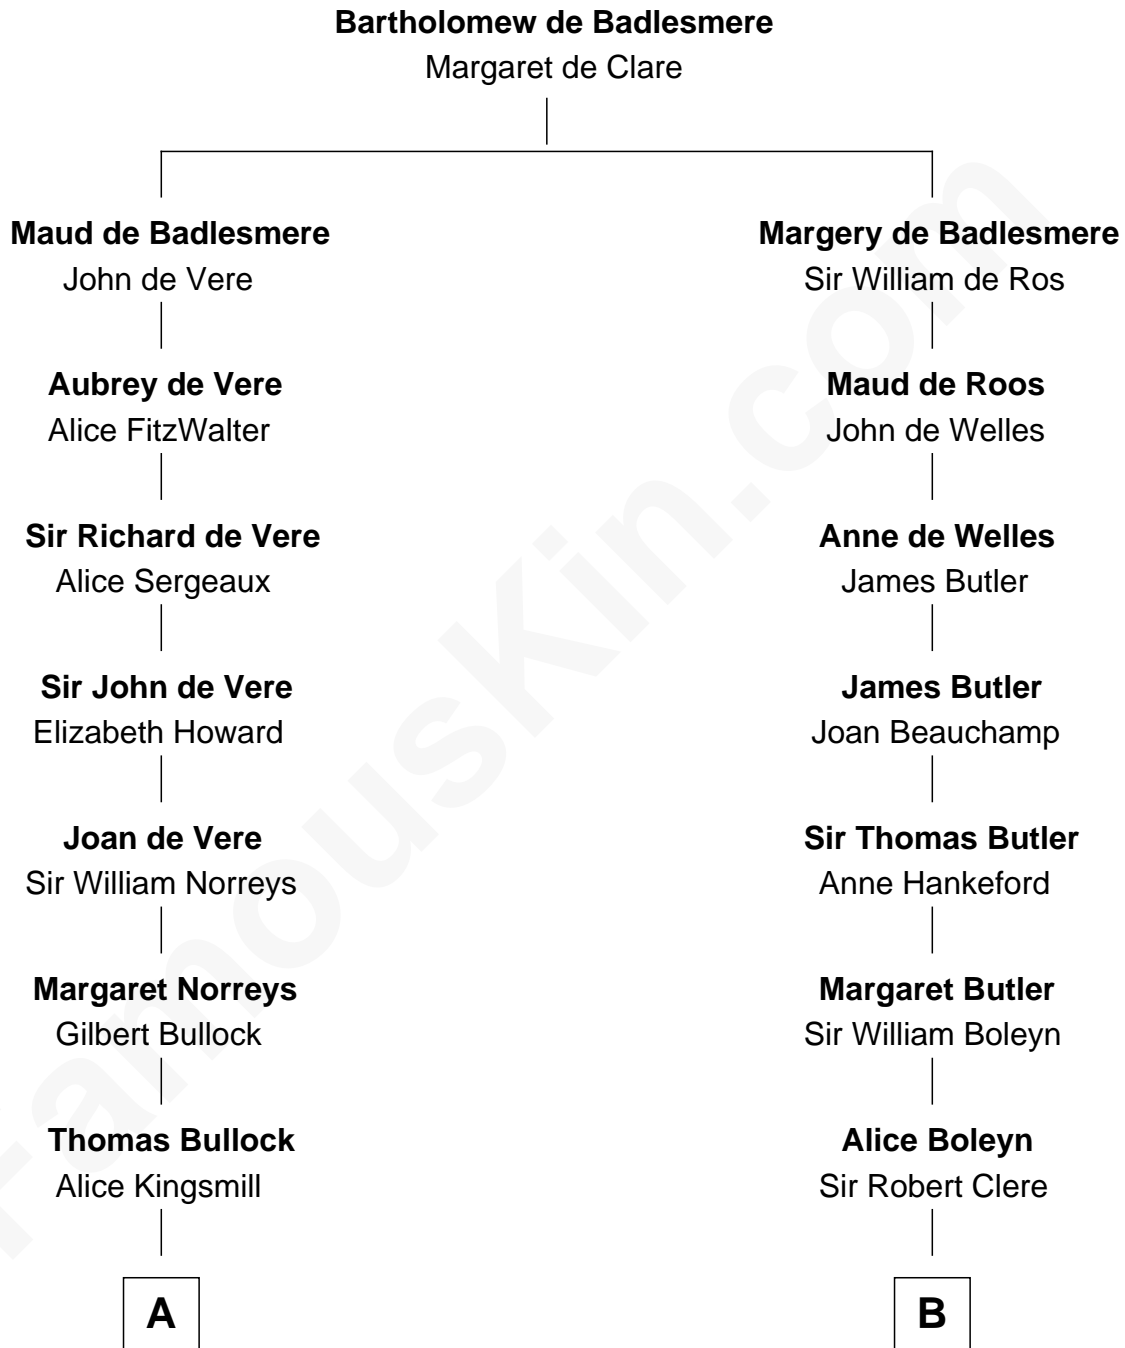

FamousKin.com

Relationship Chart of

Lou (Henry) Hoover

First Lady of President Herbert Hoover

19th cousin 2 times removed of

Mamie (Doud) Eisenhower

First Lady of President Dwight Eisenhower

C

Philomelia Sophia Scobey

Phineas Weed

Florence Ida Weed

Charles Delano Henry

Lou (Henry) Hoover

First Lady of Herbert Hoover

D

George Riggs

Phebe Caniff

Maria Riggs

Eli Doud

Royal Houghton Doud

Mary Cornelia Sheldon

John Sheldon Doud

Elivera Mathilda Carlson

Mamie (Doud) Eisenhower

First Lady of Dwight Eisenhower