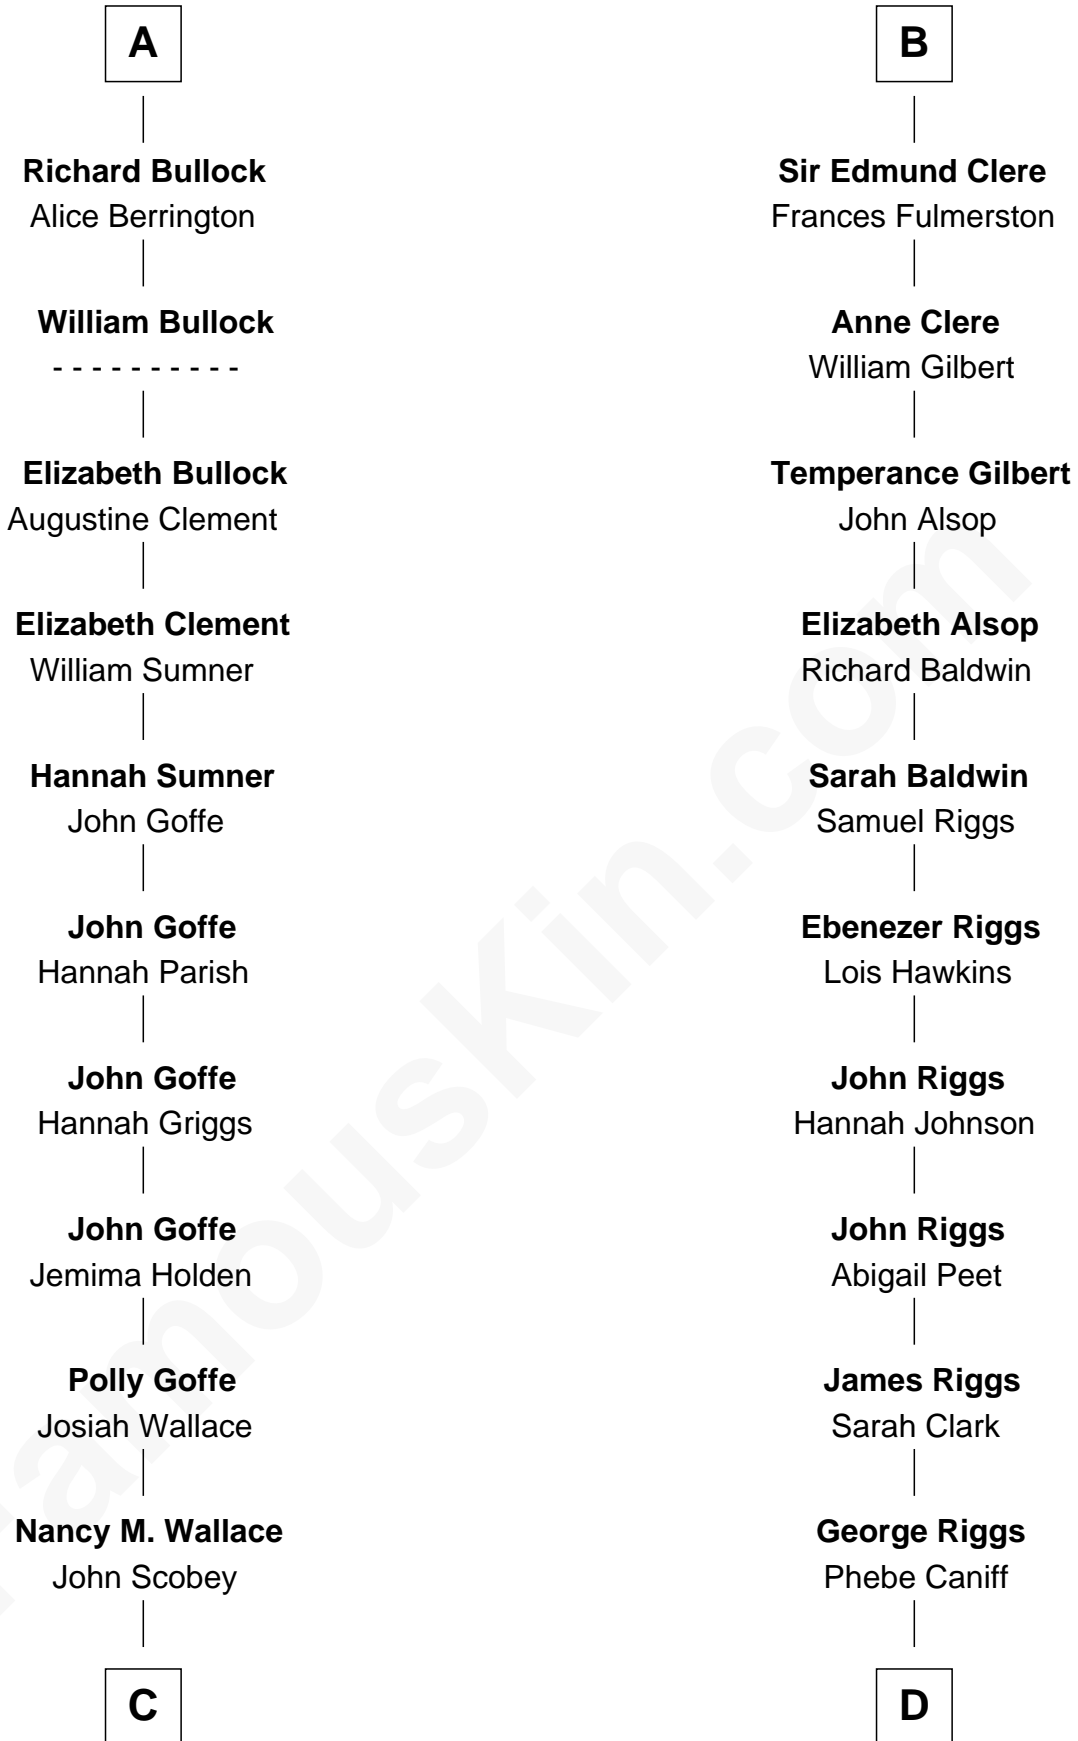

FamousKin.com

Relationship Chart of

Lou (Henry) Hoover

First Lady of President Herbert Hoover

19th cousin 1 time removed of

Mamie (Doud) Eisenhower

First Lady of President Dwight Eisenhower

C

Philomelia Sophia Scobey

Phineas Weed

Florence Ida Weed

Charles Delano Henry

Lou (Henry) Hoover

First Lady of Herbert Hoover

D

Maria Riggs

Eli Doud

Royal Houghton Doud

Mary Cornelia Sheldon

John Sheldon Doud

Elivera Mathilda Carlson

Mamie (Doud) Eisenhower

First Lady of Dwight Eisenhower