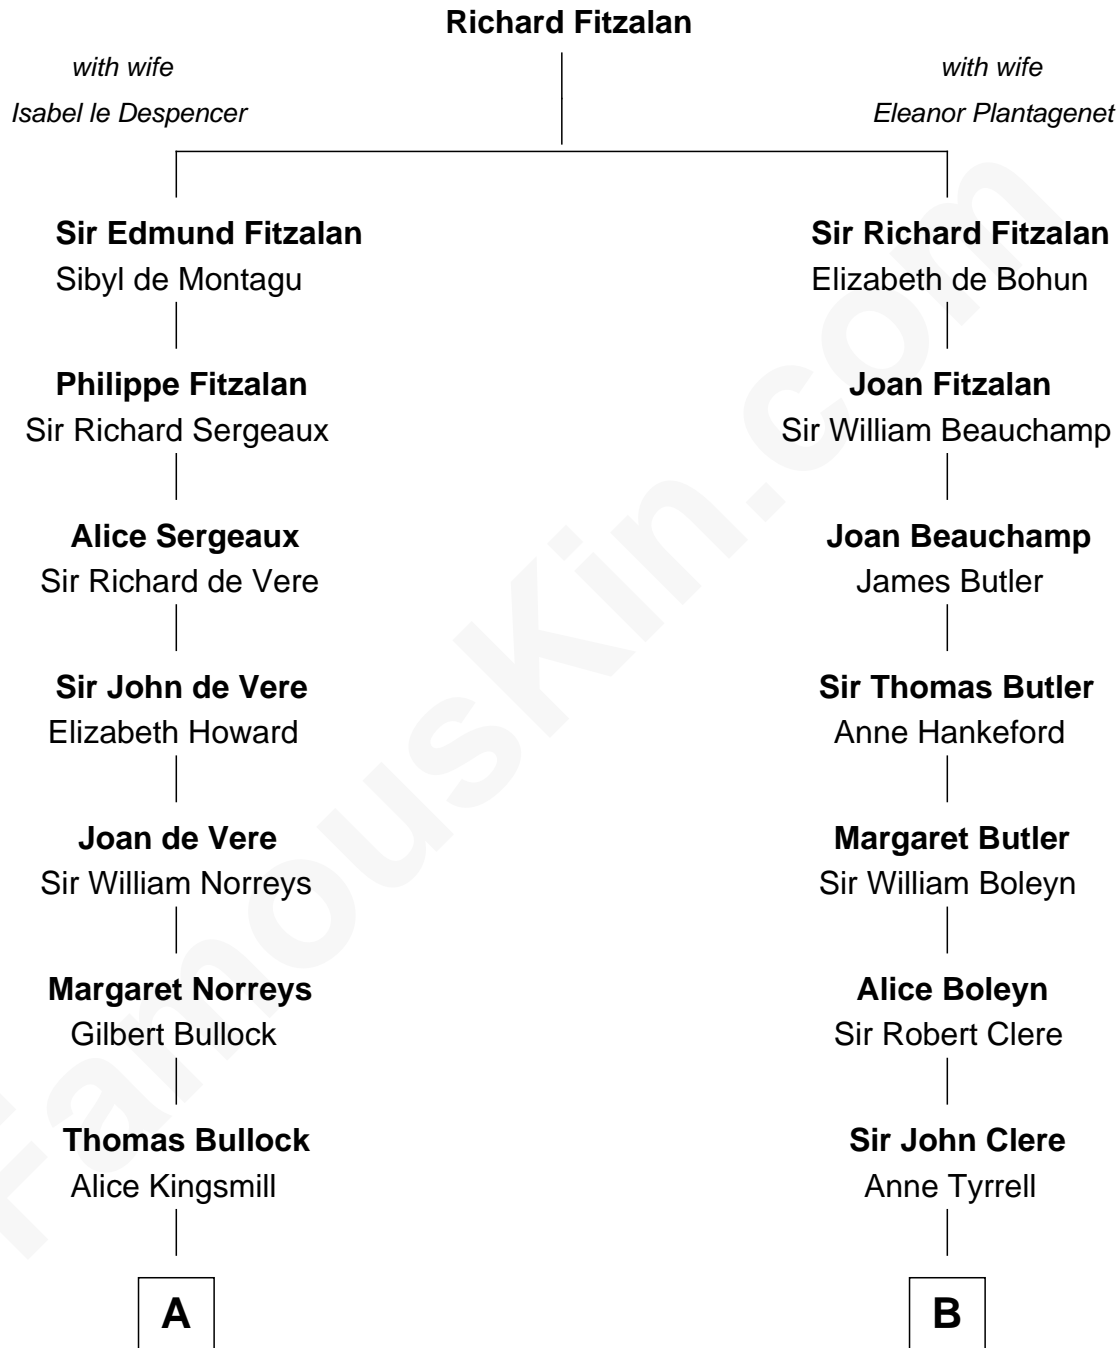

FamousKin.com

Relationship Chart of

Lou (Henry) Hoover

First Lady of President Herbert Hoover

19th cousin 1 time removed of

Mamie (Doud) Eisenhower

First Lady of President Dwight Eisenhower

C

Philomelia Sophia Scobey

Phineas Weed

Florence Ida Weed

Charles Delano Henry

Lou (Henry) Hoover

First Lady of Herbert Hoover

D

Maria Riggs

Eli Doud

Royal Houghton Doud

Mary Cornelia Sheldon

John Sheldon Doud

Elivera Mathilda Carlson

Mamie (Doud) Eisenhower

First Lady of Dwight Eisenhower