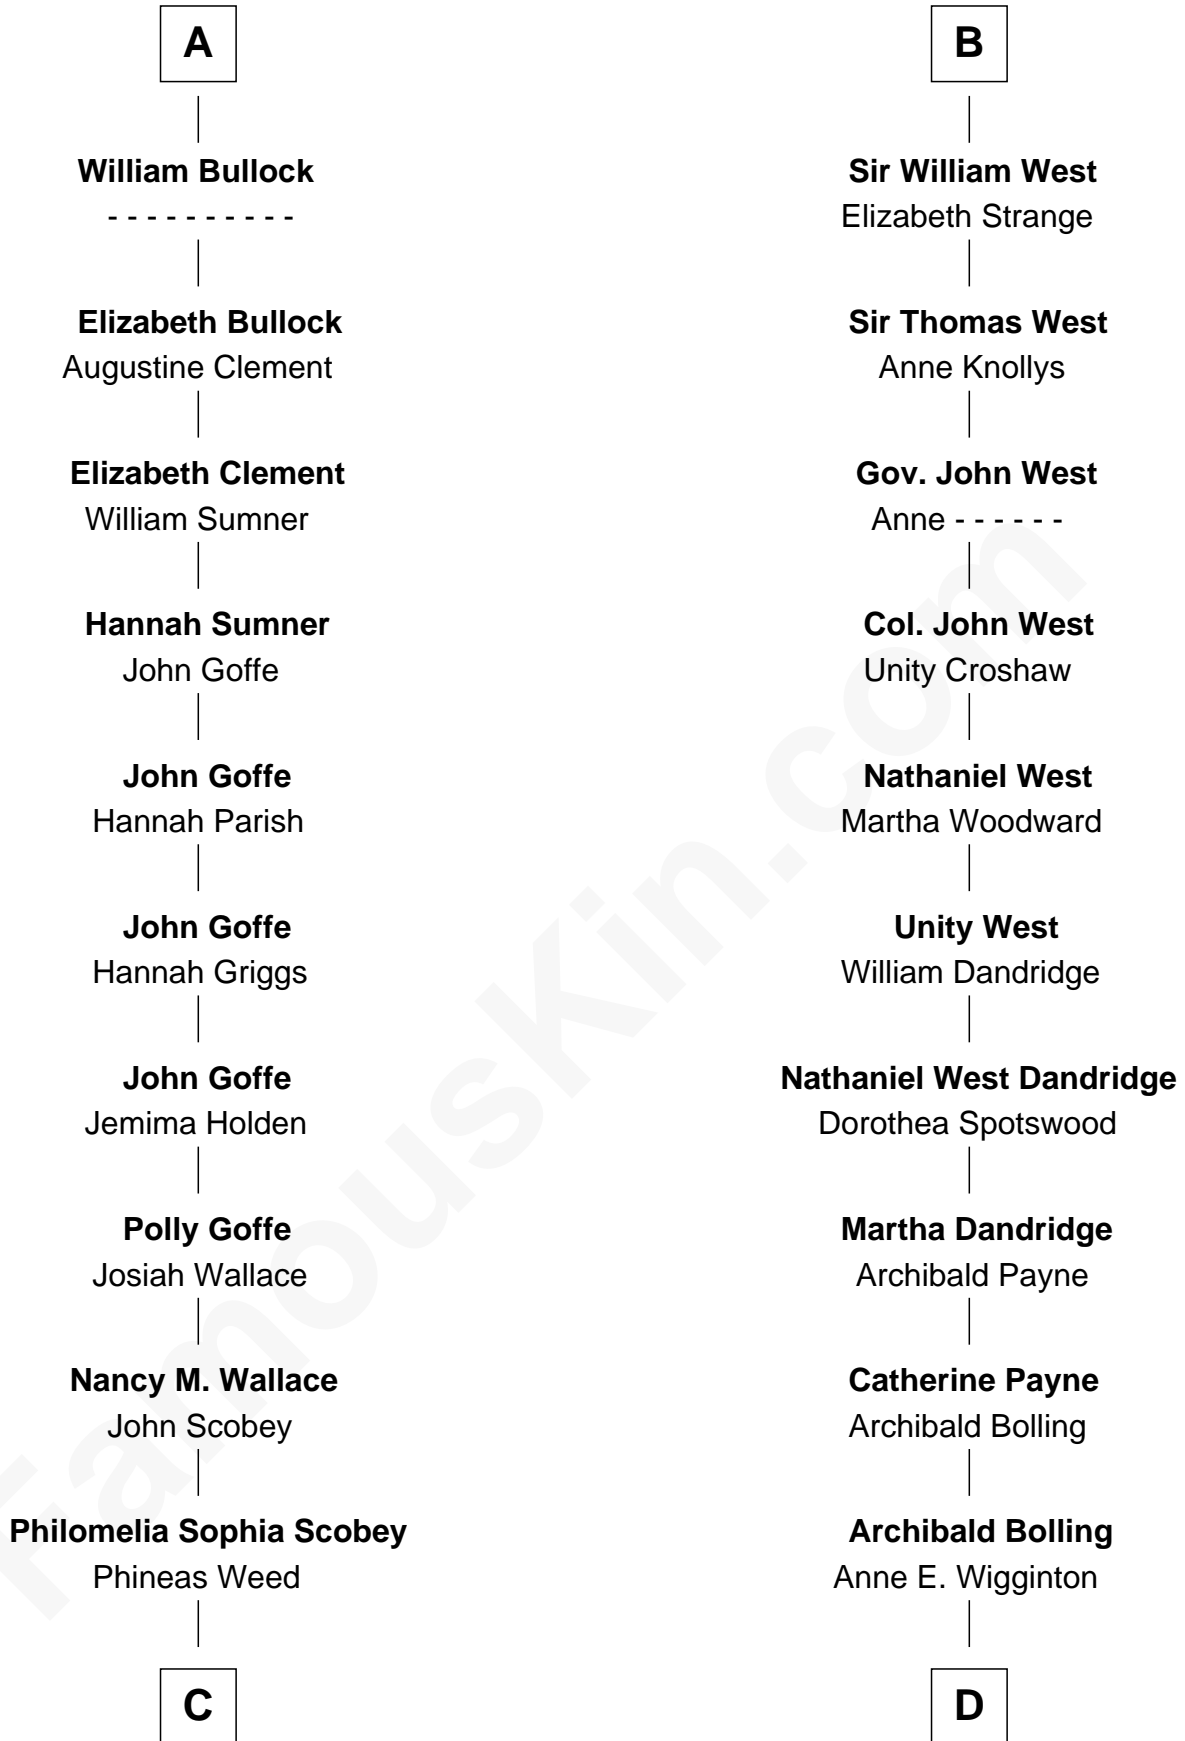

FamousKin.com

Relationship Chart of

Lou (Henry) Hoover

First Lady of President Herbert Hoover

18th cousin of

Edith (Bolling) Wilson

First Lady of President Woodrow Wilson

C

Florence Ida Weed
Charles Delano Henry

Lou (Henry) Hoover
First Lady of Herbert Hoover

D

William Holcombe Bolling
Sarah Spiers White

Edith (Bolling) Wilson
First Lady of Woodrow Wilson

FamousKin.com