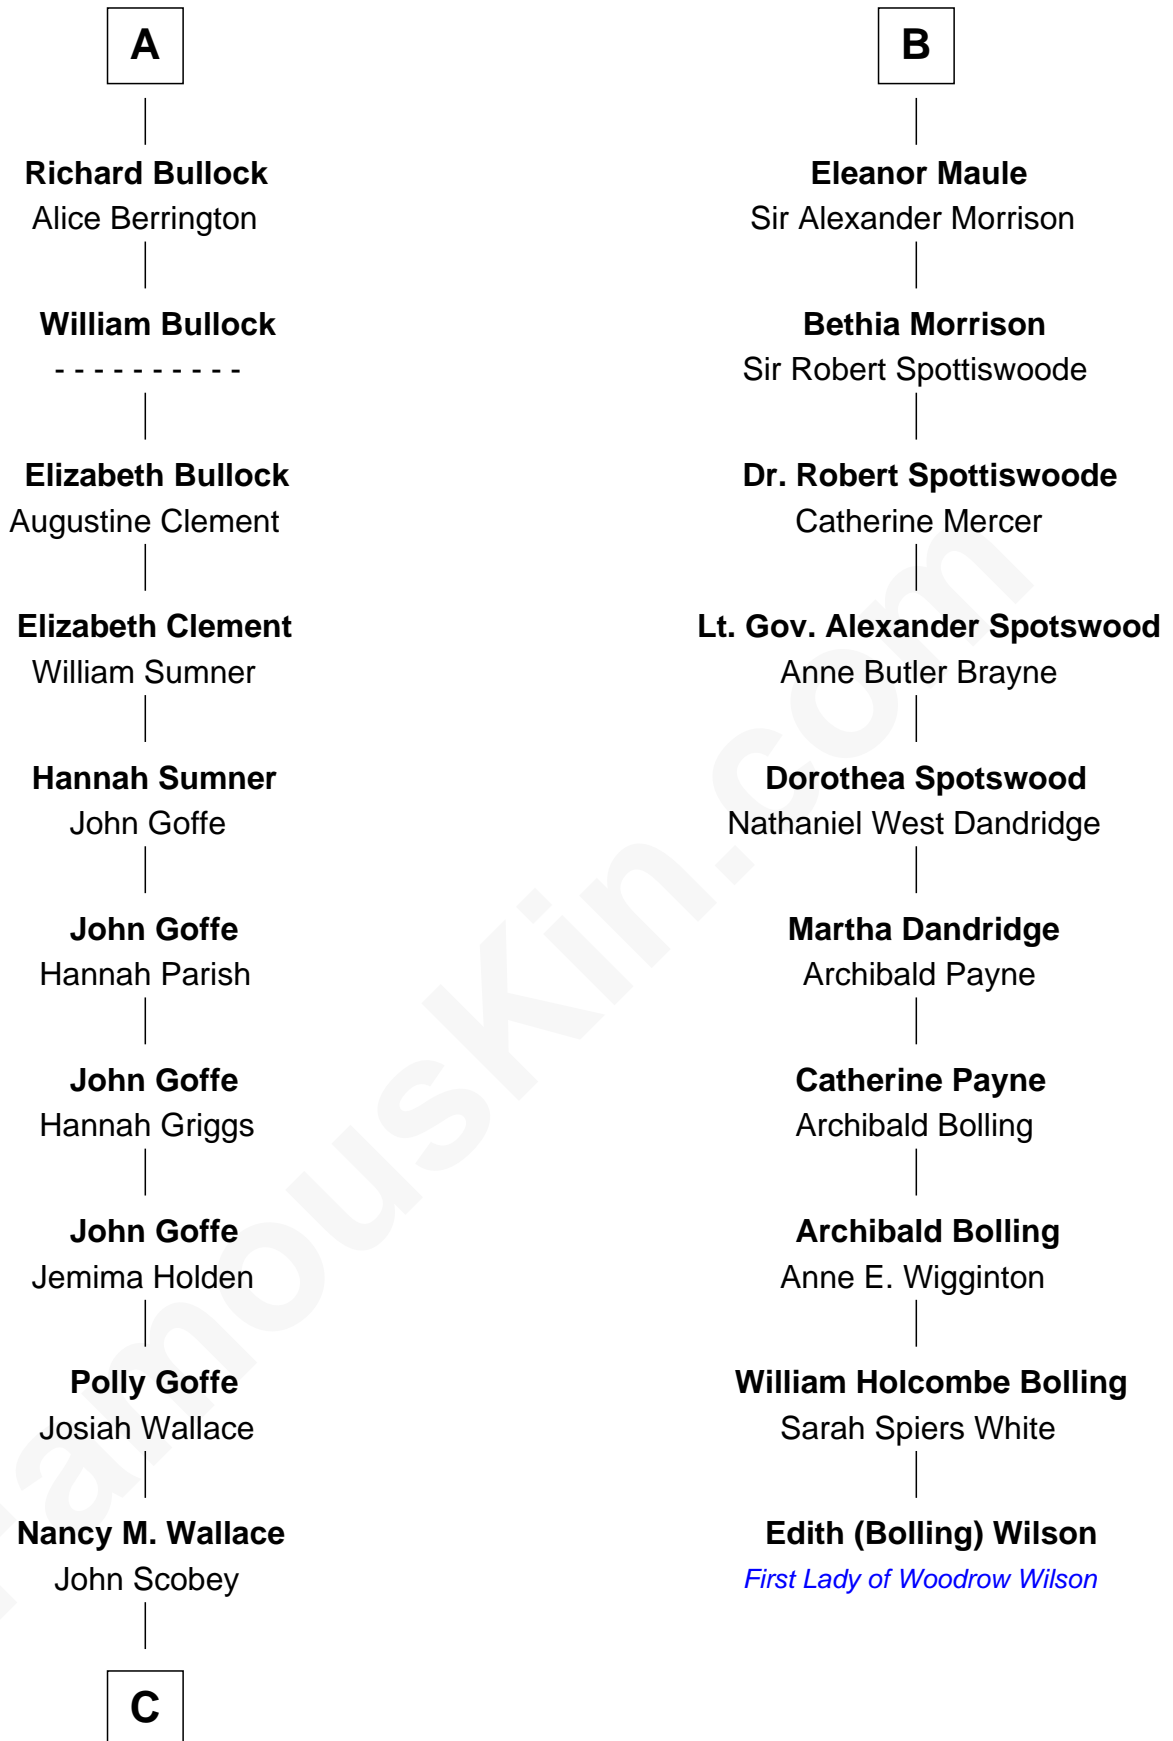

FamousKin.com

Relationship Chart of Lou (Henry) Hoover

First Lady of President Herbert Hoover

16th cousin 3 times removed of

Edith (Bolling) Wilson

First Lady of President Woodrow Wilson

C

Philomelia Sophia Scobey

Phineas Weed

Florence Ida Weed

Charles Delano Henry

Lou (Henry) Hoover

First Lady of Herbert Hoover

FamousKin.com