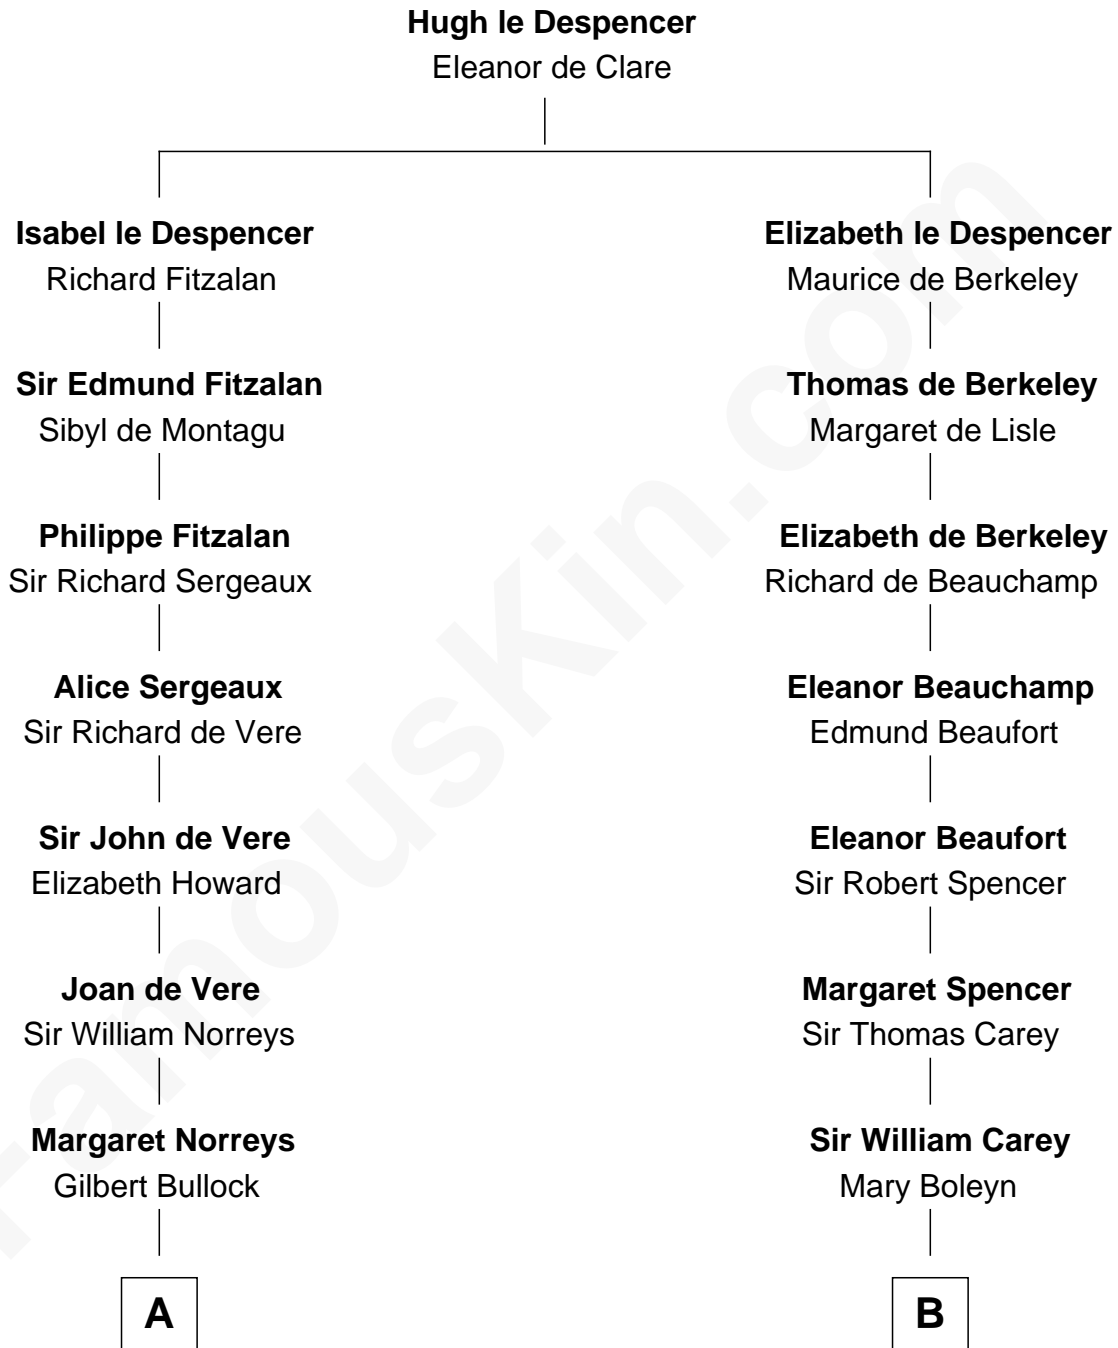

Edith (Bolling) Wilson

First Lady of President Woodrow Wilson