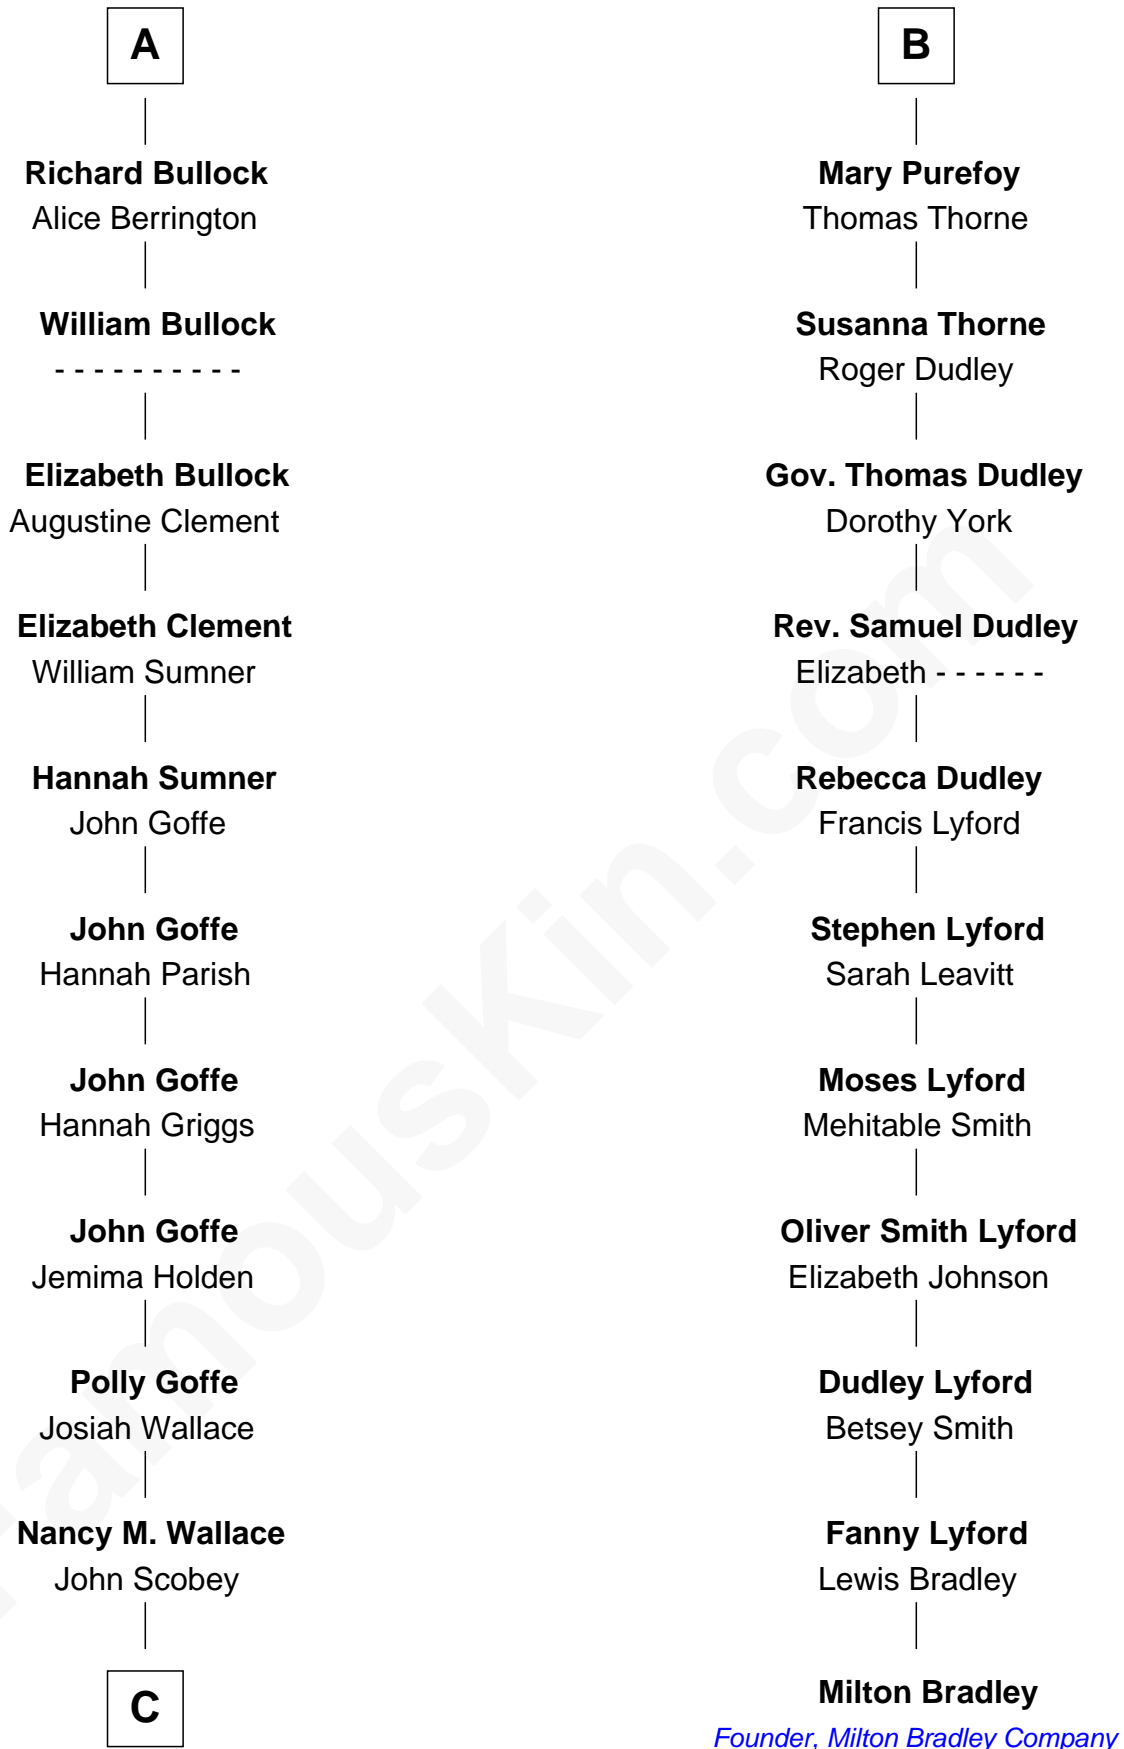

FamousKin.com

Relationship Chart of

Lou (Henry) Hoover

First Lady of President Herbert Hoover

17th cousin 2 times removed of

Milton Bradley

Founder, Milton Bradley Company

Sir John Howard

Alice de Bois

Sir Robert Howard

Margaret de Scales

Sir John Howard

Margaret de Plaiz

Sir John Howard

Joan Walton

Elizabeth Howard

Joan Howard

Sir Peter de Brewes

Beatrice Brewes

Sir Hugh Shirley

Sir Ralph Shirley

Joan Basset

Beatrice Shirley

John Brome

Isabel Brome

John Denton

Alice Denton

Nicholas Purefoy

Edward Purefoy

Anne Fettiplace

B

C