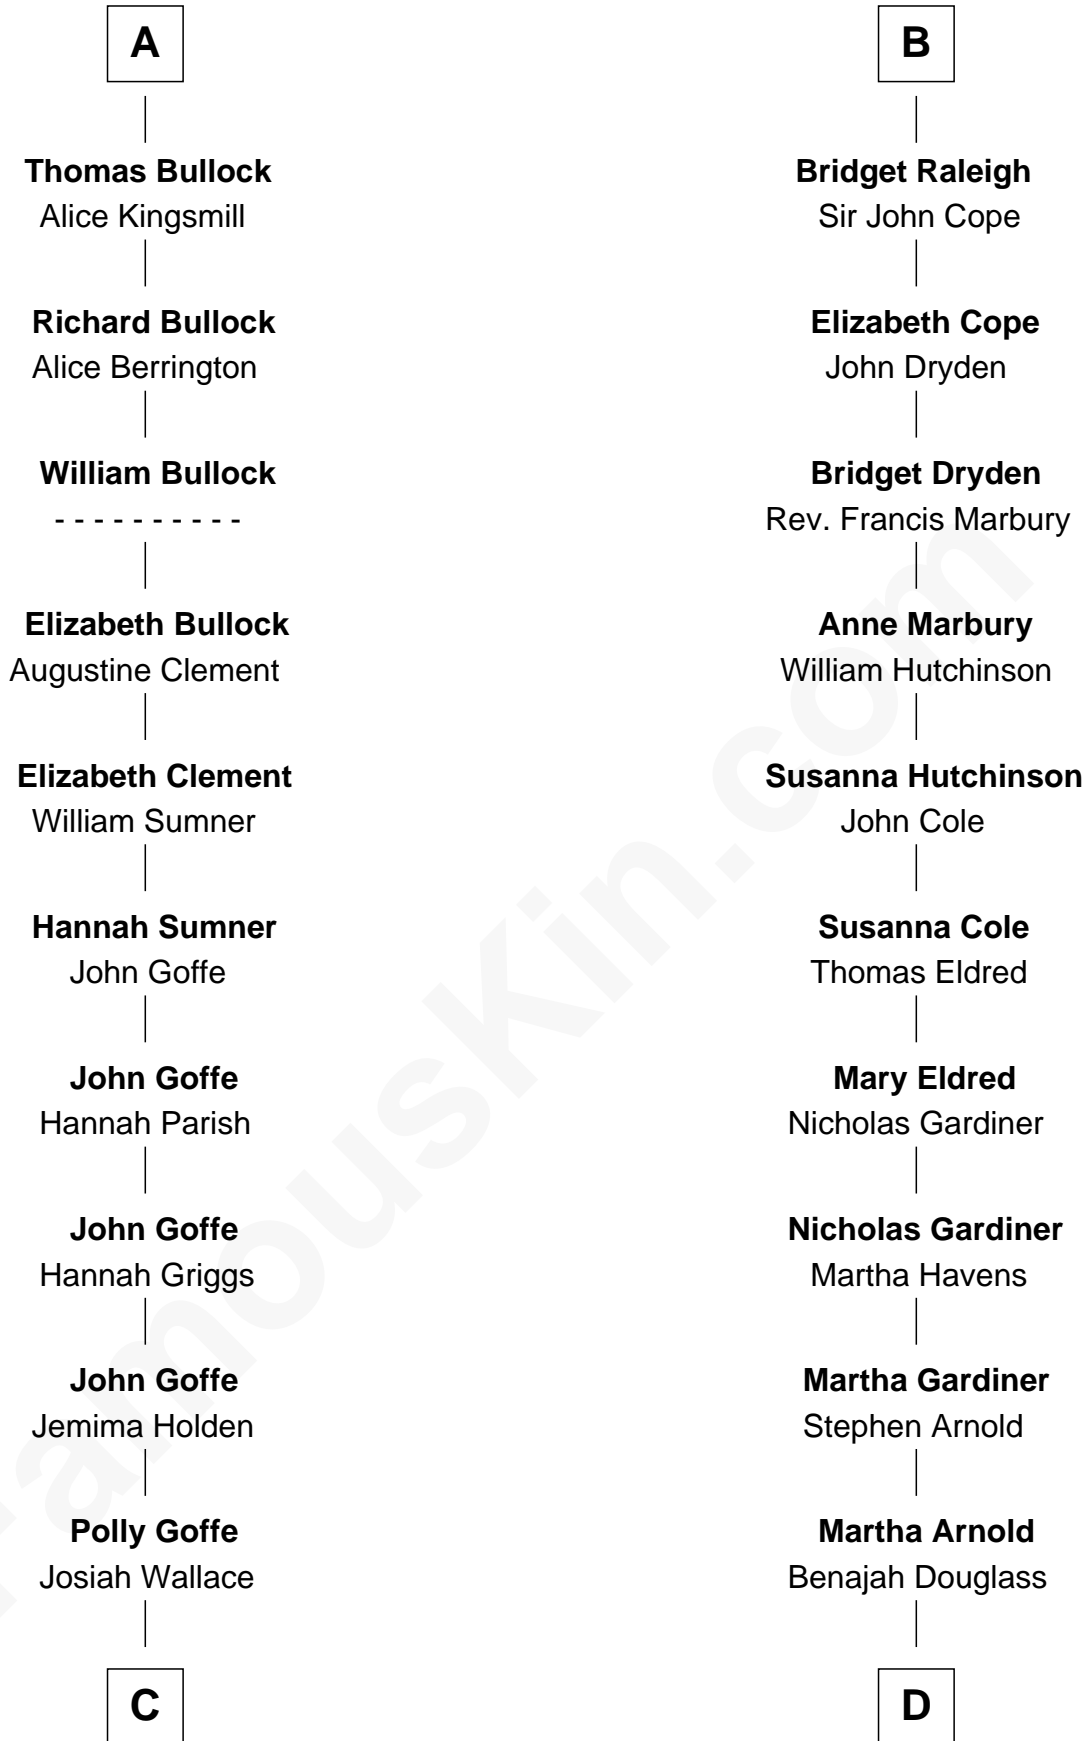

FamousKin.com

Relationship Chart of

Lou (Henry) Hoover

First Lady of President Herbert Hoover

18th cousin 2 times removed of

Stephen A. Douglas

Participated in Lincoln-Douglas Debates

C

Nancy M. Wallace

John Scobey

Philomelia Sophia Scobey

Phineas Weed

Florence Ida Weed

Charles Delano Henry

Lou (Henry) Hoover

First Lady of Herbert Hoover