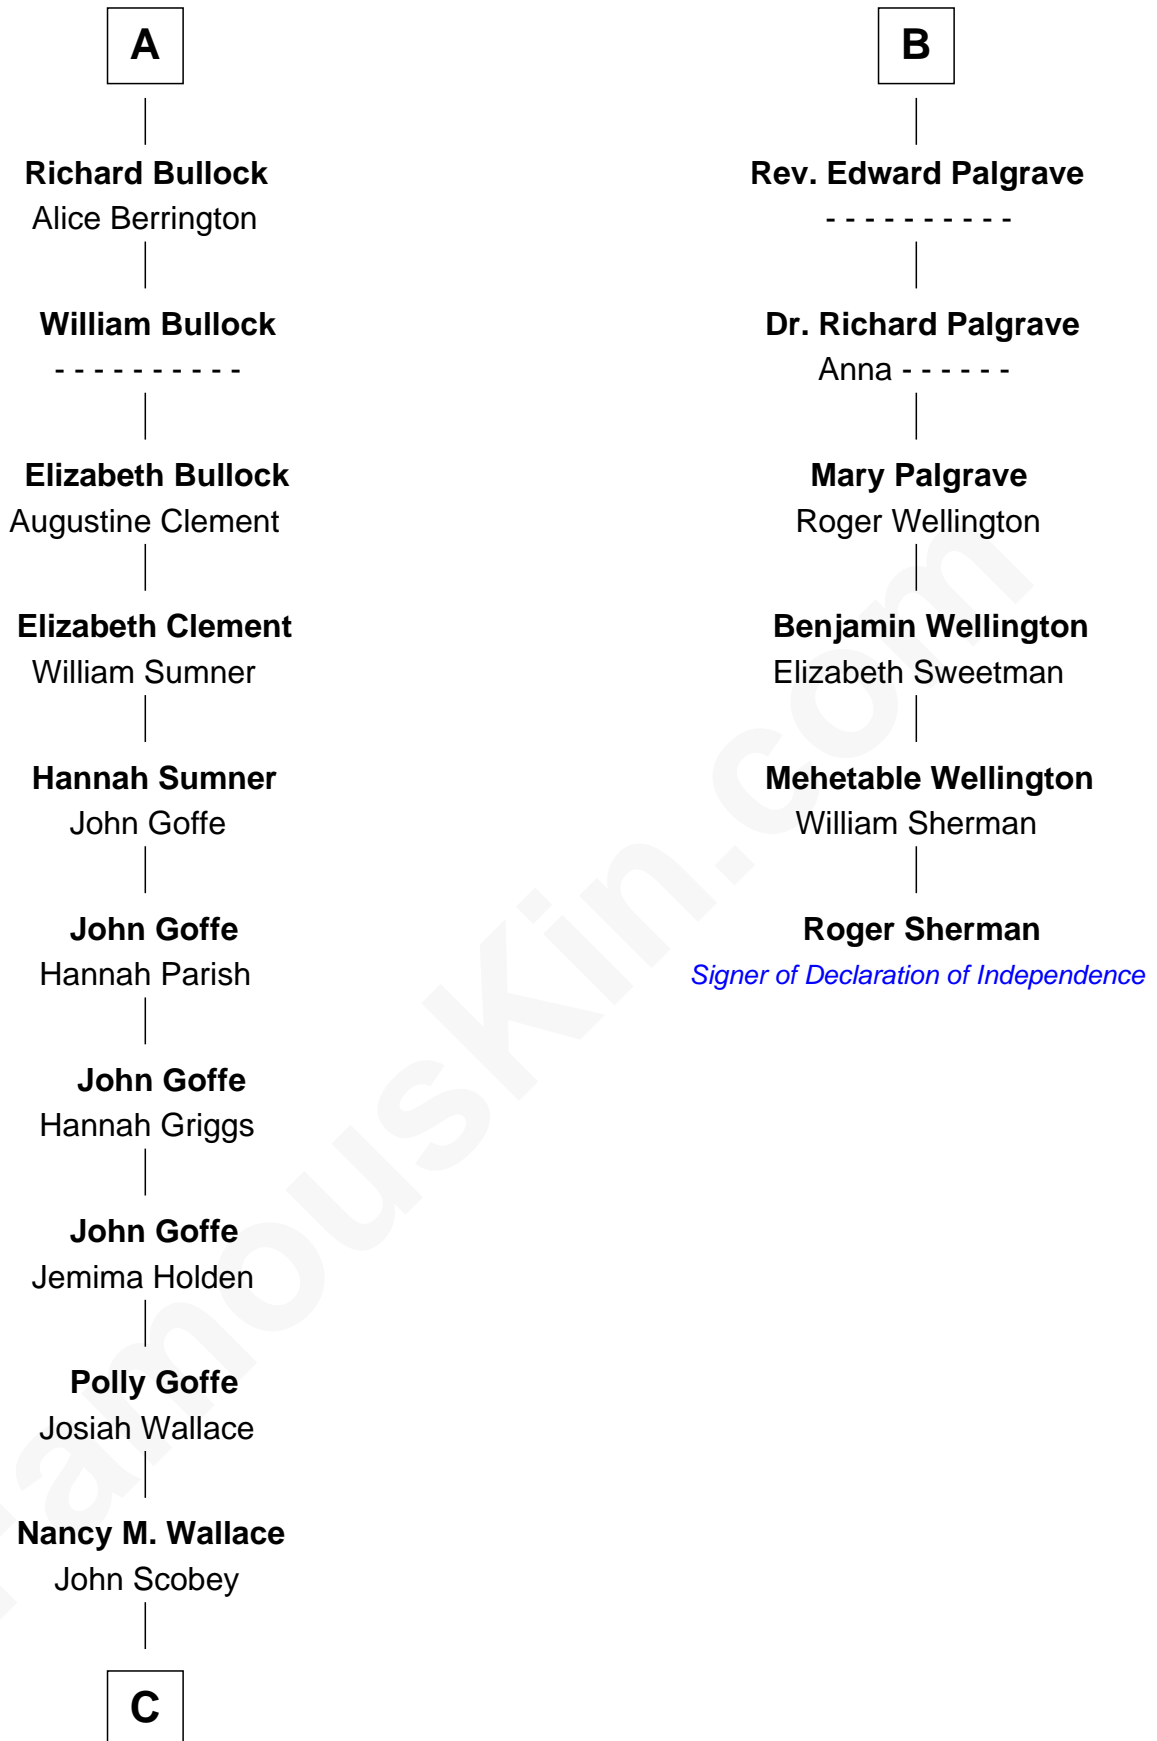

## Relationship Chart of

### Lou (Henry) Hoover

*First Lady of President Herbert Hoover*

12th cousin 7 times removed of

**Roger Sherman**

*Signer of the Declaration of Independence*

**C**

Philomelia Sophia Scobey

Phineas Weed

Florence Ida Weed

Charles Delano Henry

**Lou (Henry) Hoover**

*First Lady of Herbert Hoover*

FamousKin.com