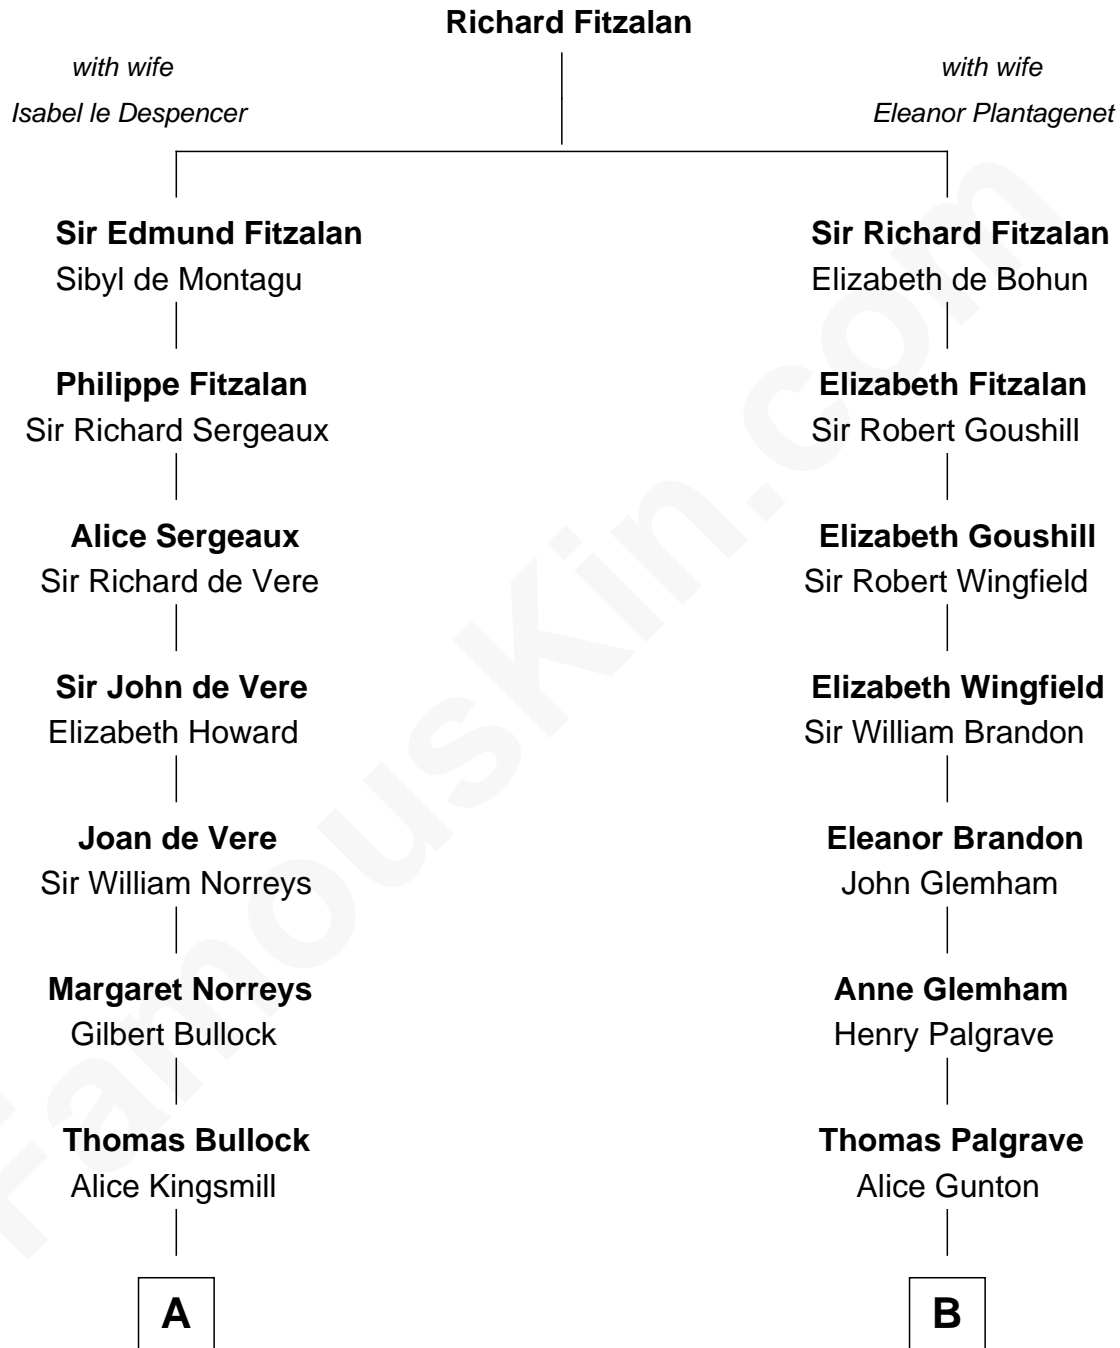

## Relationship Chart of

### Lou (Henry) Hoover

*First Lady of President Herbert Hoover*

12th cousin 7 times removed of

**Roger Sherman**

*Signer of the Declaration of Independence*

**C**

Philomelia Sophia Scobey

Phineas Weed

Florence Ida Weed

Charles Delano Henry

**Lou (Henry) Hoover**

*First Lady of Herbert Hoover*

FamousKin.com