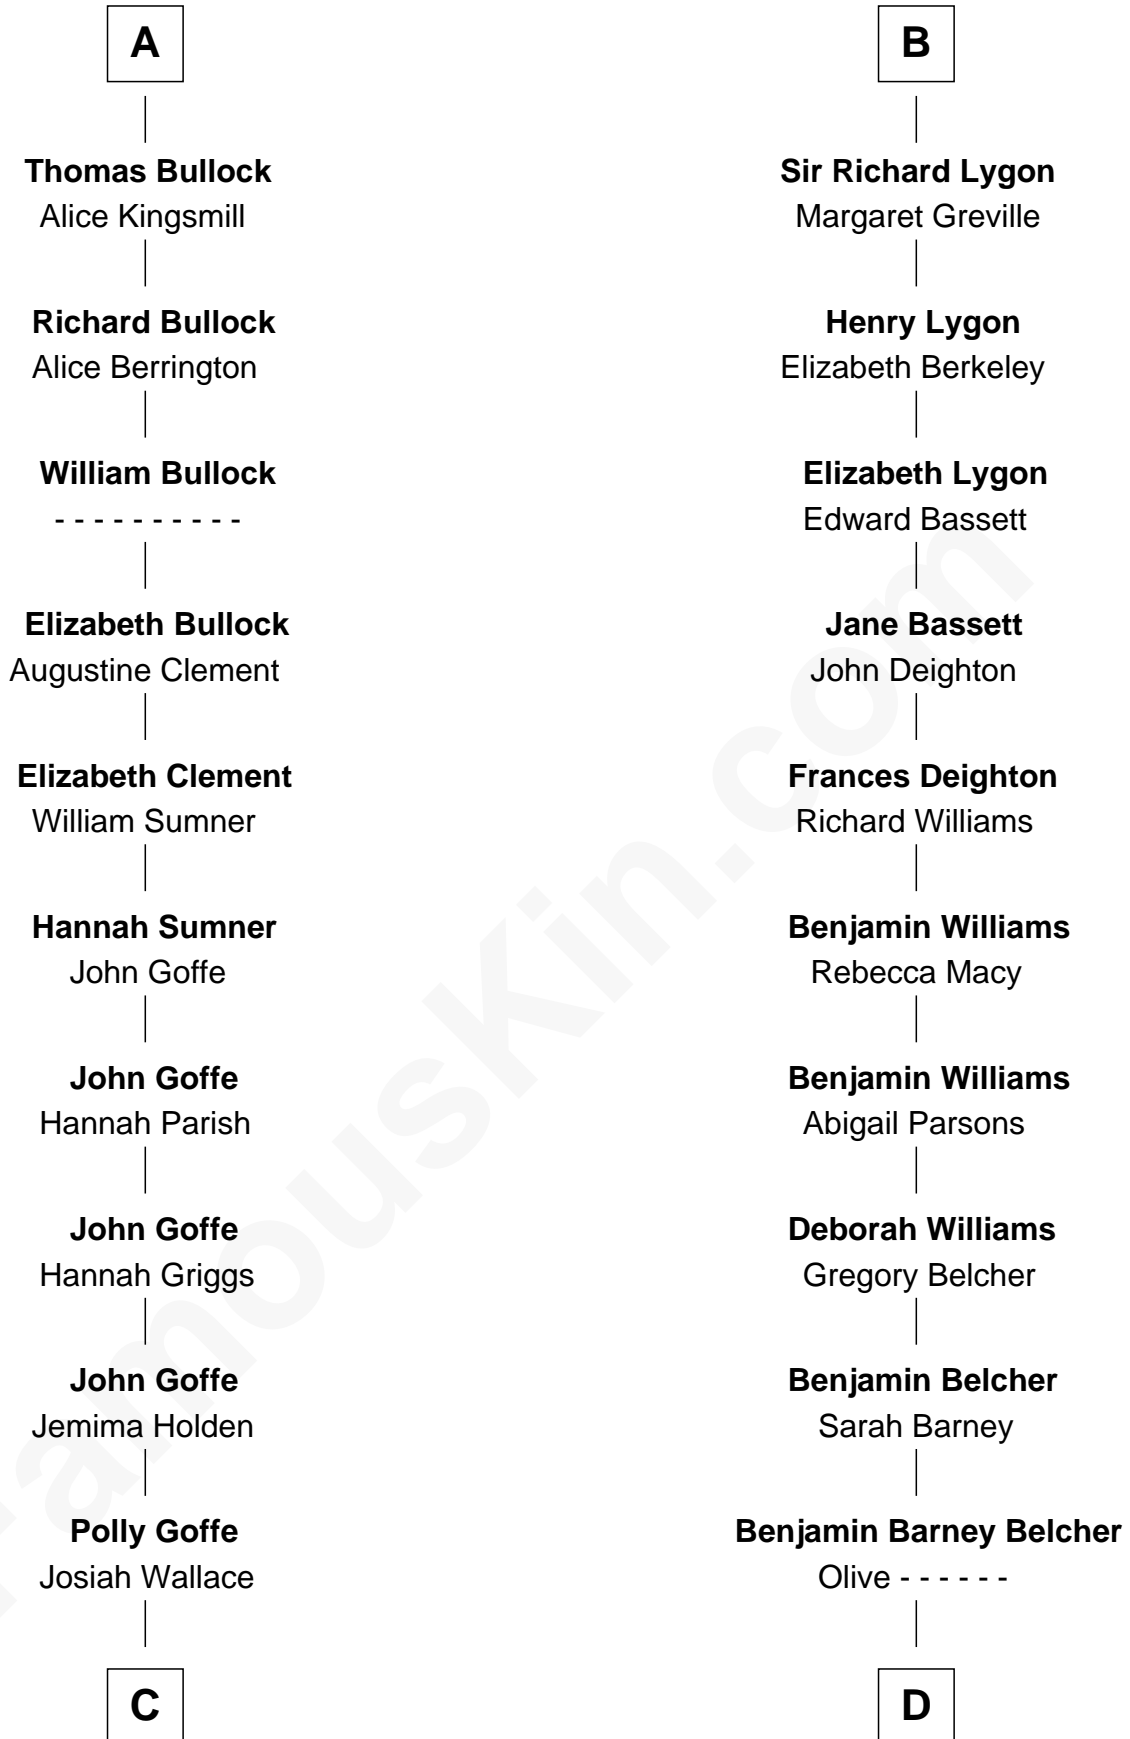

FamousKin.com

Relationship Chart of

Lou (Henry) Hoover

First Lady of President Herbert Hoover

19th cousin 1 time removed of

General Douglas MacArthur

U.S. Army - World War II

C

Nancy M. Wallace

John Scobey

Philomelia Sophia Scobey

Phineas Weed

Florence Ida Weed

Charles Delano Henry

Lou (Henry) Hoover

First Lady of Herbert Hoover