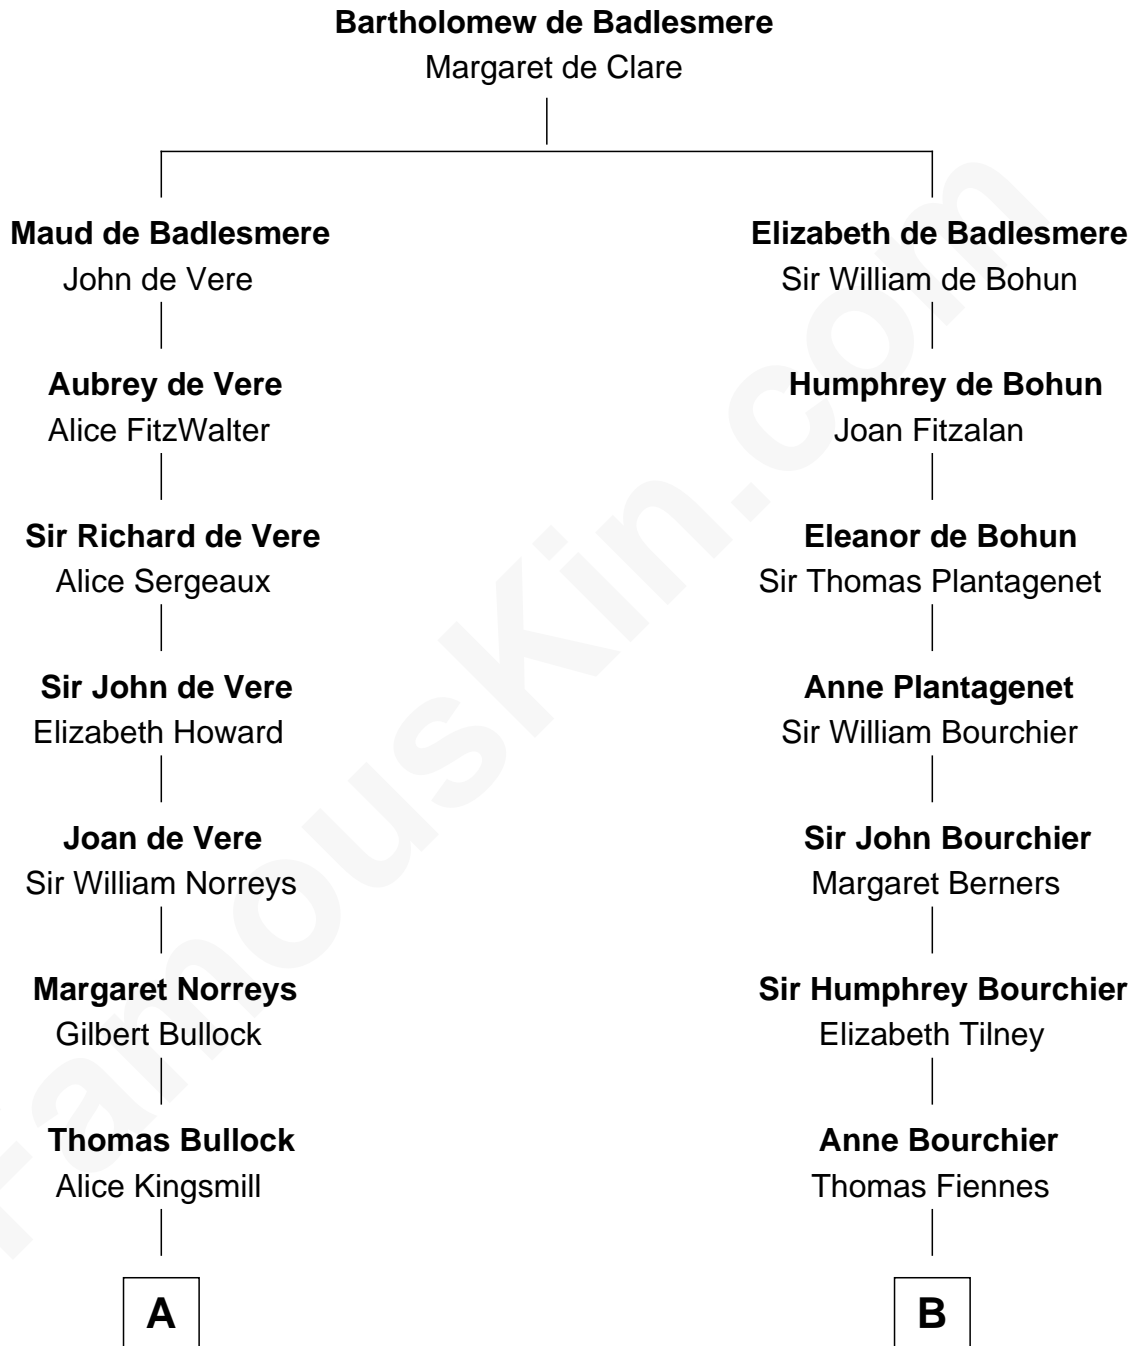

FamousKin.com

Relationship Chart of

Lou (Henry) Hoover

First Lady of President Herbert Hoover

19th cousin 1 time removed of

Frank Lloyd Wright
American Architect

C

Philomelia Sophia Scobey

Phineas Weed

Florence Ida Weed

Charles Delano Henry

Lou (Henry) Hoover

First Lady of Herbert Hoover

D

Martha Hubbard

David Wright