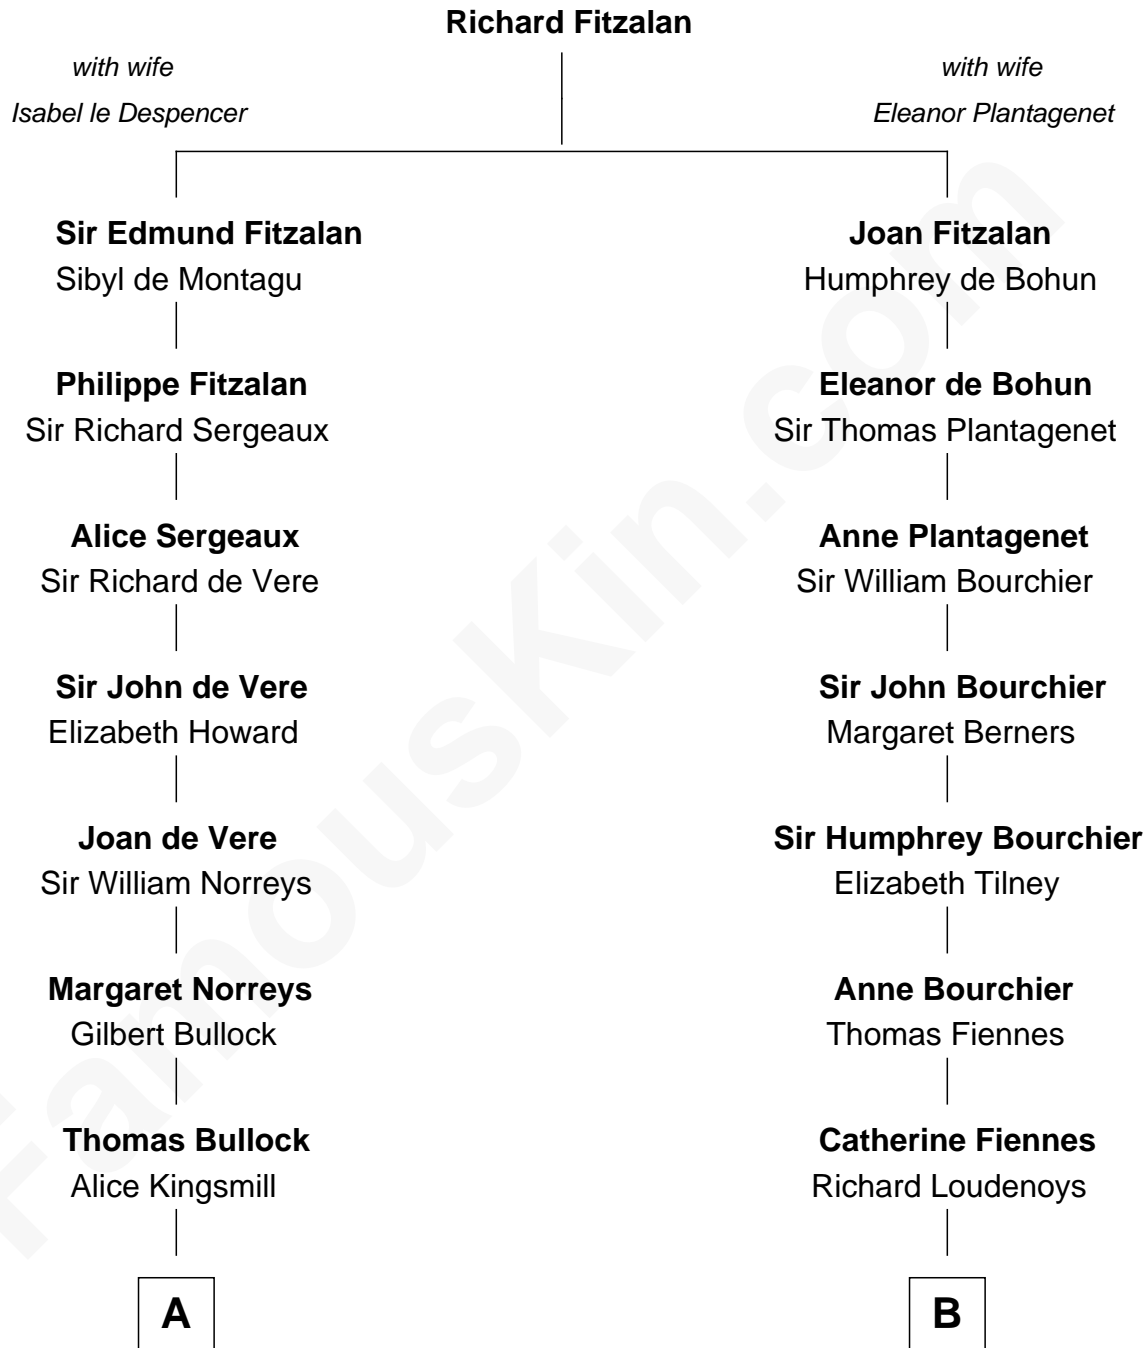

FamousKin.com Relationship Chart of

Lou (Henry) Hoover

First Lady of President Herbert Hoover

19th cousin of

Frank Lloyd Wright

American Architect

C

Philomelia Sophia Scobey

Phineas Weed

Florence Ida Weed

Charles Delano Henry

Lou (Henry) Hoover

First Lady of Herbert Hoover

D

Rev. David Wright

Abigail Goddard