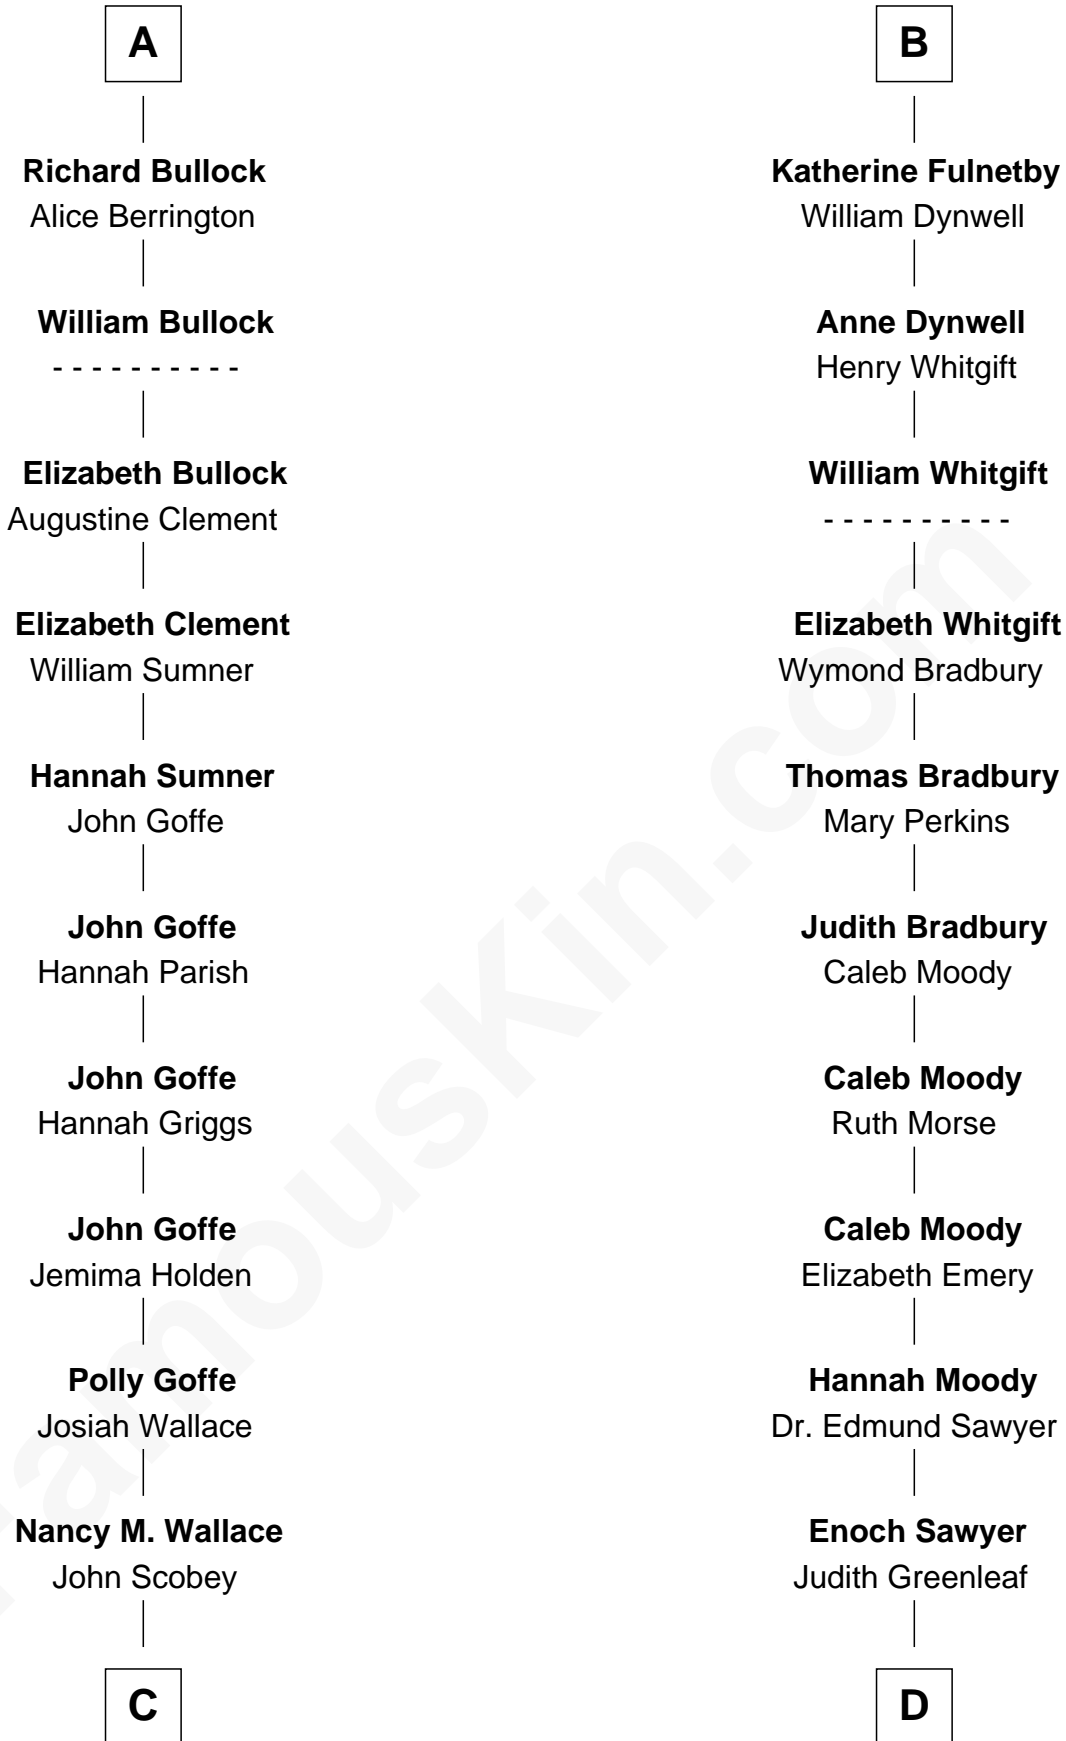

FamousKin.com

Relationship Chart of

Lou (Henry) Hoover

First Lady of President Herbert Hoover

19th cousin 2 times removed of

Sam Waterston

Stage, TV and Movie Actor

Bartholomew de Badlesmere

Margery de Badlesmere

Sir William de Ros

Maud de Roos

John de Welles

John de Welles

Eleanor de Mowbray

Eudo de Welles

Maud de Greystoke

Sir Lionel de Welles

Joan de Waterton

Margaret de Welles

Sir Thomas Dymoke

Jane Dymoke

John Fulnetby

B

C

Philomelia Sophia Scobey

Phineas Weed

Florence Ida Weed

Charles Delano Henry

Lou (Henry) Hoover

First Lady of Herbert Hoover

D

Anna Greenleaf Sawyer