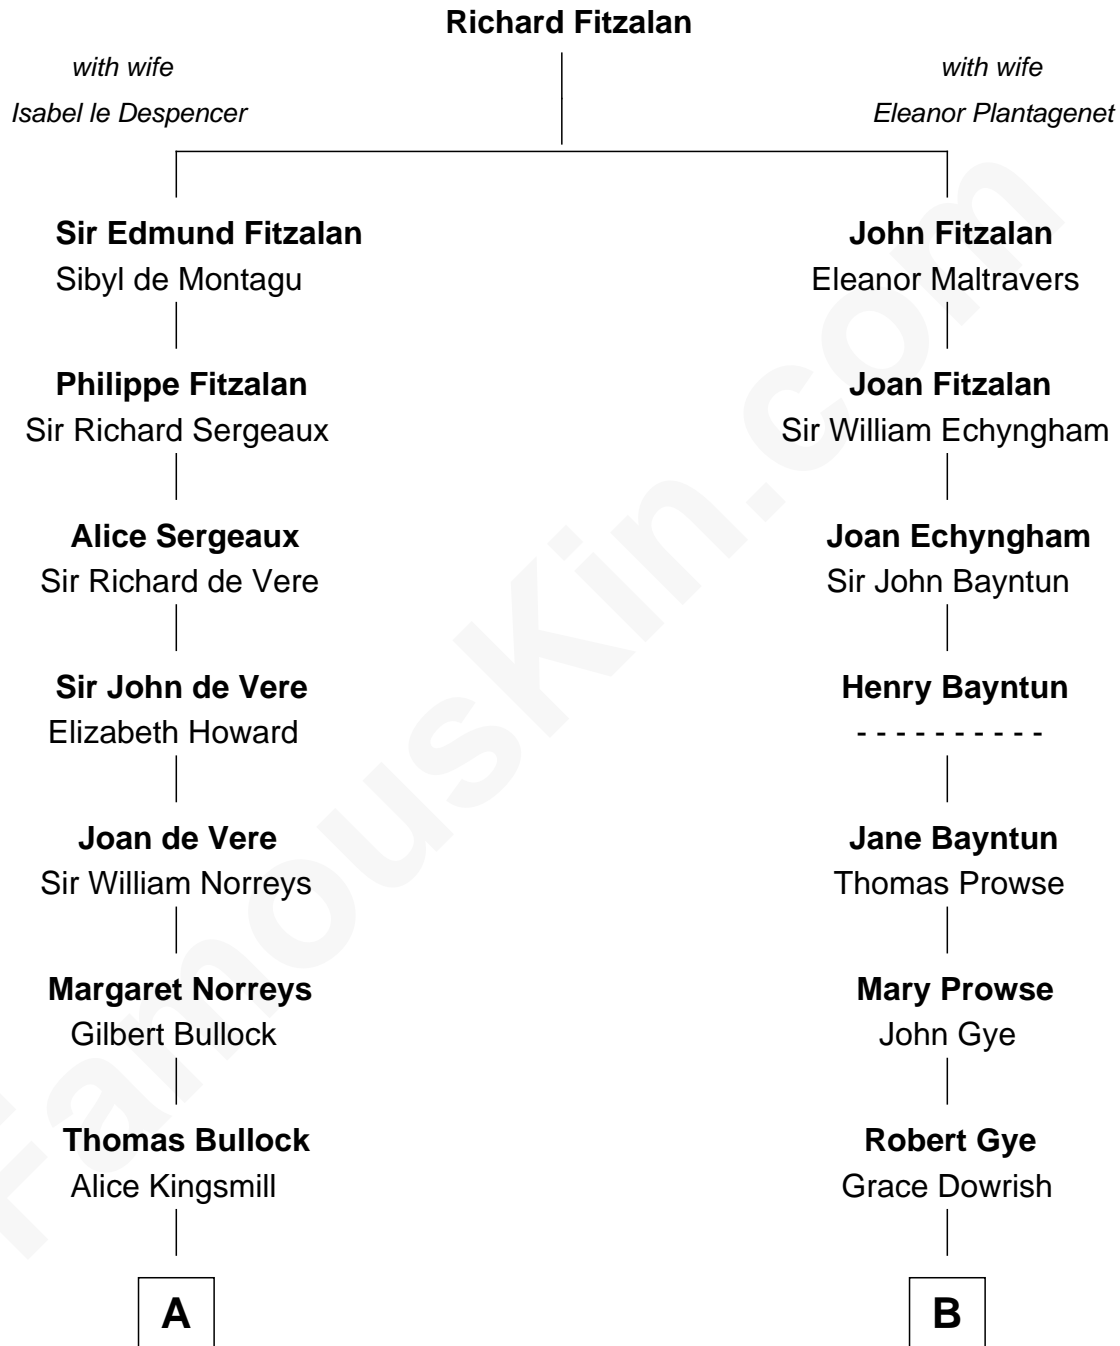

FamousKin.com

Relationship Chart of

Lou (Henry) Hoover

First Lady of President Herbert Hoover

18th cousin 1 time removed of

Kyra Sedgwick

TV and Movie Actress

FamousKin.com