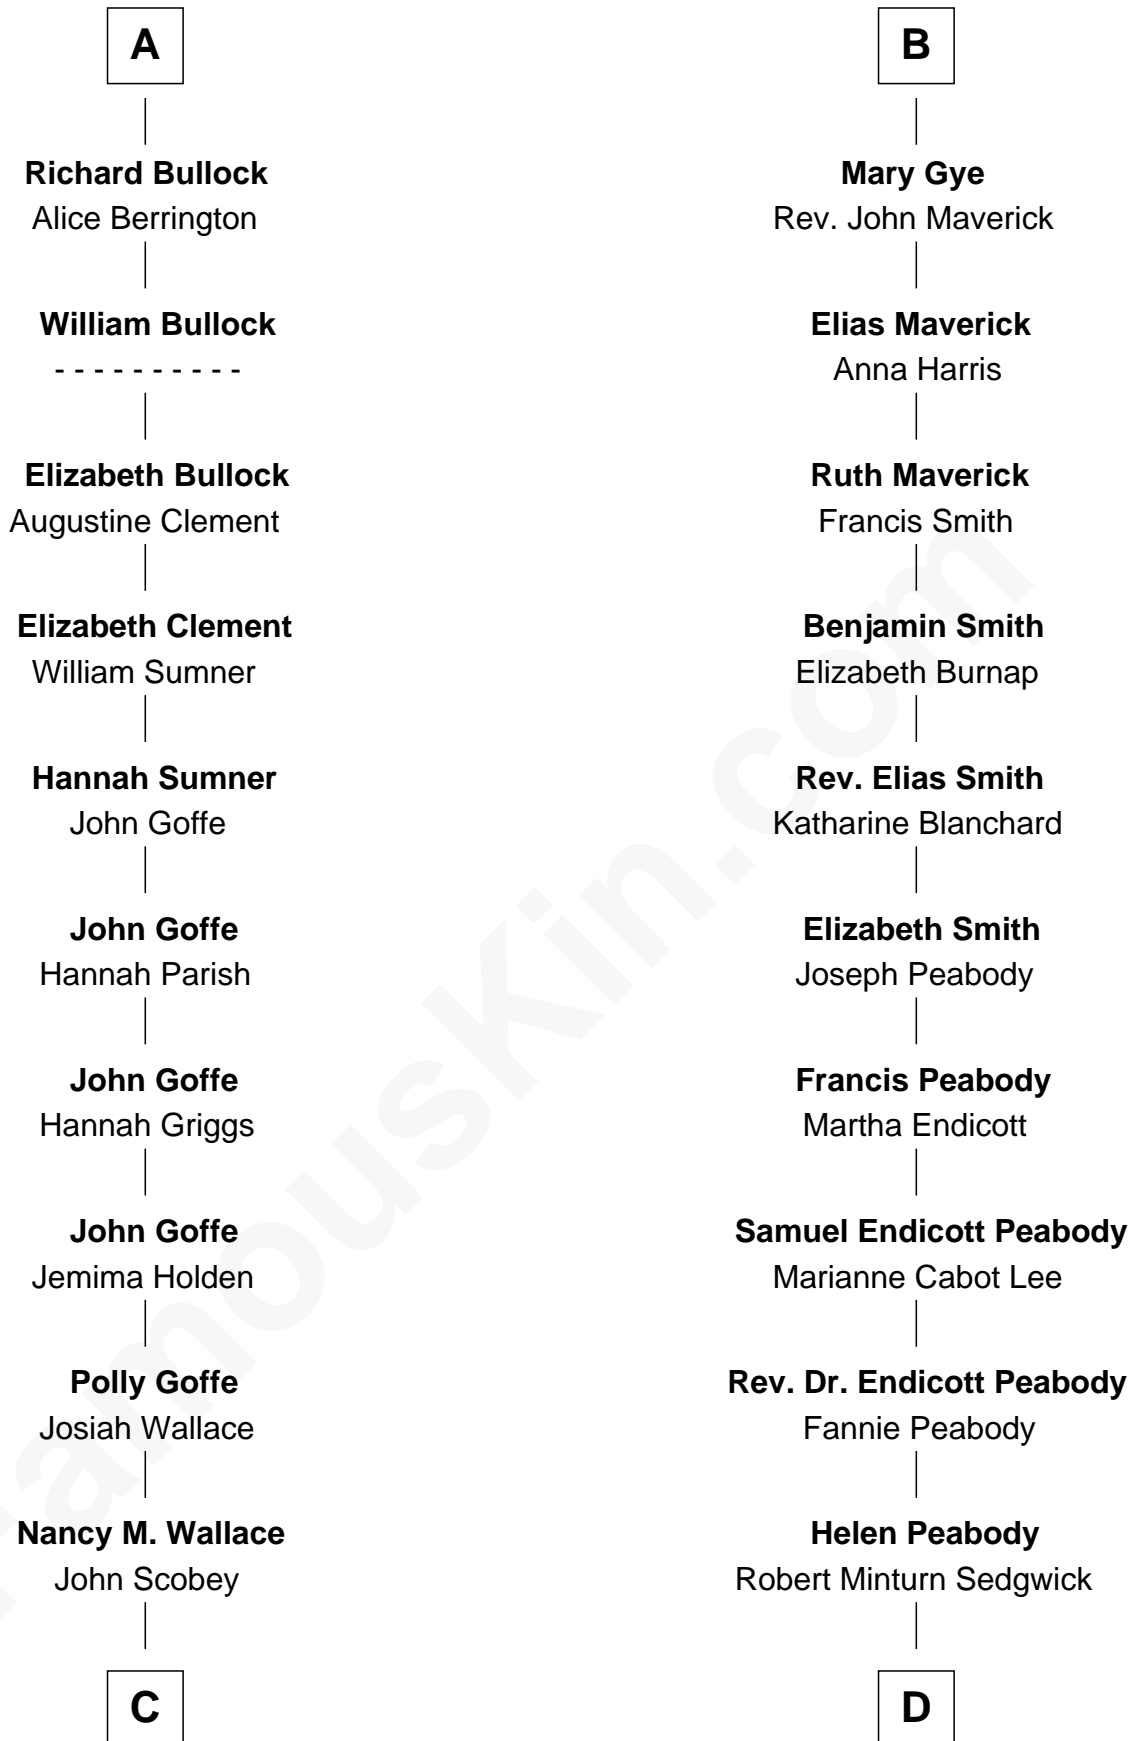

FamousKin.com

Relationship Chart of

Lou (Henry) Hoover

First Lady of President Herbert Hoover

18th cousin 1 time removed of

Kyra Sedgwick

TV and Movie Actress

FamousKin.com