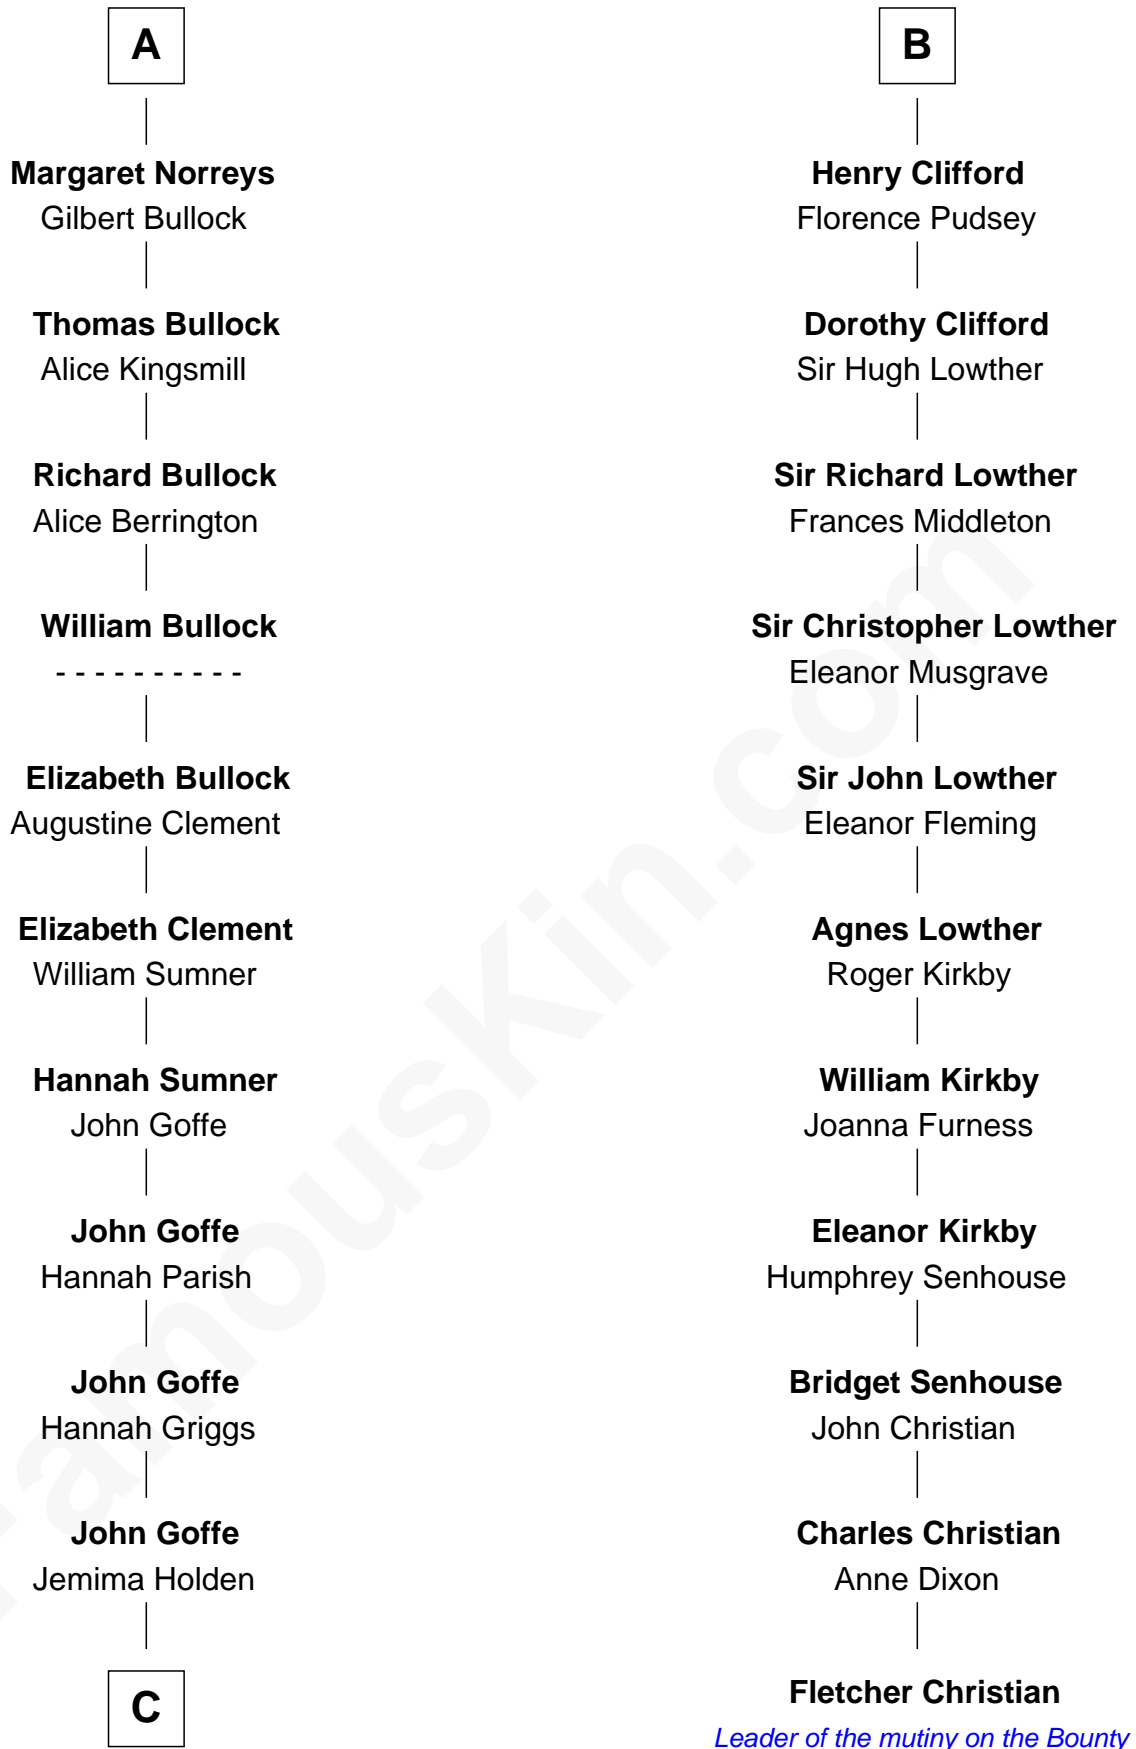

FamousKin.com

Relationship Chart of

Lou (Henry) Hoover

First Lady of President Herbert Hoover

17th cousin 4 times removed of

Fletcher Christian

Leader of the mutiny on the Bounty

Sir Walter FitzRobert

Ida Longespee

Sir Robert FitzWalter

Eleanor de Ferrers

Sir Robert FitzWalter

Joan de Multon

Sir John FitzWalter

Eleanor de Percy

Alice FitzWalter

Ela FitzWalter

William de Odingsells

Margaret de Oddingseles

Sir John de Grey

Sir John Grey

Avice Marmion

Sir Robert Grey

Lora de St. Quintin

Elizabeth Grey

Henry FitzHugh

Eleanor Fitzhugh

Sir Henry Bromflete

Margaret Bromflete

John Clifford

B

C