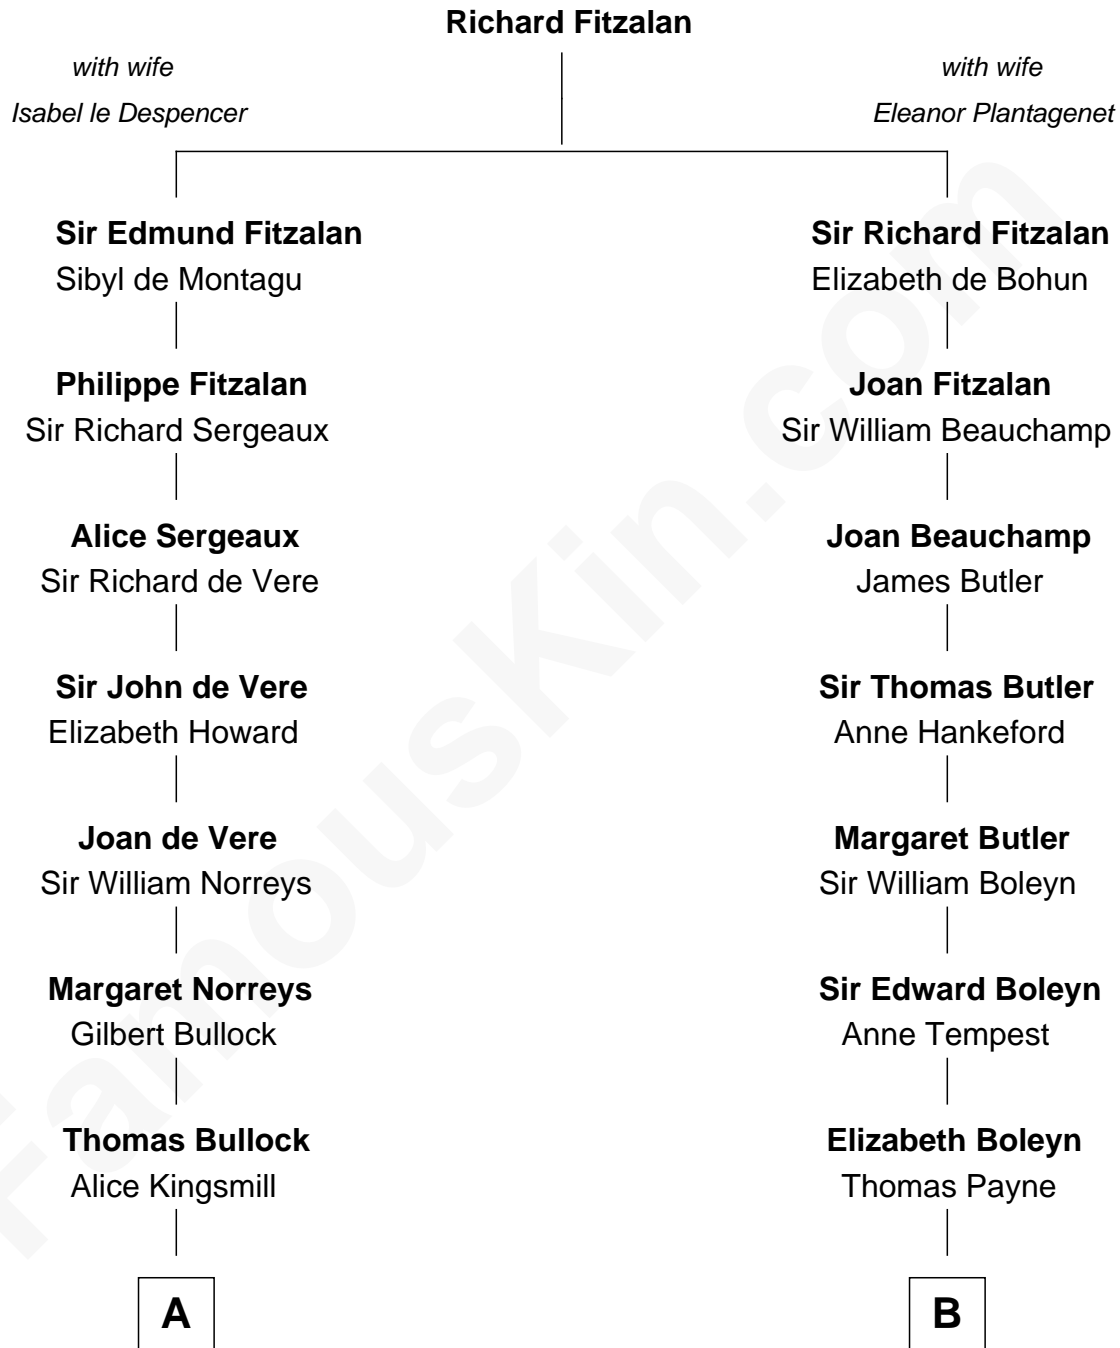

FamousKin.com

Relationship Chart of

Lou (Henry) Hoover

First Lady of President Herbert Hoover

19th cousin 1 time removed of

David Crosby

Singer and Songwriter

C

Philomelia Sophia Scobey

Phineas Weed

Florence Ida Weed

Charles Delano Henry

Lou (Henry) Hoover

First Lady of Herbert Hoover

D

Edward Nicoll Crosby