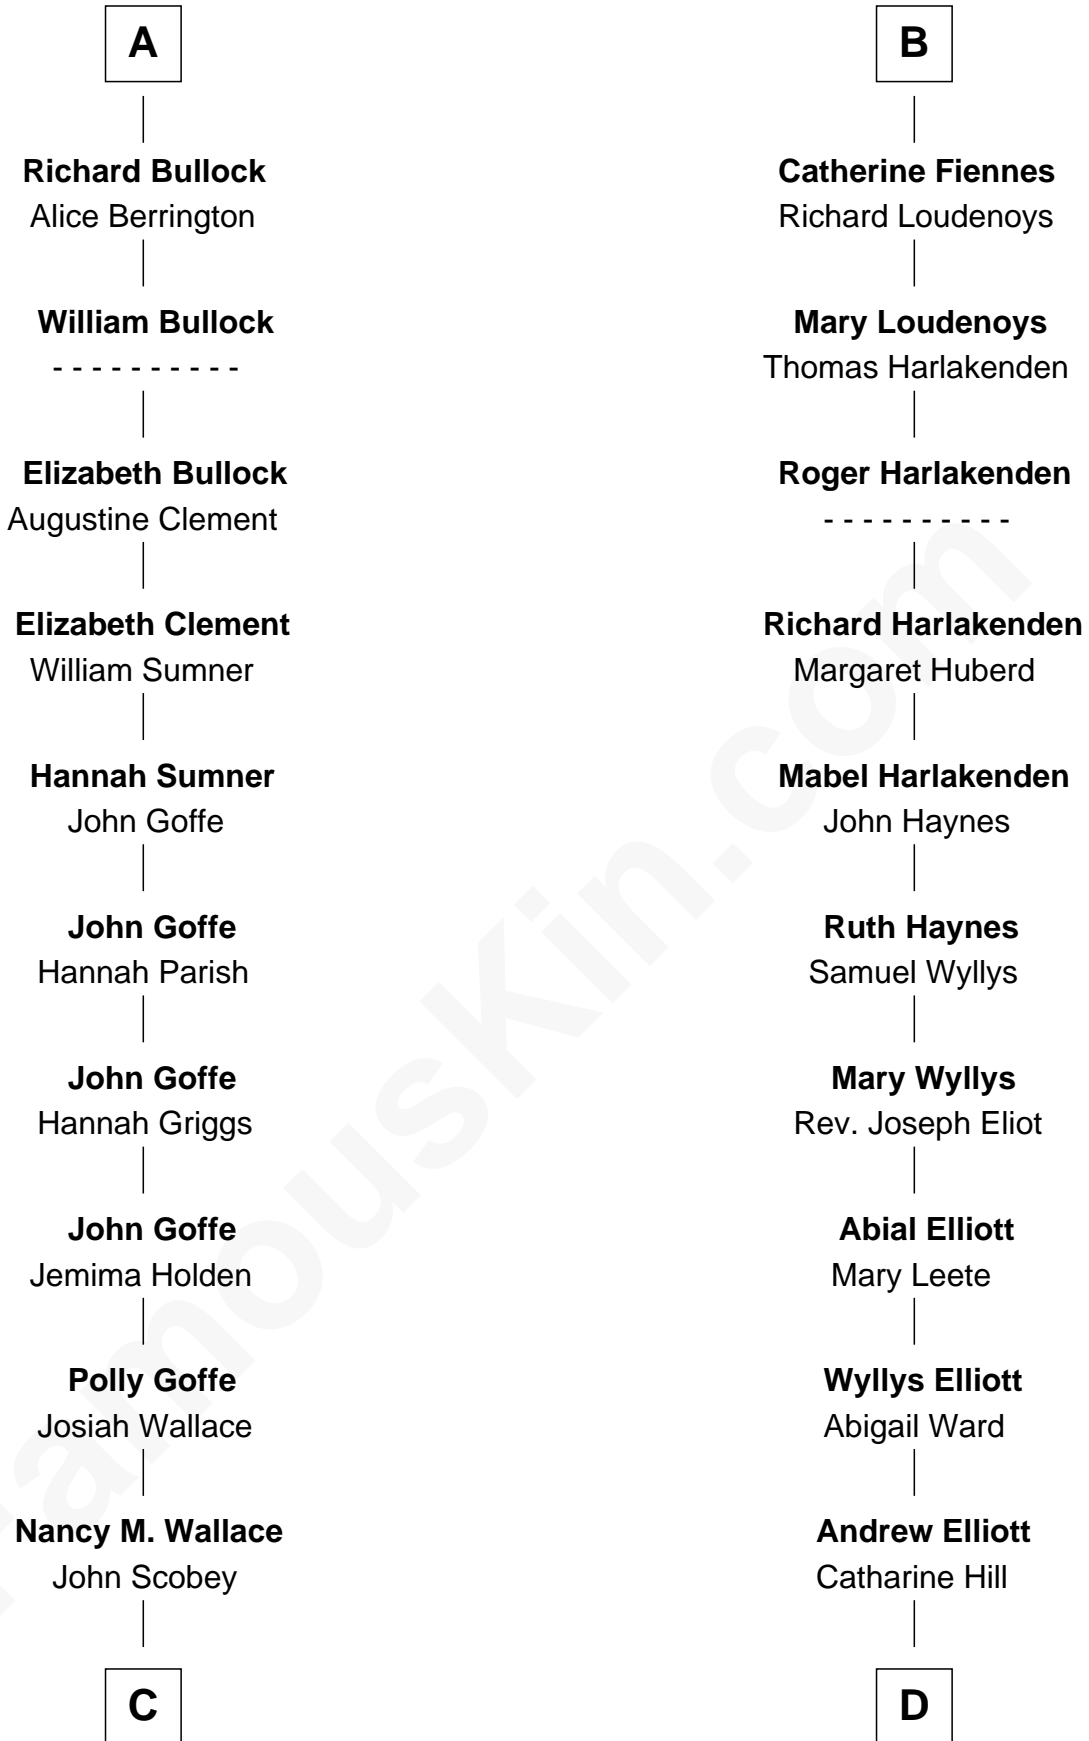

FamousKin.com

Relationship Chart of

Lou (Henry) Hoover

First Lady of President Herbert Hoover

19th cousin 2 times removed of

Ali Wentworth

TV Actress and Comedienne

Bartholomew de Badlesmere

Margaret de Clare

C

Philomelia Sophia Scobey

Phineas Weed

Florence Ida Weed

Charles Delano Henry

Lou (Henry) Hoover

First Lady of Herbert Hoover

D

Charles Wyllys Elliott

Mary Green White

Howard Elliott

Janet January

Janet January Elliott

Richard Bryant Hobart

Mable Bryant Hobart