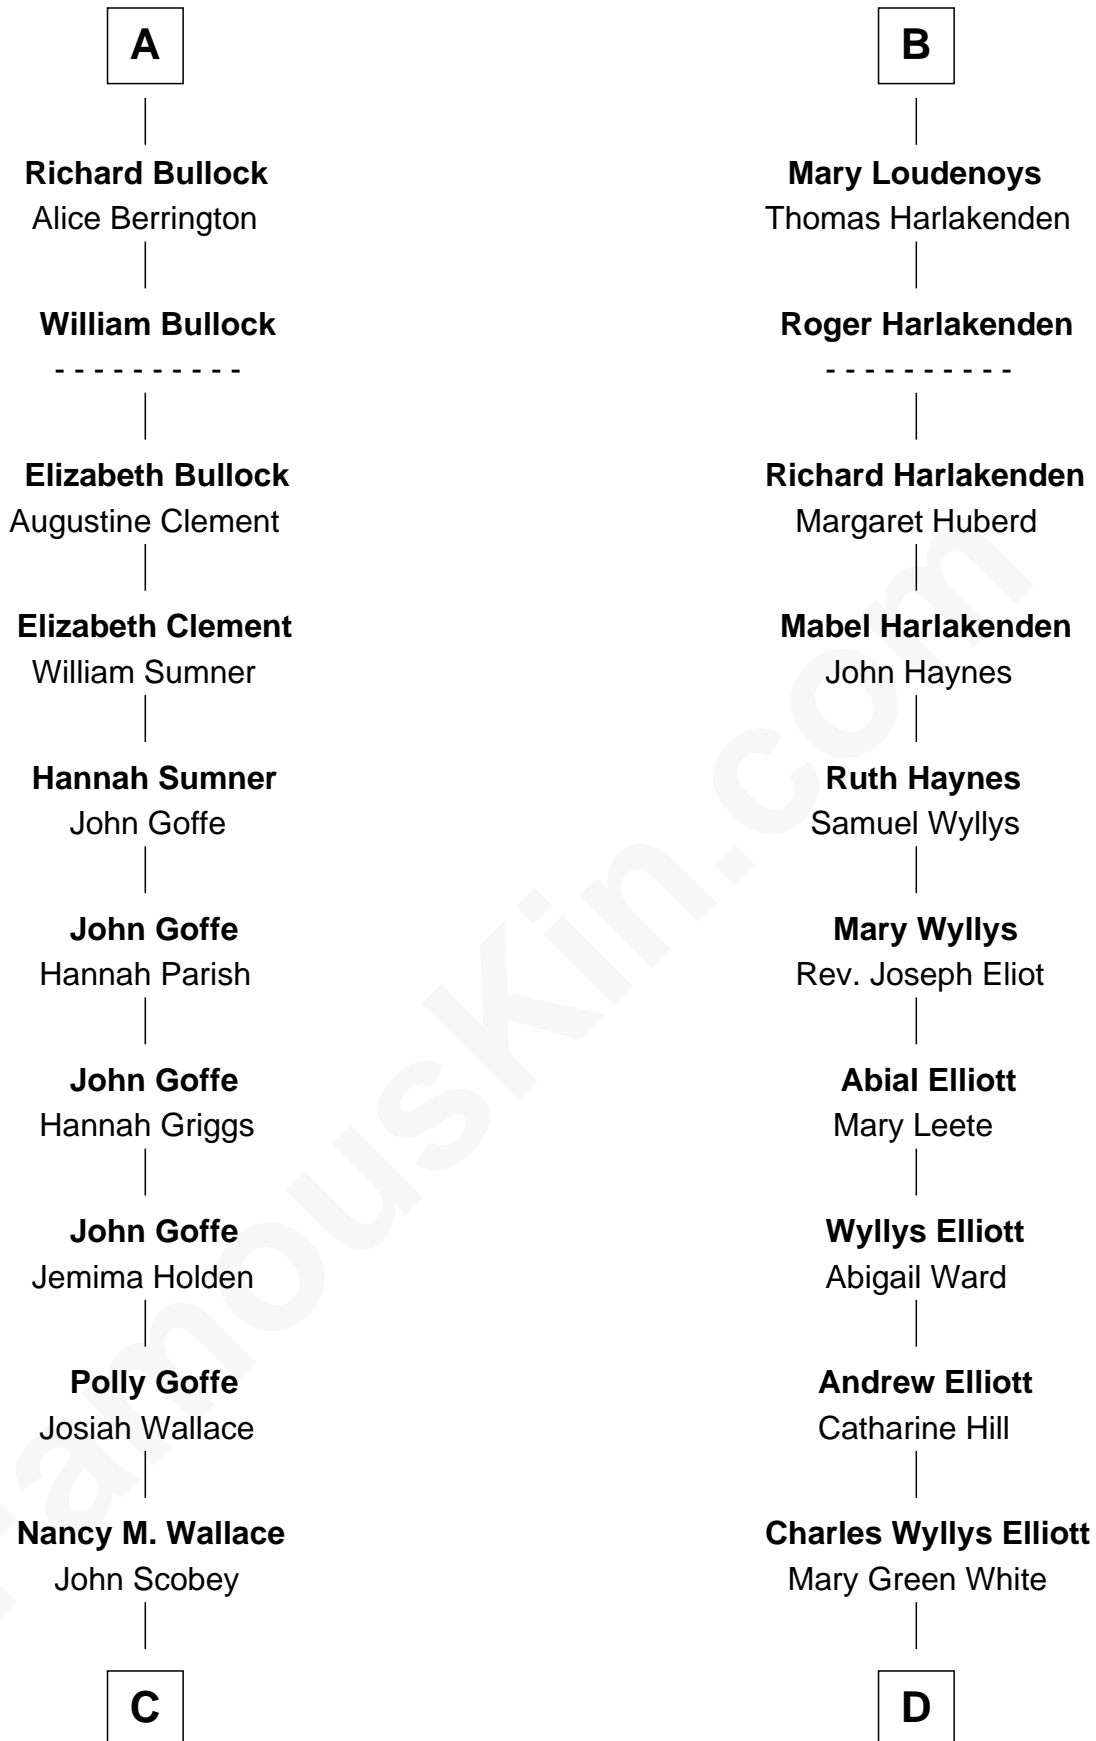

FamousKin.com
 Relationship Chart of
Lou (Henry) Hoover

First Lady of President Herbert Hoover

19th cousin 1 time removed of

Ali Wentworth

TV Actress and Comedienne

C

Philomelia Sophia Scobey

Phineas Weed

Florence Ida Weed

Charles Delano Henry

Lou (Henry) Hoover

First Lady of Herbert Hoover

D

Howard Elliott

Janet January

Janet January Elliott