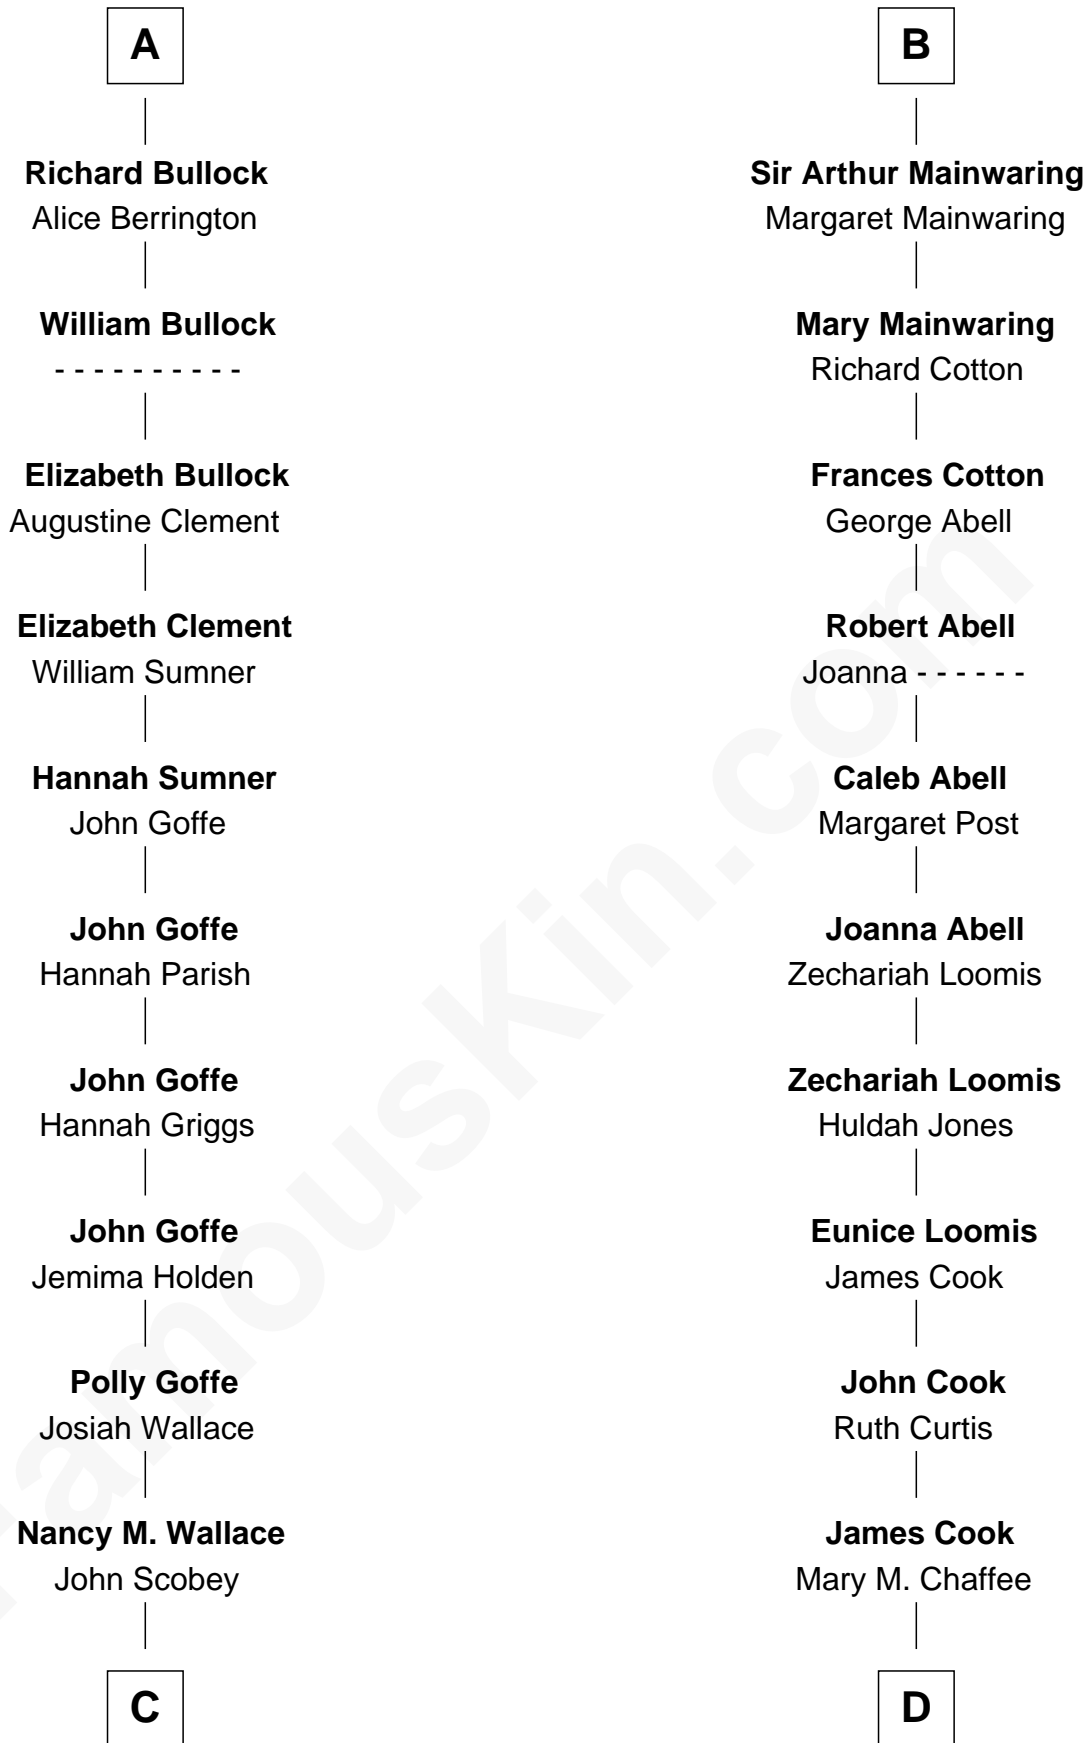

FamousKin.com

Relationship Chart of

Lou (Henry) Hoover

First Lady of President Herbert Hoover

19th cousin 2 times removed of

Amber Stevens West

TV and Movie Actress

C

Philomelia Sophia Scobey

Phineas Weed

Florence Ida Weed

Charles Delano Henry

Lou (Henry) Hoover

First Lady of Herbert Hoover

D

Josey Chaffee Cook