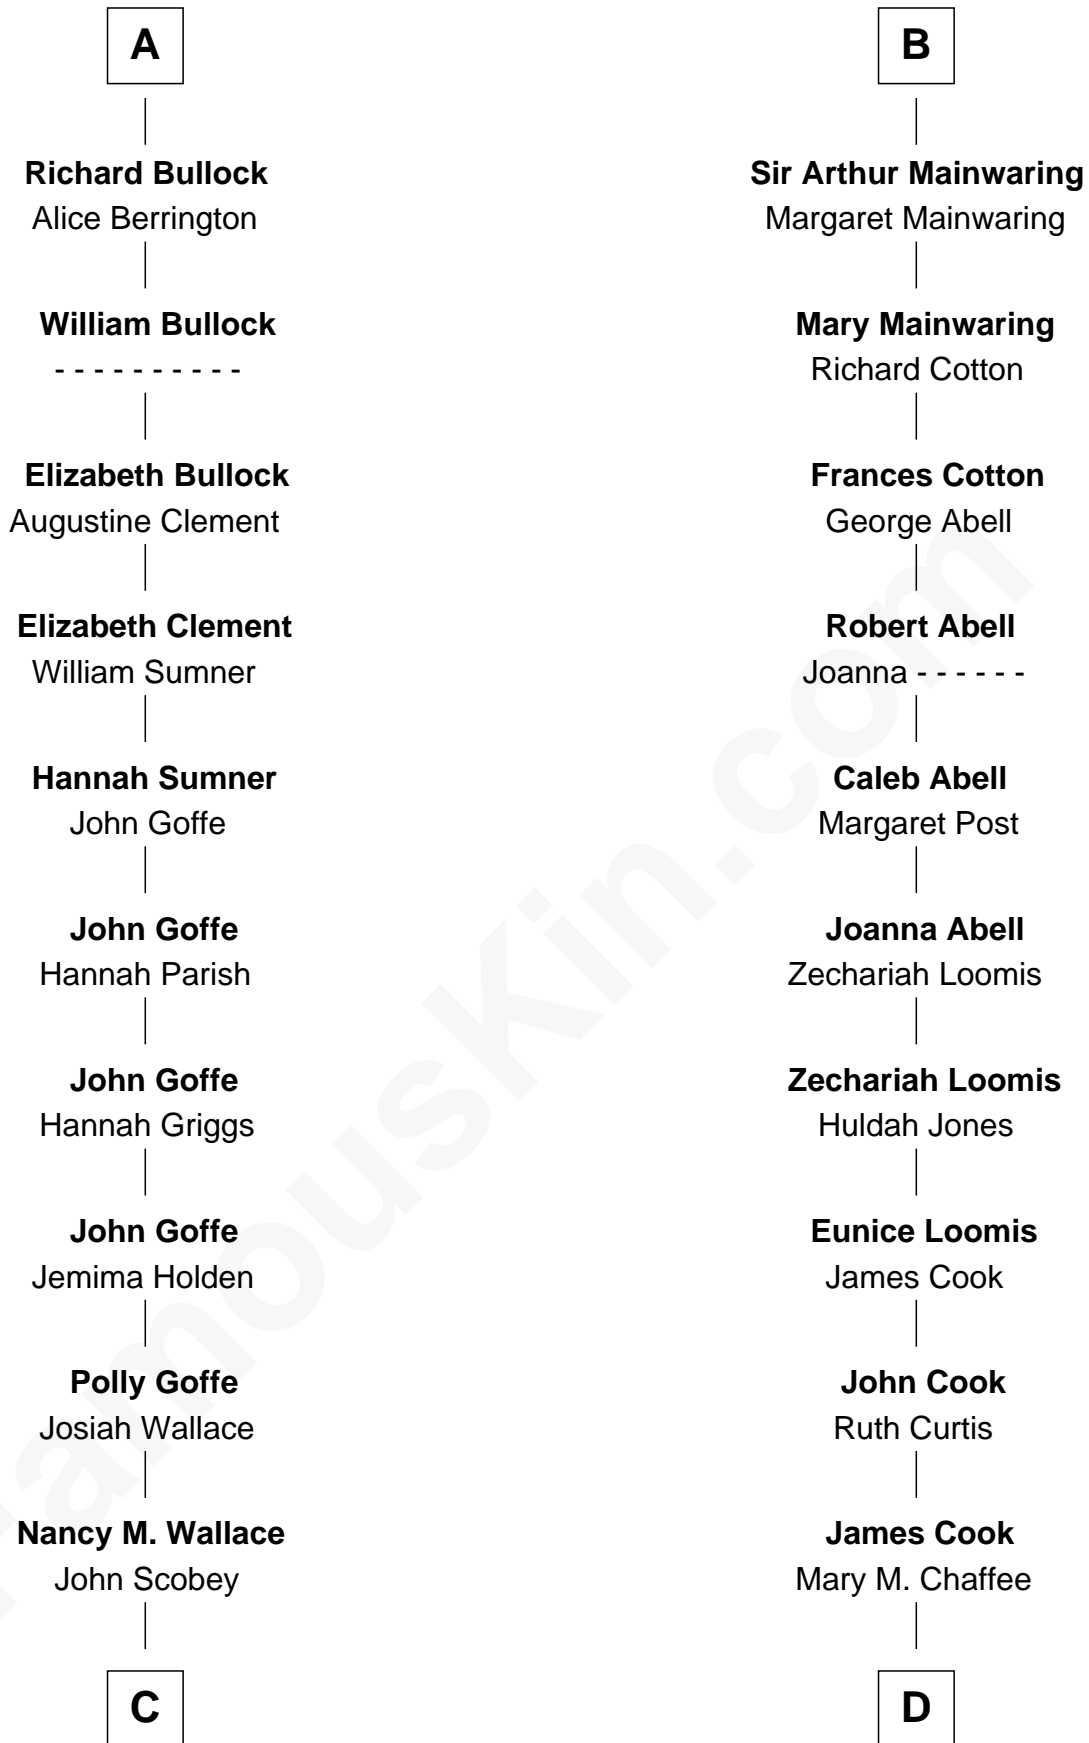

FamousKin.com

Relationship Chart of

Lou (Henry) Hoover

First Lady of President Herbert Hoover

19th cousin 1 time removed of

Shadoe Stevens

Radio Disc Jockey

C

Philomelia Sophia Scobey

Phineas Weed

Florence Ida Weed

Charles Delano Henry

Lou (Henry) Hoover

First Lady of Herbert Hoover

D

Josey Chaffee Cook