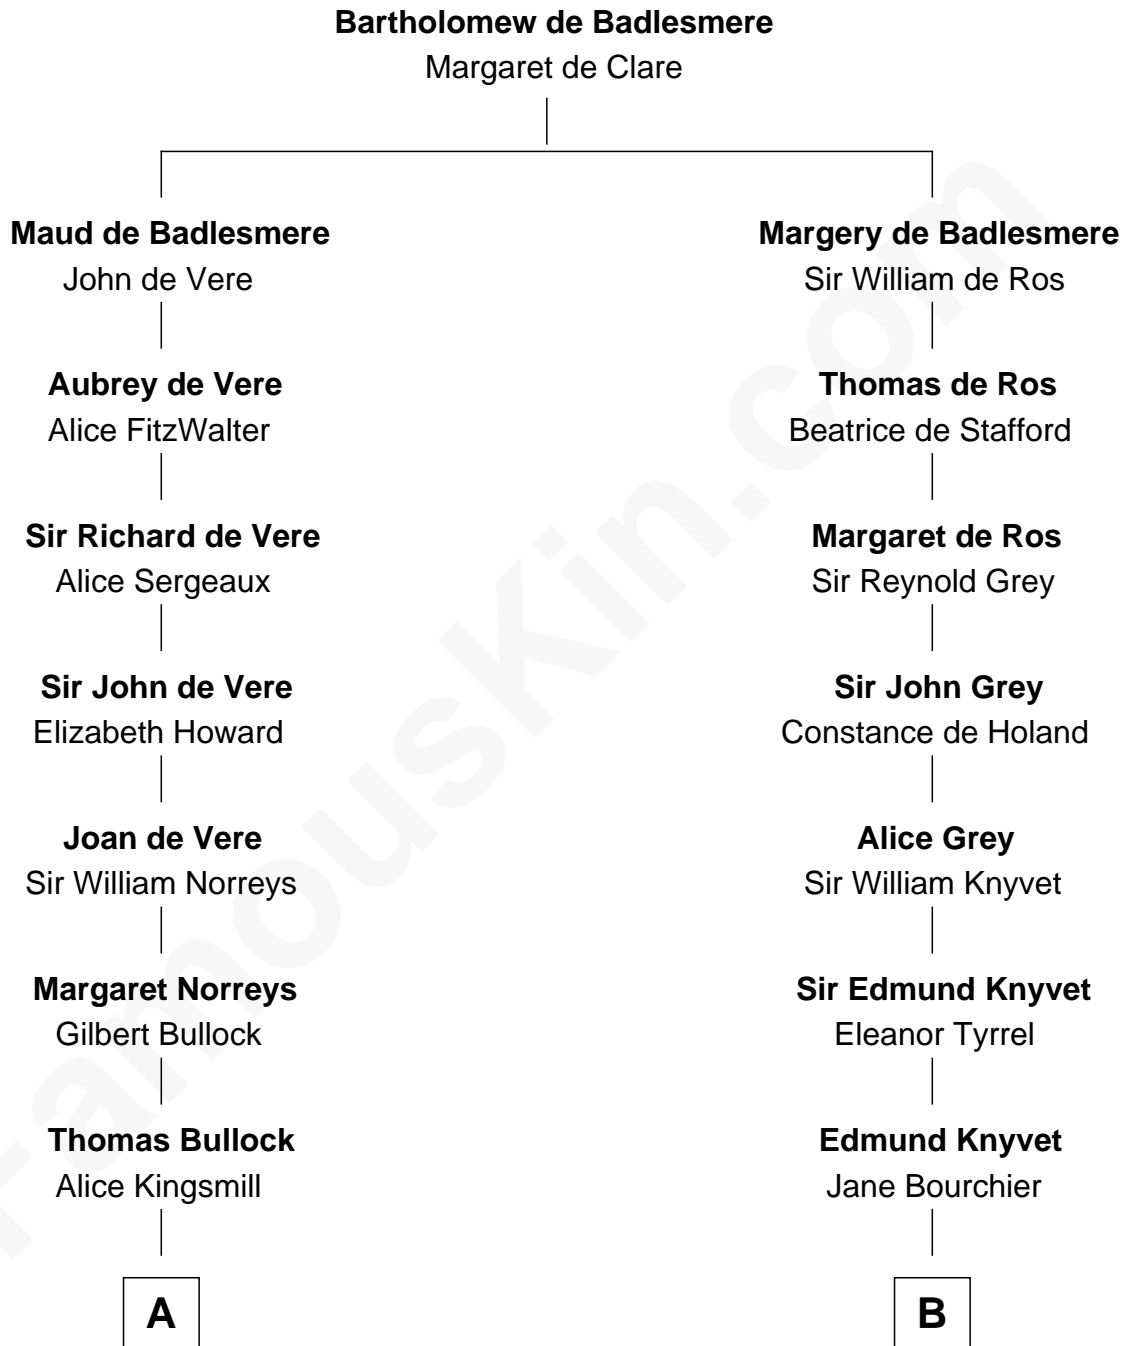

FamousKin.com

Relationship Chart of

Lou (Henry) Hoover

First Lady of President Herbert Hoover

19th cousin 2 times removed of

Angela Y. Davis

Civil Rights Activist and former Black Panther

C

Philomelia Sophia Scobey

Phineas Weed

Florence Ida Weed

Charles Delano Henry

Lou (Henry) Hoover

First Lady of Herbert Hoover

D

Henrietta Ann Mallett