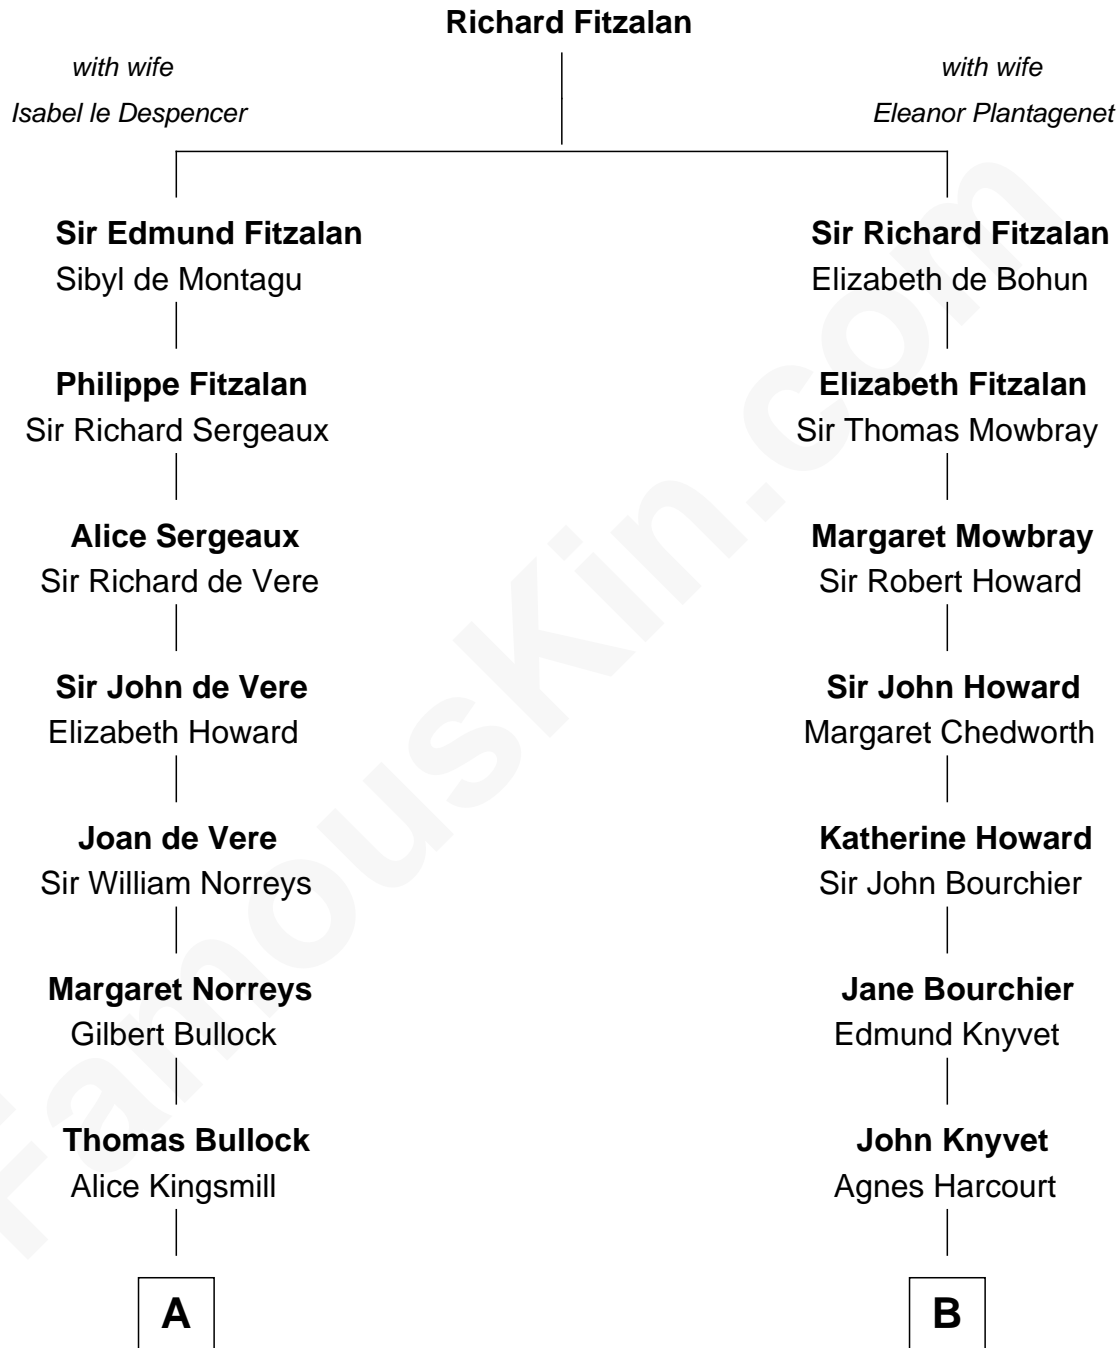

FamousKin.com

Relationship Chart of Lou (Henry) Hoover

First Lady of President Herbert Hoover

19th cousin 1 time removed of

Angela Y. Davis

Civil Rights Activist and former Black Panther

C

Philomelia Sophia Scobey

Phineas Weed

Florence Ida Weed

Charles Delano Henry

Lou (Henry) Hoover

First Lady of Herbert Hoover

D

Henrietta C. Campbell

Murphy Valentine Jones