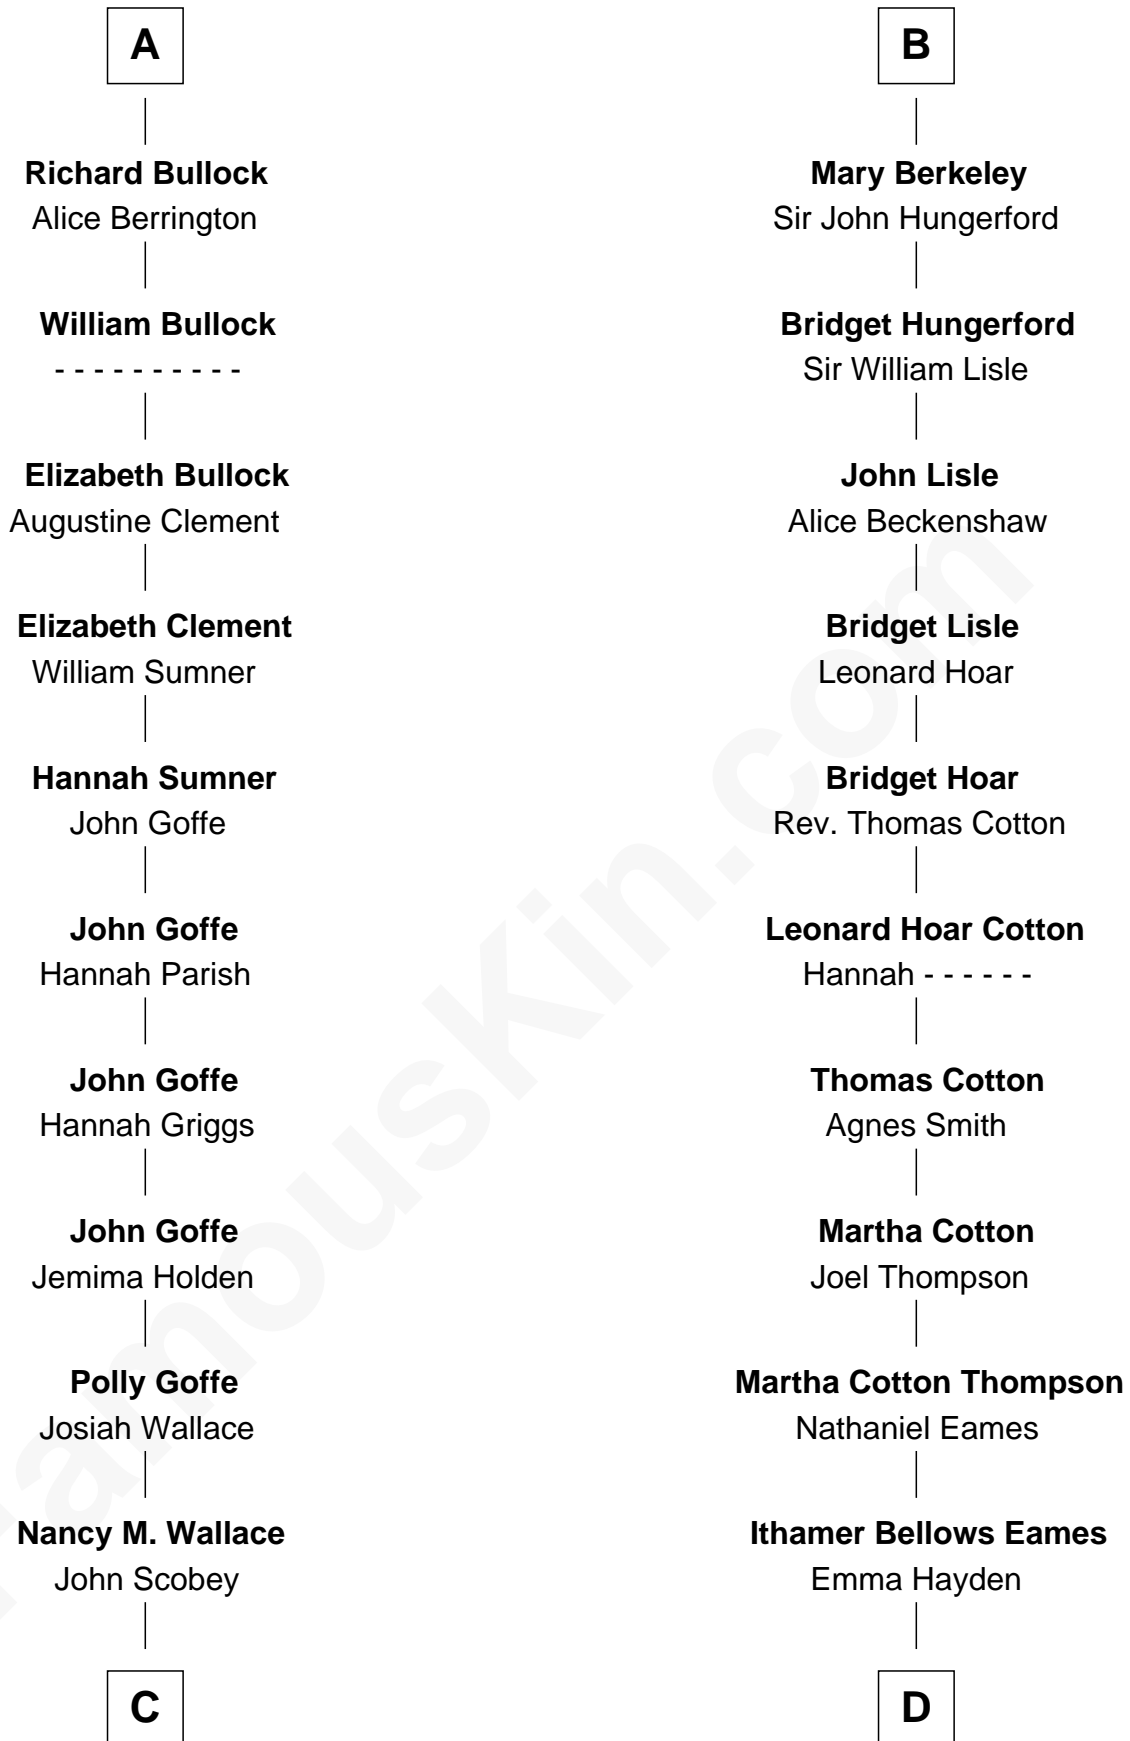

FamousKin.com

Relationship Chart of

Lou (Henry) Hoover

First Lady of President Herbert Hoover

18th cousin 1 time removed of

Clare Eames

Silent Movie Actress

C

Philomelia Sophia Scobey

Phineas Weed

Florence Ida Weed

Charles Delano Henry

Lou (Henry) Hoover

First Lady of Herbert Hoover

D

Harold Hayden Eames