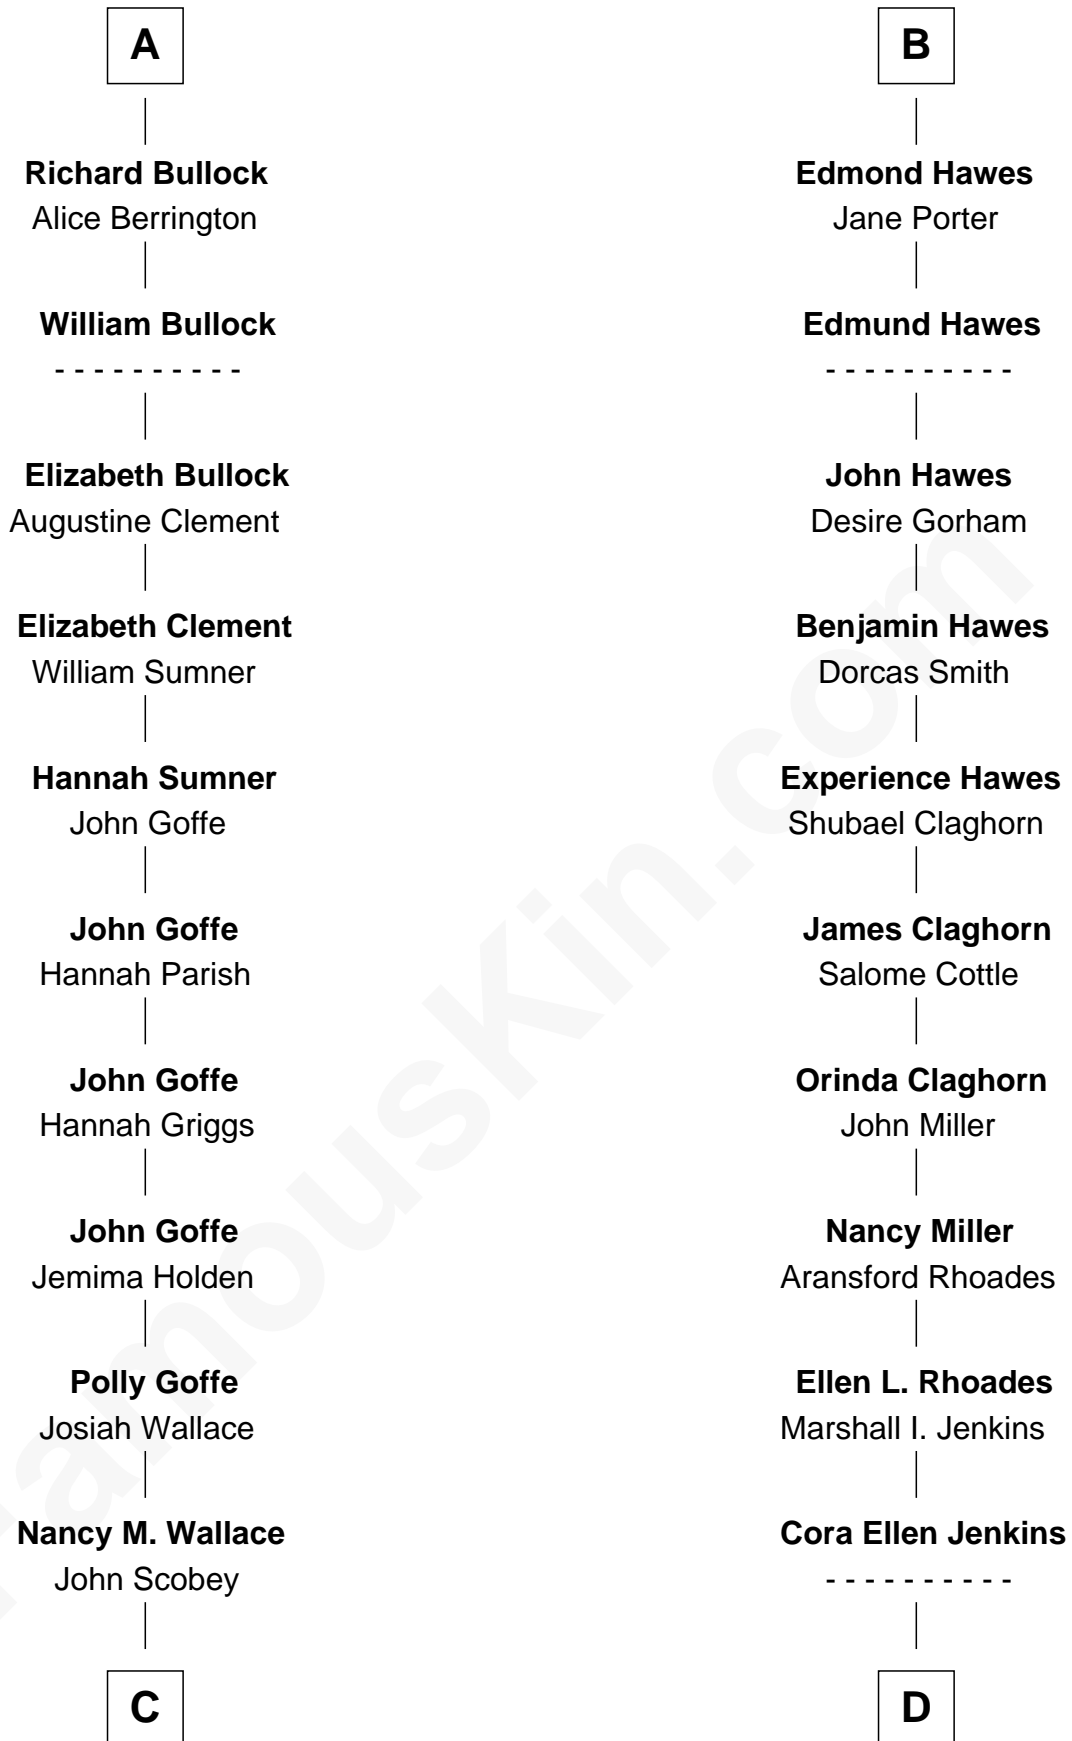

FamousKin.com

Relationship Chart of

Lou (Henry) Hoover

First Lady of President Herbert Hoover

19th cousin of

Penn Jillette
Magician

Sir John Howard
Alice de Bois

Sir Robert Howard
Margaret de Scales

Sir John Howard
Margaret de Plaiz

Sir John Howard
Joan Walton

Elizabeth Howard
Sir John de Vere

Joan de Vere
Sir William Norreys

Margaret Norreys
Gilbert Bullock

Thomas Bullock
Alice Kingsmill

A

Joan Howard
Sir Peter de Brewes

Beatrice Brewes
Sir Hugh Shirley

Sir Ralph Shirley
Joan Basset

Beatrice Shirley
John Brome

Nicholas Brome
Katherine Lampeck

Elizabeth Brome
Thomas Hawes

William Hawes
Ursula Colles

B

C

Philomelia Sophia Scobey

Phineas Weed

Florence Ida Weed

Charles Delano Henry

Lou (Henry) Hoover

First Lady of Herbert Hoover

D

Elizabeth Jenkins