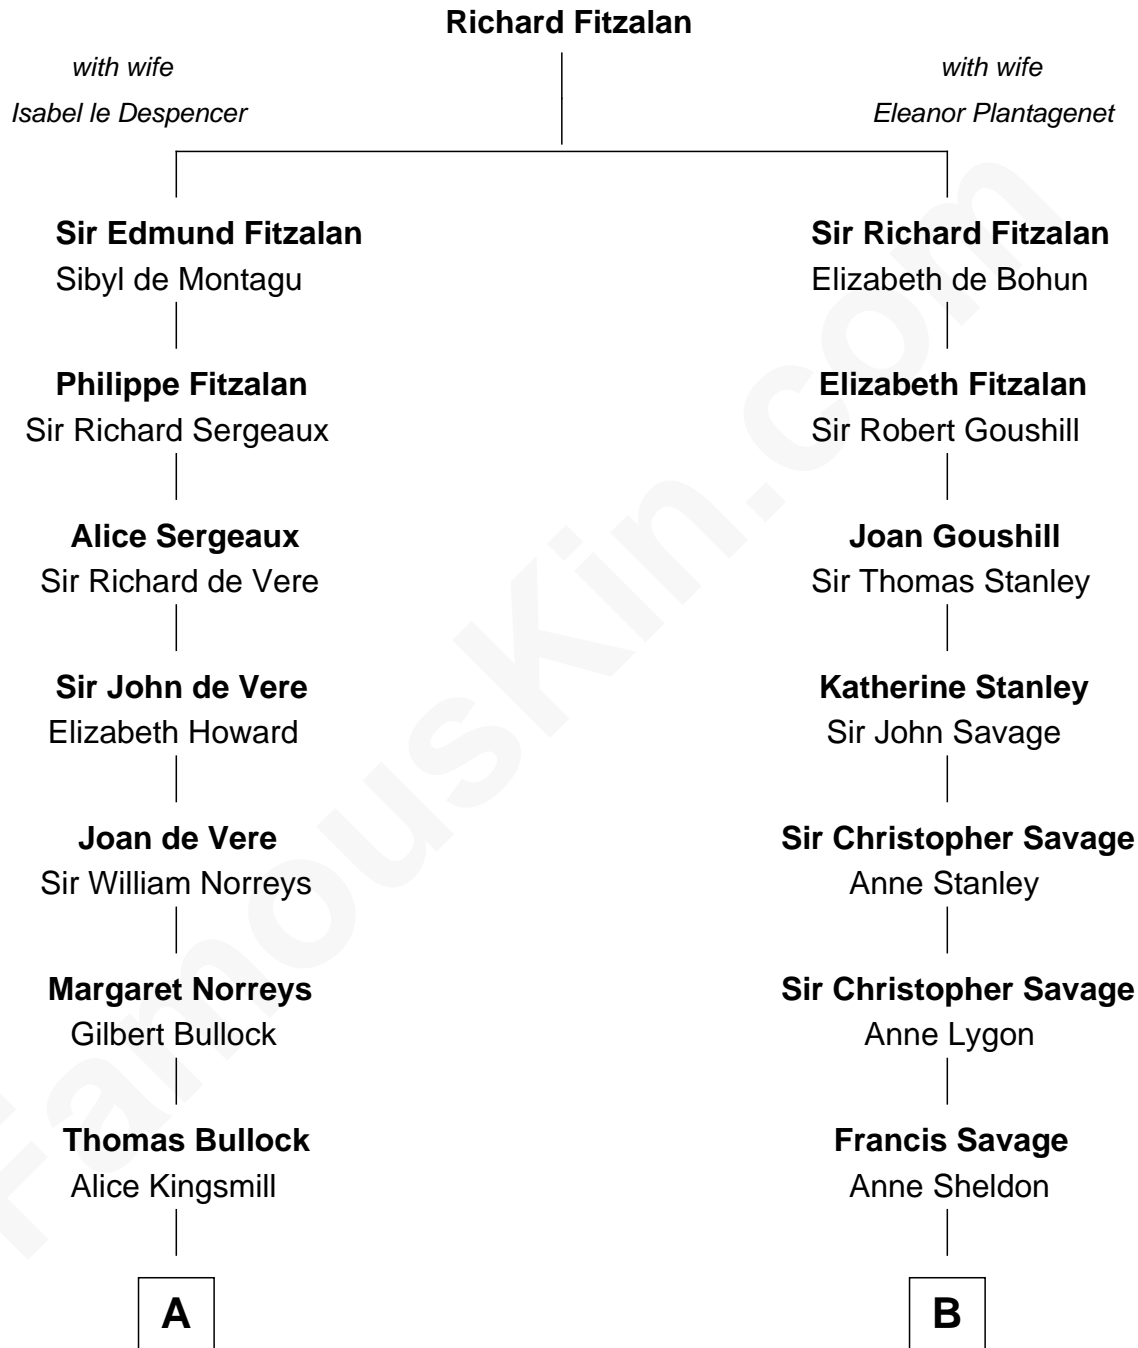

FamousKin.com

Relationship Chart of

Lou (Henry) Hoover

First Lady of President Herbert Hoover

19th cousin 1 time removed of

Parker Stevenson

TV and Movie Actor

C

Philomelia Sophia Scobey

Phineas Weed

Florence Ida Weed

Charles Delano Henry

Lou (Henry) Hoover

First Lady of Herbert Hoover

D

Evelyn Taylor