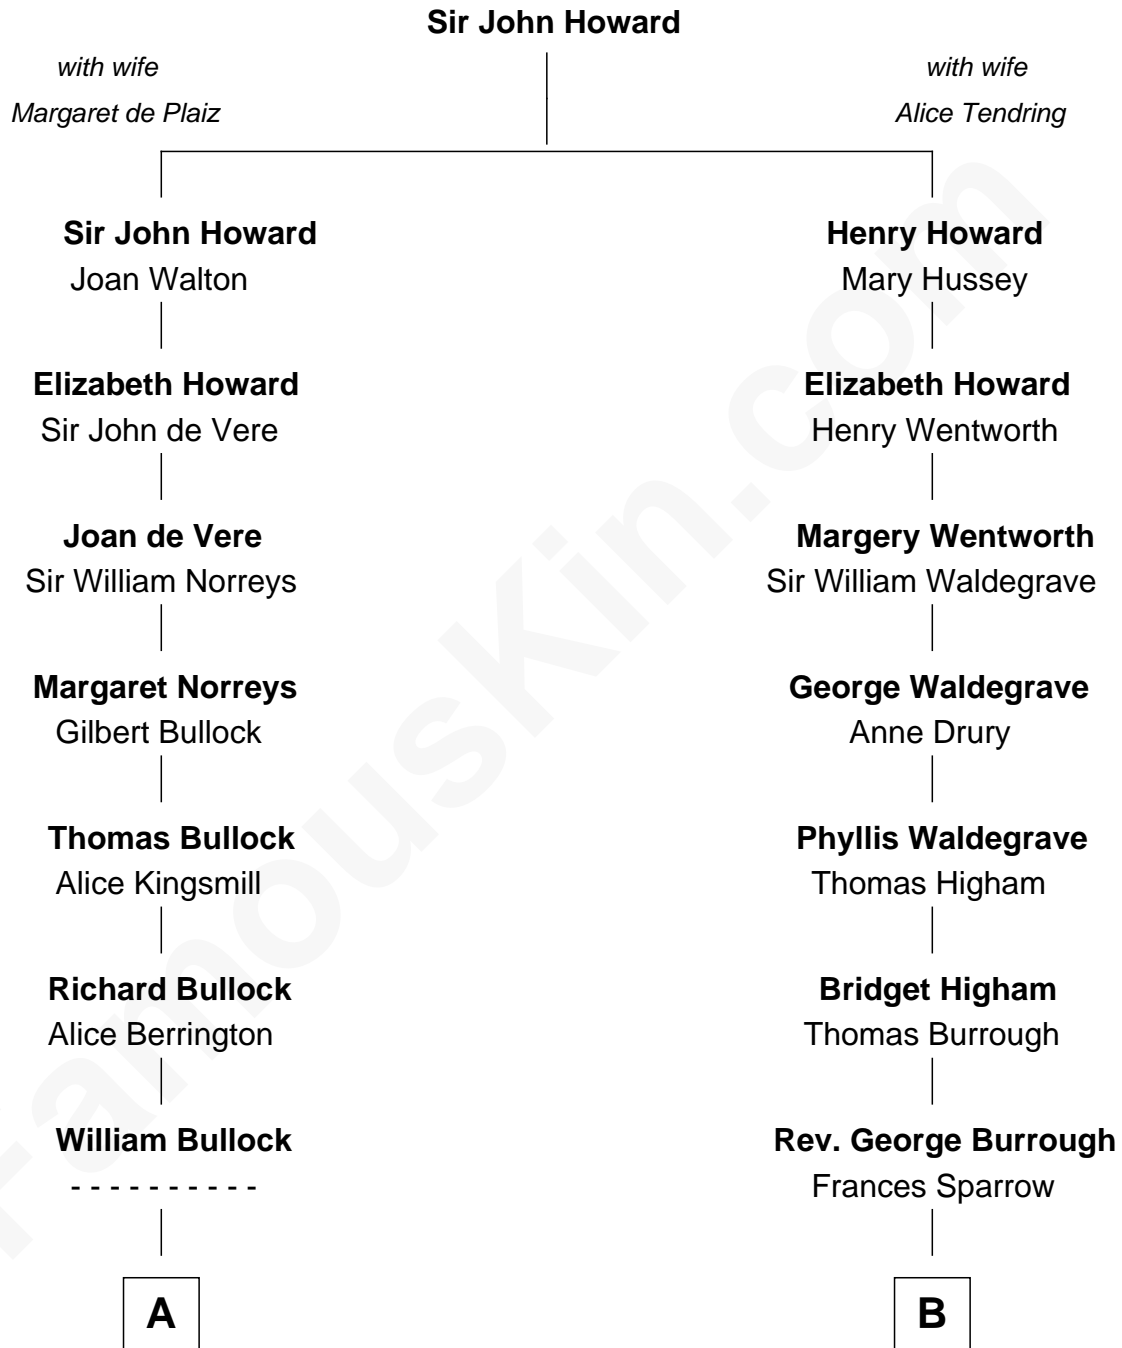

FamousKin.com

Relationship Chart of

Lou (Henry) Hoover

First Lady of President Herbert Hoover

17th cousin of

Bob Moore

Co-Founder, Bob's Red Mill

Bob Moore photo by [Oregon State University](#) (CC BY-SA 2.0)