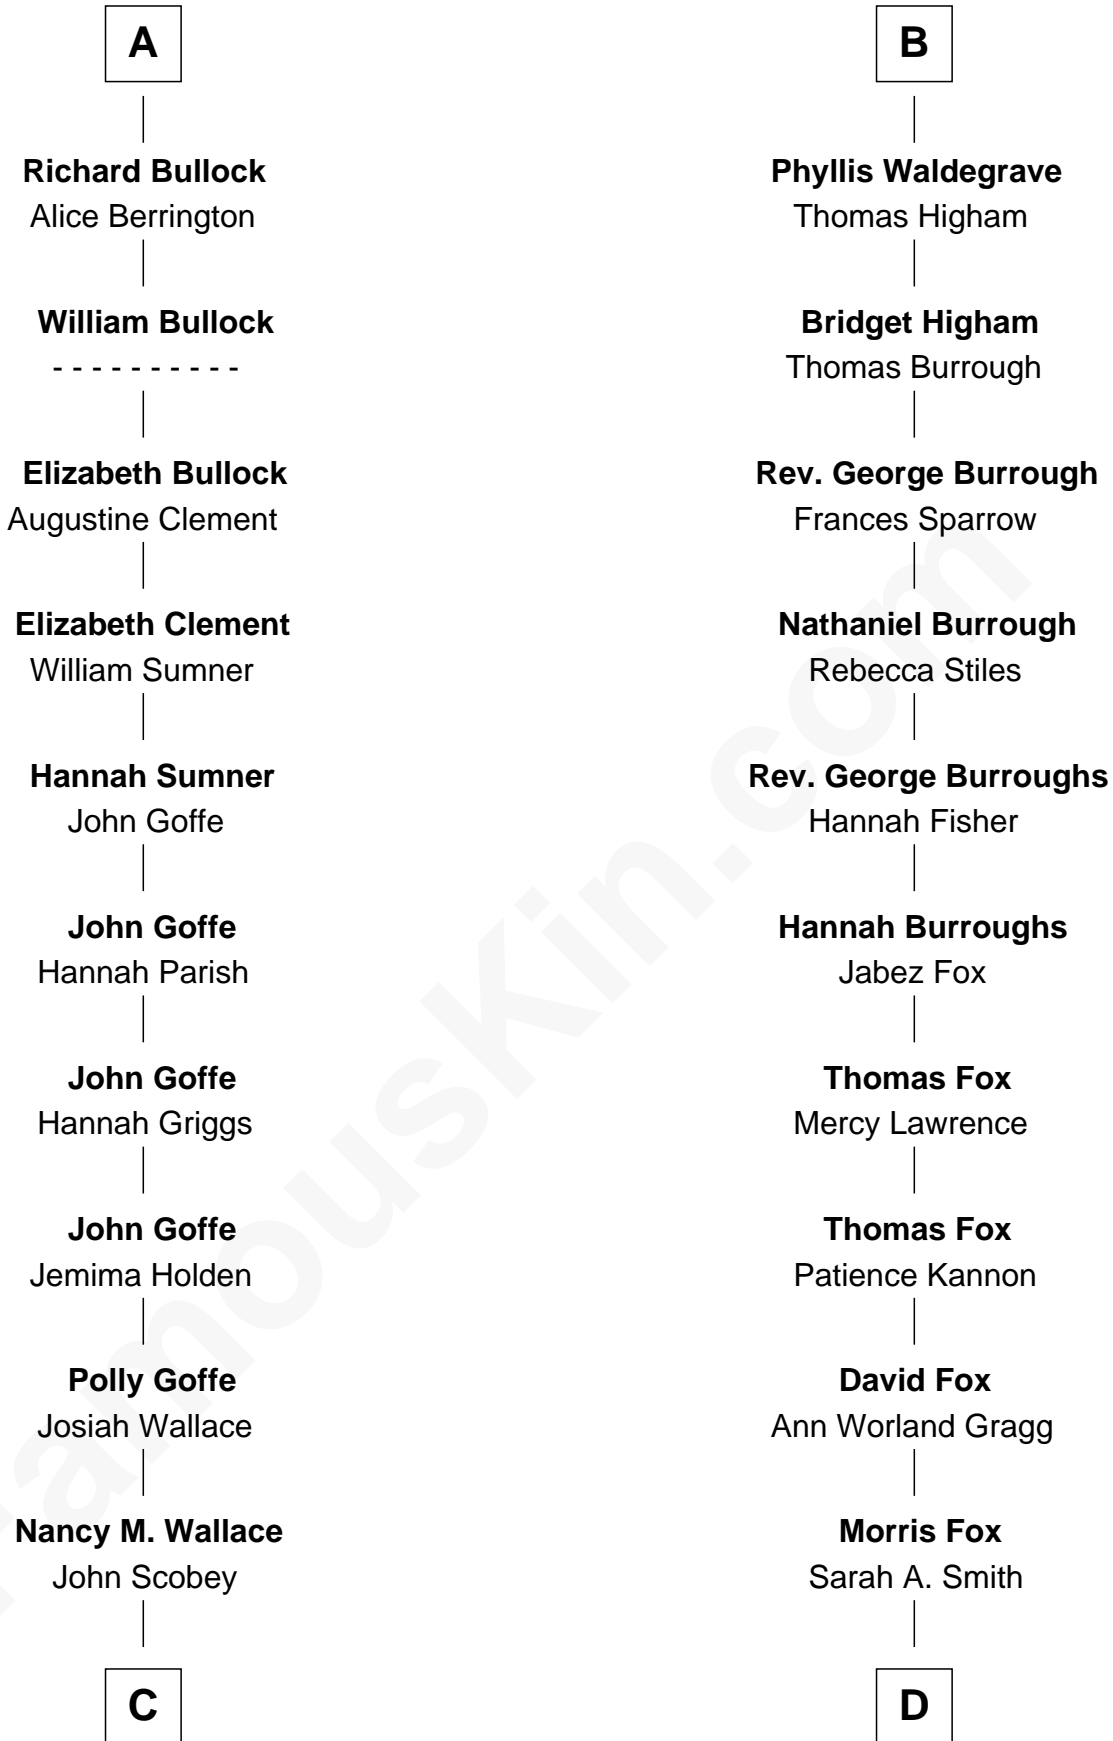

FamousKin.com

Relationship Chart of

Lou (Henry) Hoover

First Lady of President Herbert Hoover

19th cousin 1 time removed of

Bob Moore

Co-Founder, Bob's Red Mill

Bartholomew de Badlesmere

Margaret de Clare

C

Philomelia Sophia Scobey

Phineas Weed

Florence Ida Weed

Charles Delano Henry

Lou (Henry) Hoover

First Lady of Herbert Hoover

D

Violette Fox

Daniel Francis Learnard

Clinton Morris Learnard

Gertrude Maud Yost

Doris Dell Learnard

Kenneth Earl Moore

Bob Moore