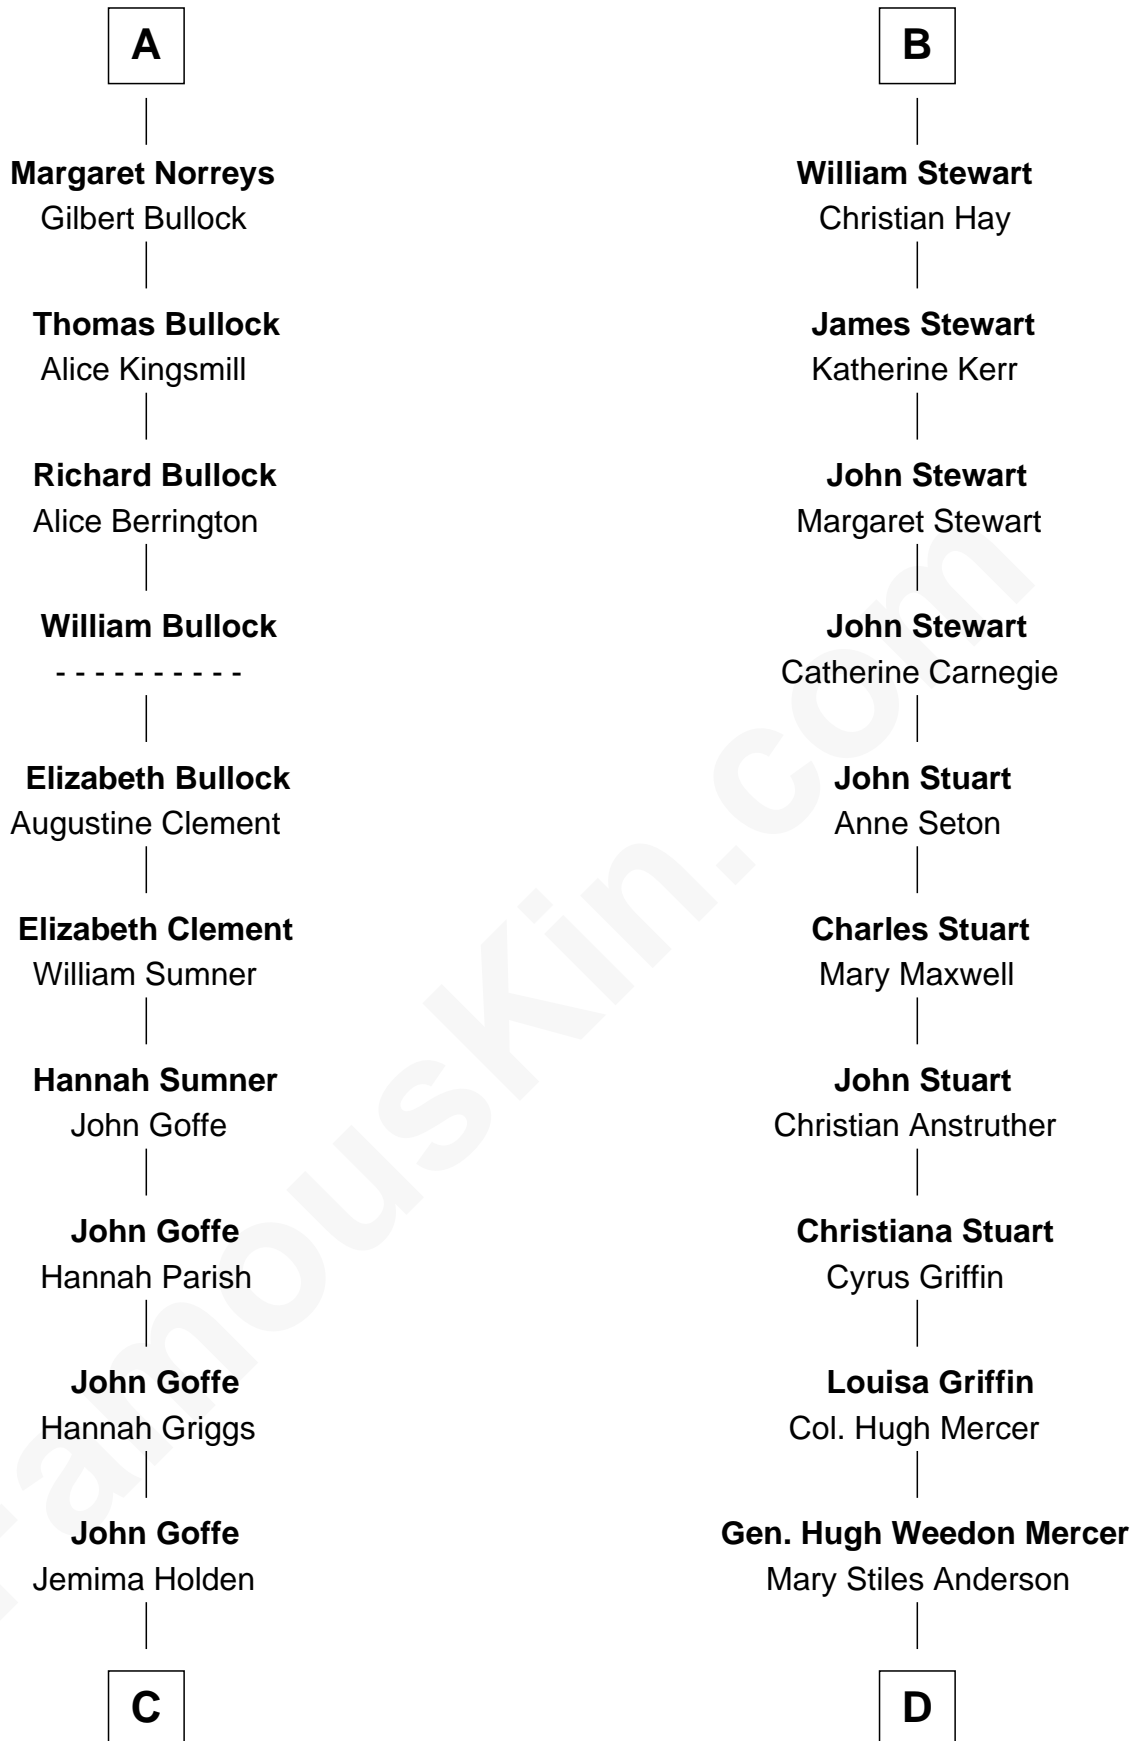

FamousKin.com

Relationship Chart of

Lou (Henry) Hoover

First Lady of President Herbert Hoover

19th cousin 2 times removed of

Johnny Mercer

Songwriter and Co-Founder of Capitol Records

C

Polly Goffe
Josiah Wallace

Nancy M. Wallace
John Scobey

Philomelia Sophia Scobey
Phineas Weed

Florence Ida Weed
Charles Delano Henry

Lou (Henry) Hoover
First Lady of Herbert Hoover

D

George Anderson Mercer
Nanny Maury Herndon