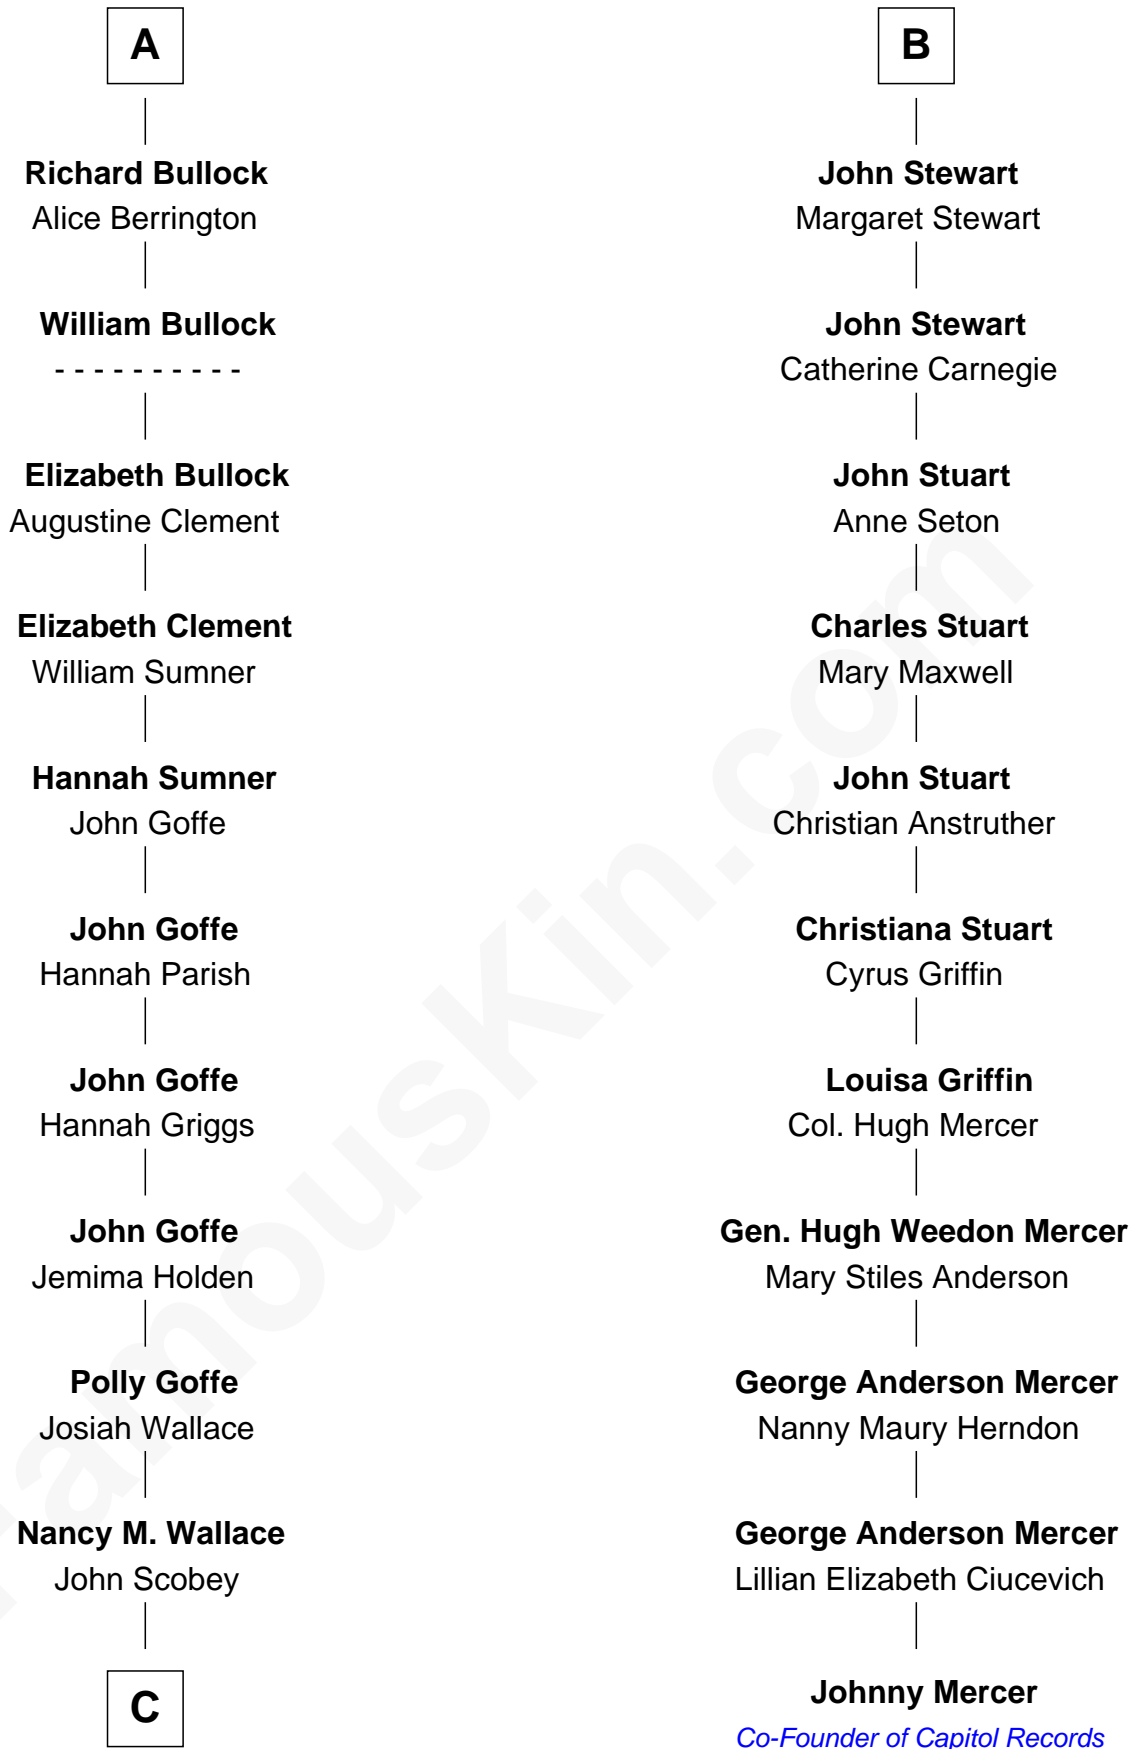

FamousKin.com
Relationship Chart of
Lou (Henry) Hoover

First Lady of President Herbert Hoover

17th cousin 2 times removed of

Johnny Mercer

Songwriter and Co-Founder of Capitol Records

C

Philomelia Sophia Scobey

Phineas Weed

Florence Ida Weed

Charles Delano Henry

Lou (Henry) Hoover

First Lady of Herbert Hoover

FamousKin.com