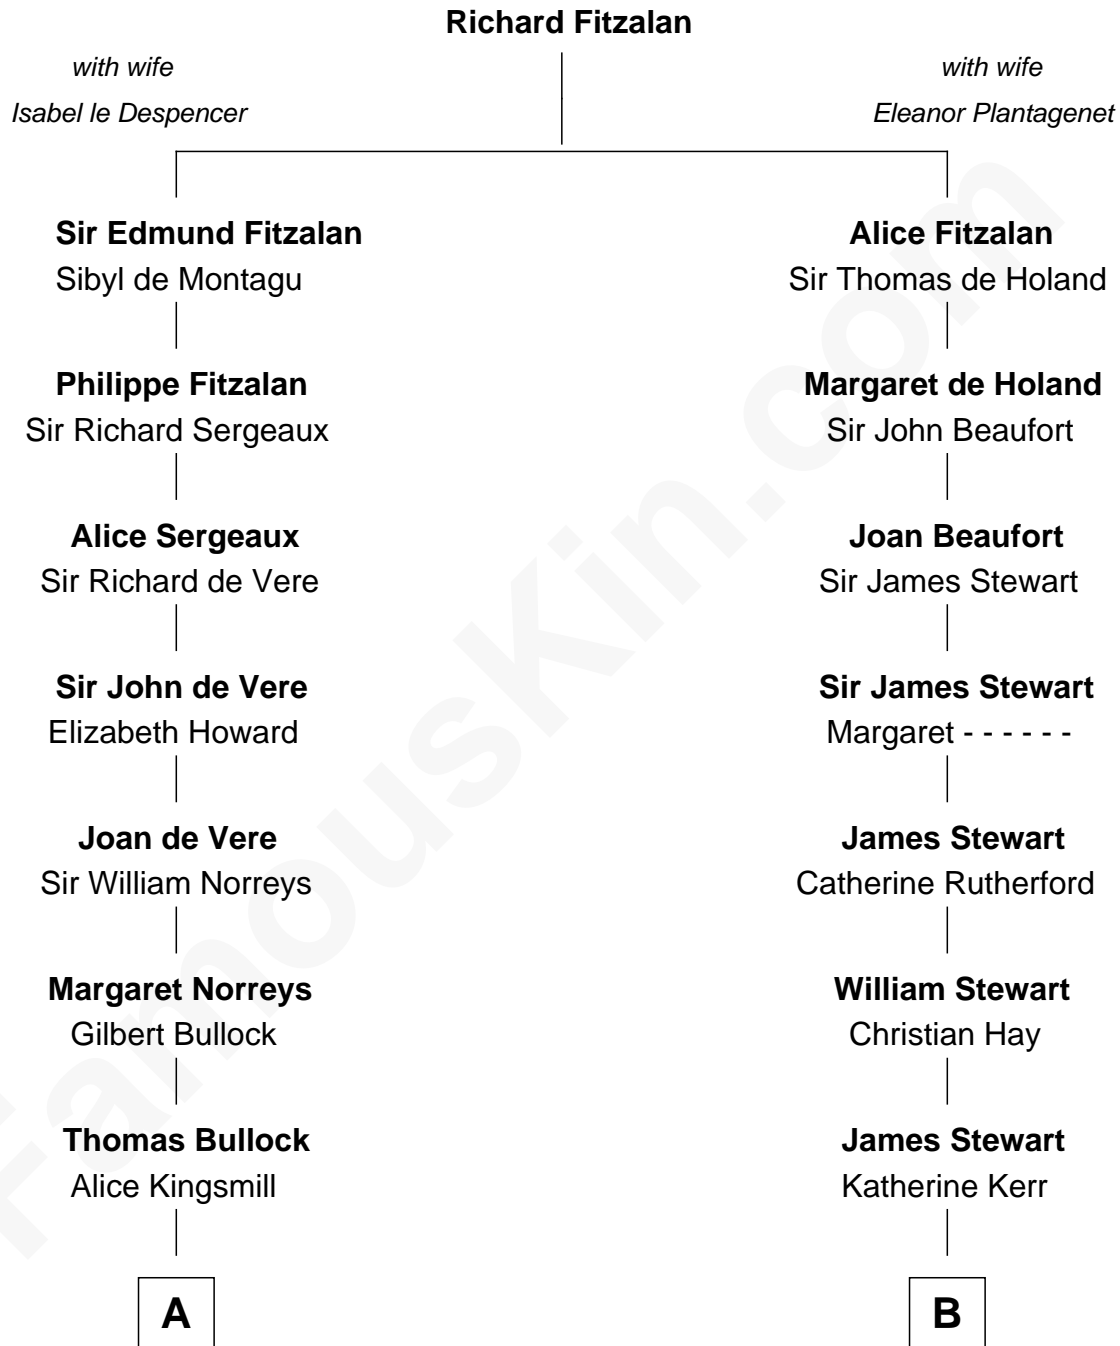

FamousKin.com
Relationship Chart of
Lou (Henry) Hoover

First Lady of President Herbert Hoover

17th cousin 2 times removed of

Johnny Mercer

Songwriter and Co-Founder of Capitol Records

C

Philomelia Sophia Scobey

Phineas Weed

Florence Ida Weed

Charles Delano Henry

Lou (Henry) Hoover

First Lady of Herbert Hoover

FamousKin.com