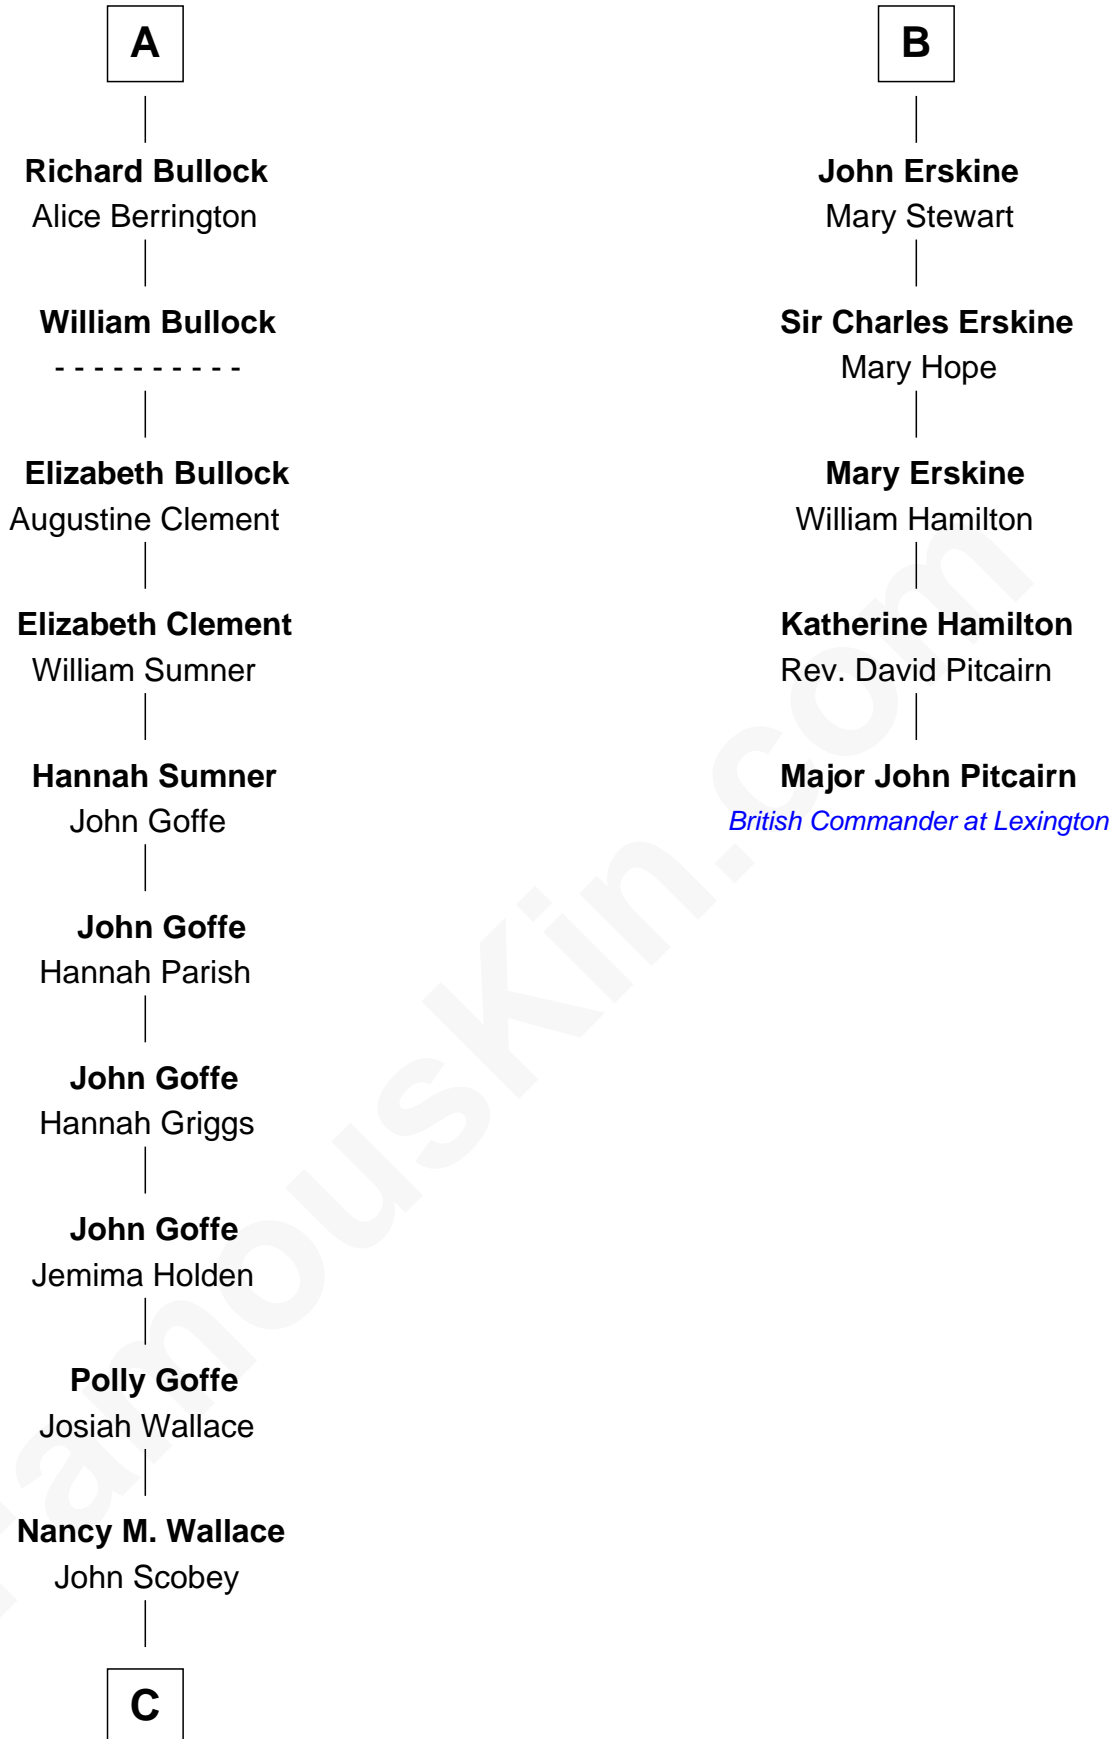

FamousKin.com

Relationship Chart of

Lou (Henry) Hoover

First Lady of President Herbert Hoover

11th cousin 8 times removed of

Major John Pitcairn

British Commander at Battle of Lexington

C

—
Philomelia Sophia Scobey

Phineas Weed

—
Florence Ida Weed

Charles Delano Henry

—
Lou (Henry) Hoover

First Lady of Herbert Hoover

FamousKin.com