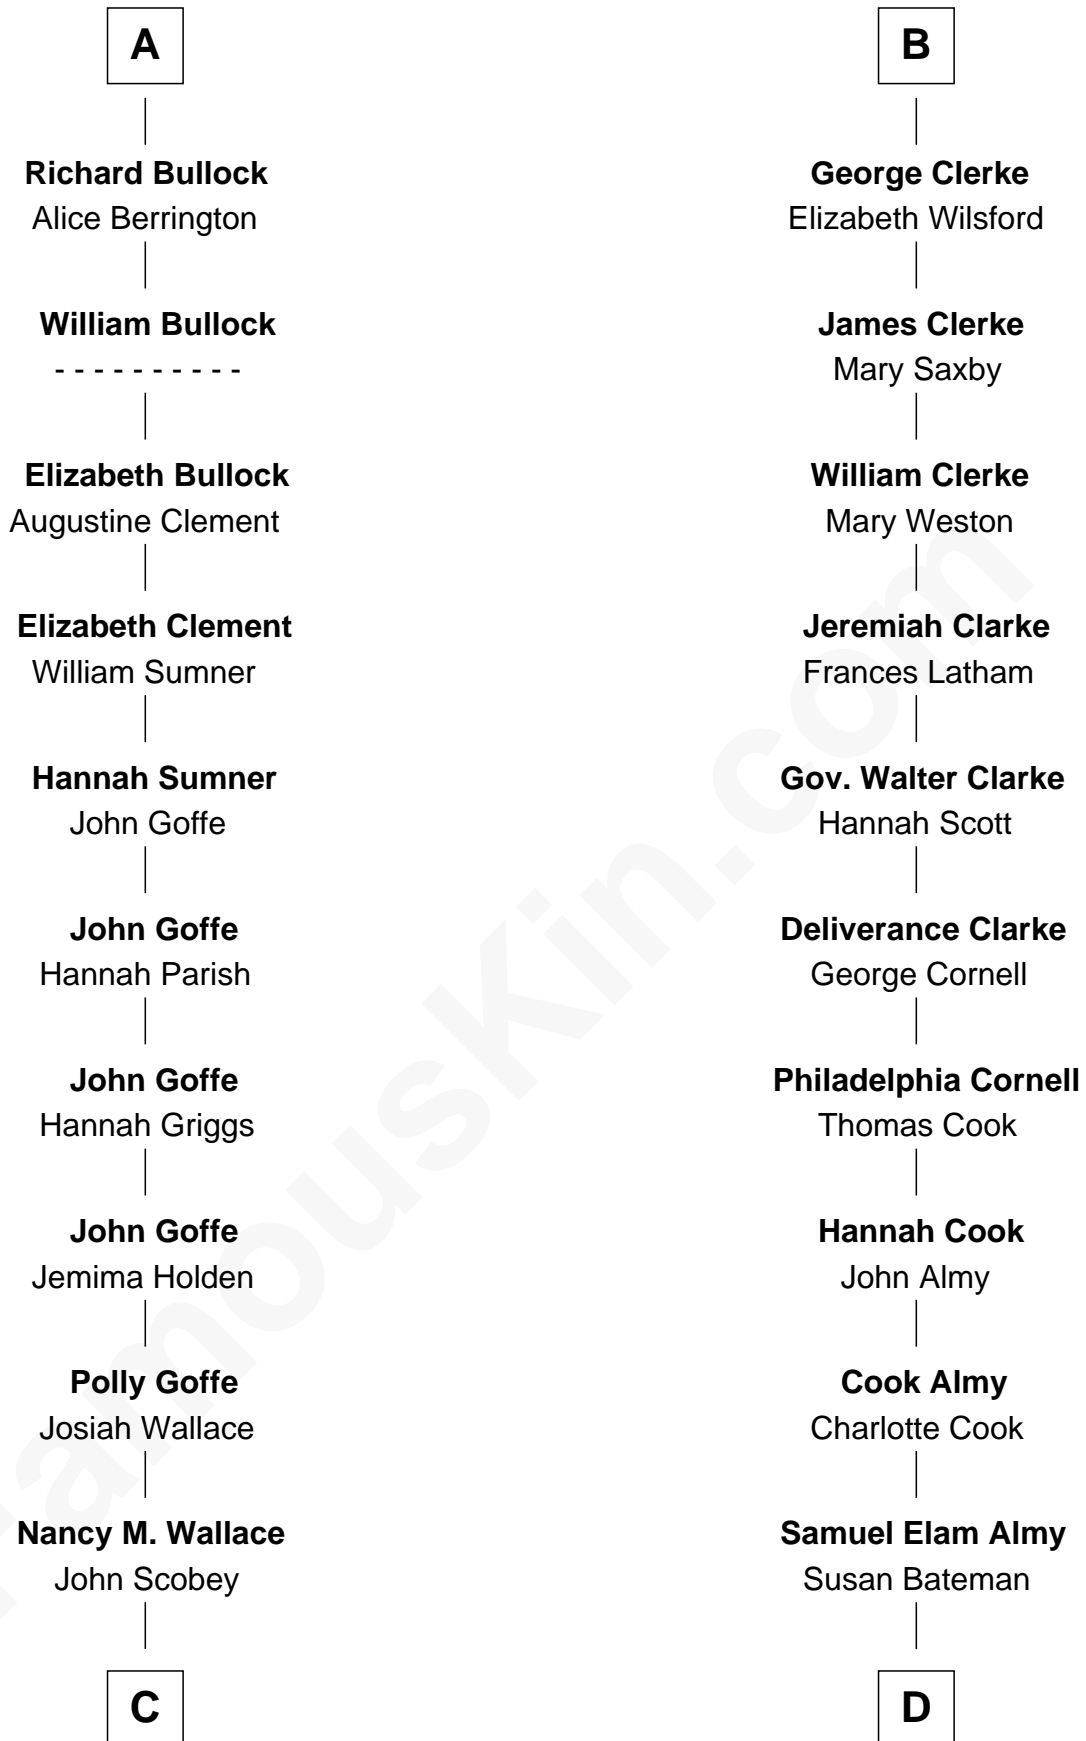

FamousKin.com

Relationship Chart of

Lou (Henry) Hoover

First Lady of President Herbert Hoover

19th cousin 1 time removed of

Marilyn Monroe

Actress, Model, and Singer

Bartholomew de Badlesmere

Margaret de Clare

C

Philomelia Sophia Scobey

Phineas Weed

Florence Ida Weed

Charles Delano Henry

Lou (Henry) Hoover

First Lady of Herbert Hoover

D

Susan Bateman Almy

Charles Adams Gifford

Frederick Almy Gifford

Elizabeth Easton Tennant

Charles Stanley Gifford

Gladys Pearl Monroe

Marilyn Monroe