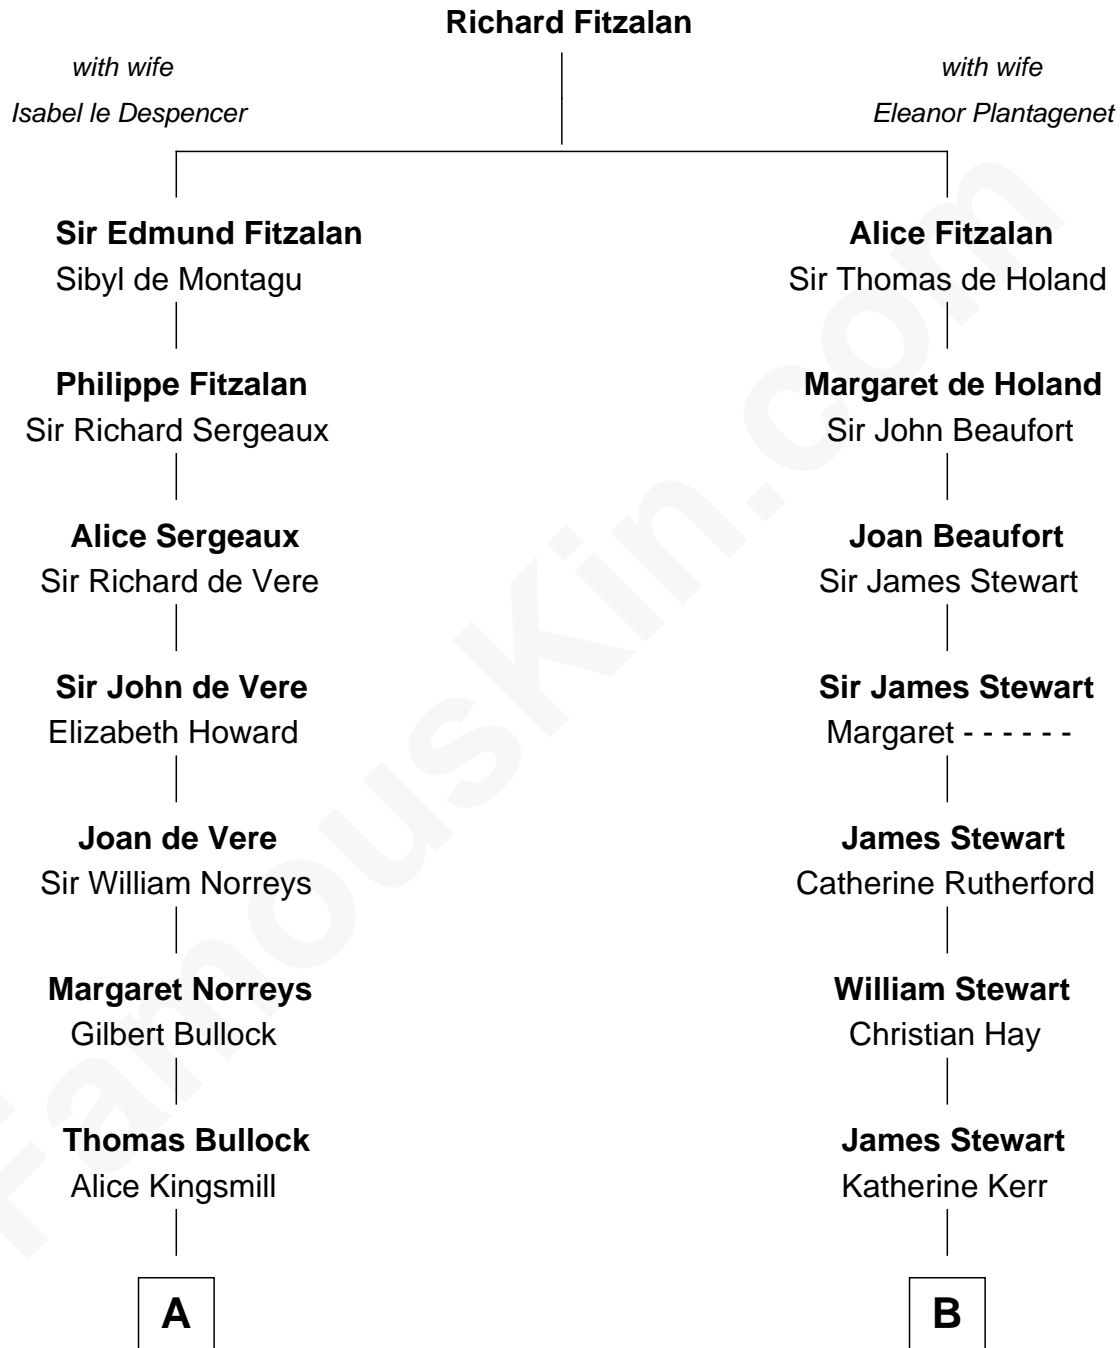

FamousKin.com

Relationship Chart of

Lou (Henry) Hoover

First Lady of President Herbert Hoover

15th cousin 4 times removed of

Noel Coward

Playwright, Actor, and Songwriter