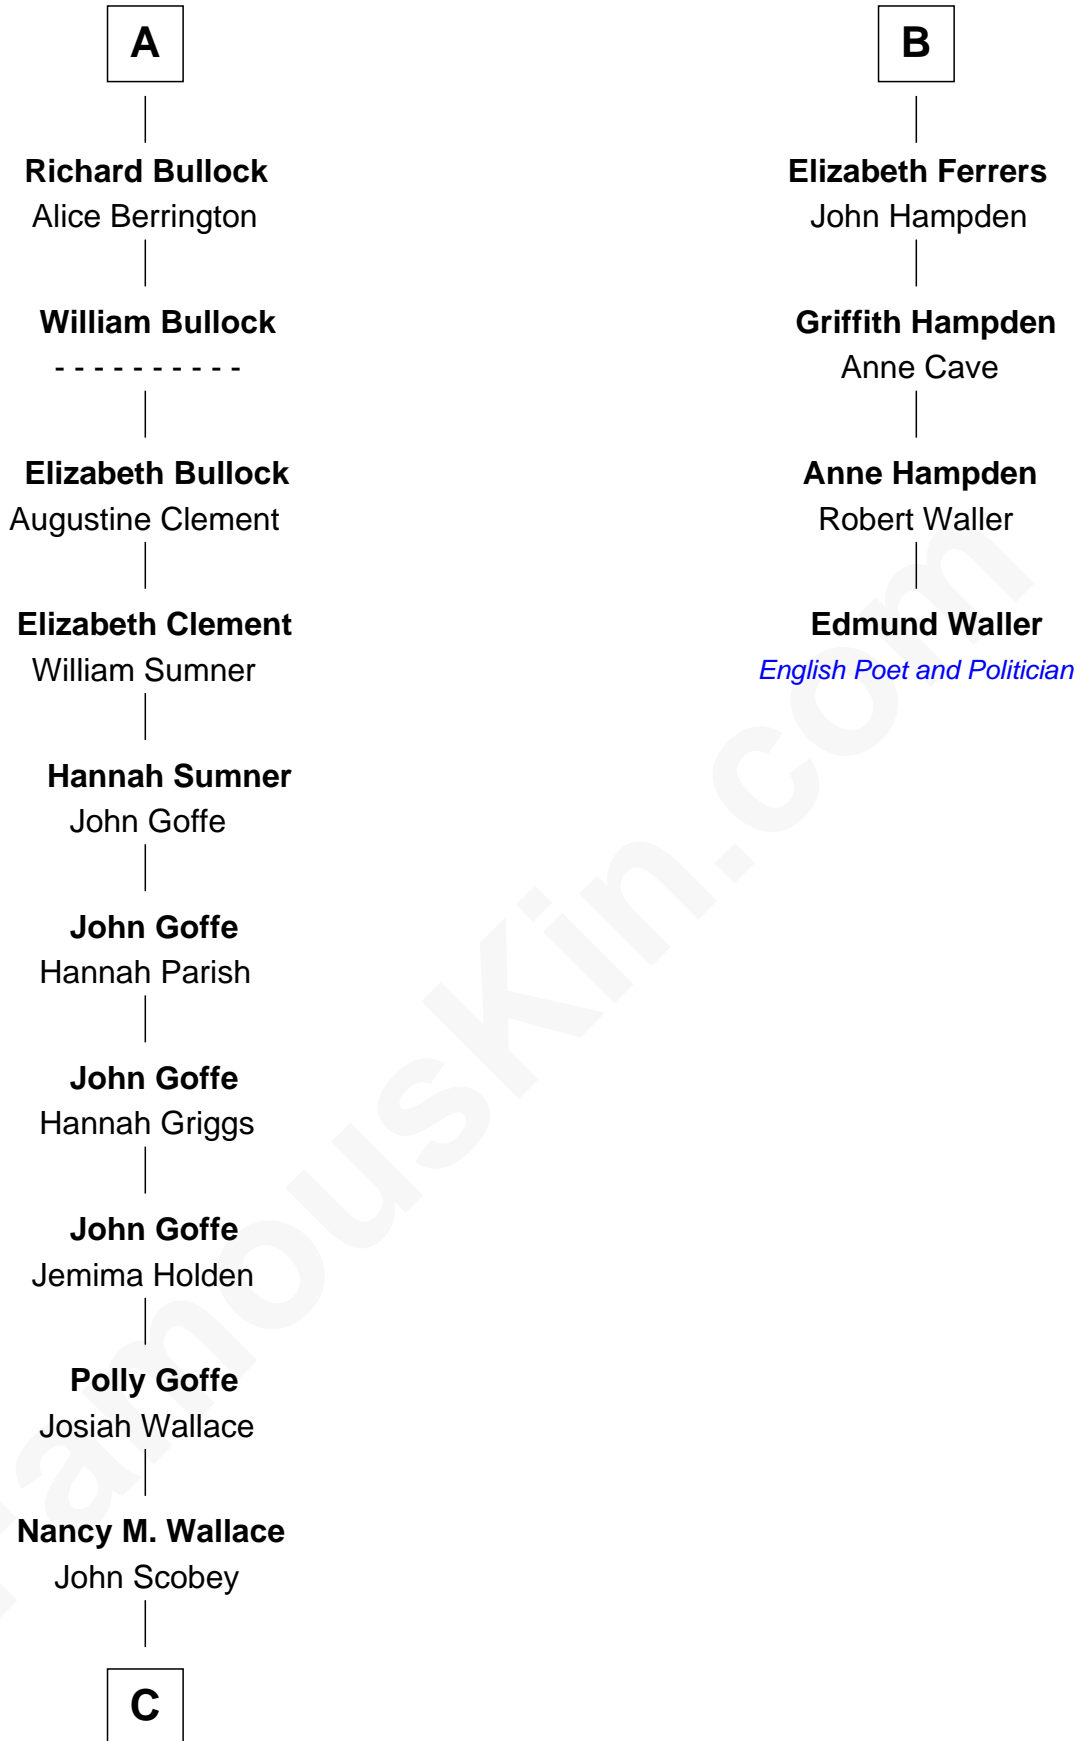

FamousKin.com

Relationship Chart of

Lou (Henry) Hoover

First Lady of President Herbert Hoover

10th cousin 9 times removed of

Edmund Waller

English Poet and Politician

Bartholomew de Badlesmere

Elizabeth Howard

Joan de Vere

Sir William Norreys

Margaret Norreys

Gilbert Bullock

Thomas Bullock

Alice Kingsmill

A

Margery de Badlesmere

Sir William de Ros

Maud de Roos

John de Welles

Margery de Welles

Stephen le Scrope

Maude le Scrope

Sir Baldwin Freville

Elizabeth Freville

Sir Thomas Ferrers

Sir Henry Ferrers

Margaret Heckstall

Sir Edward Ferrers

Constance Brome

B

C