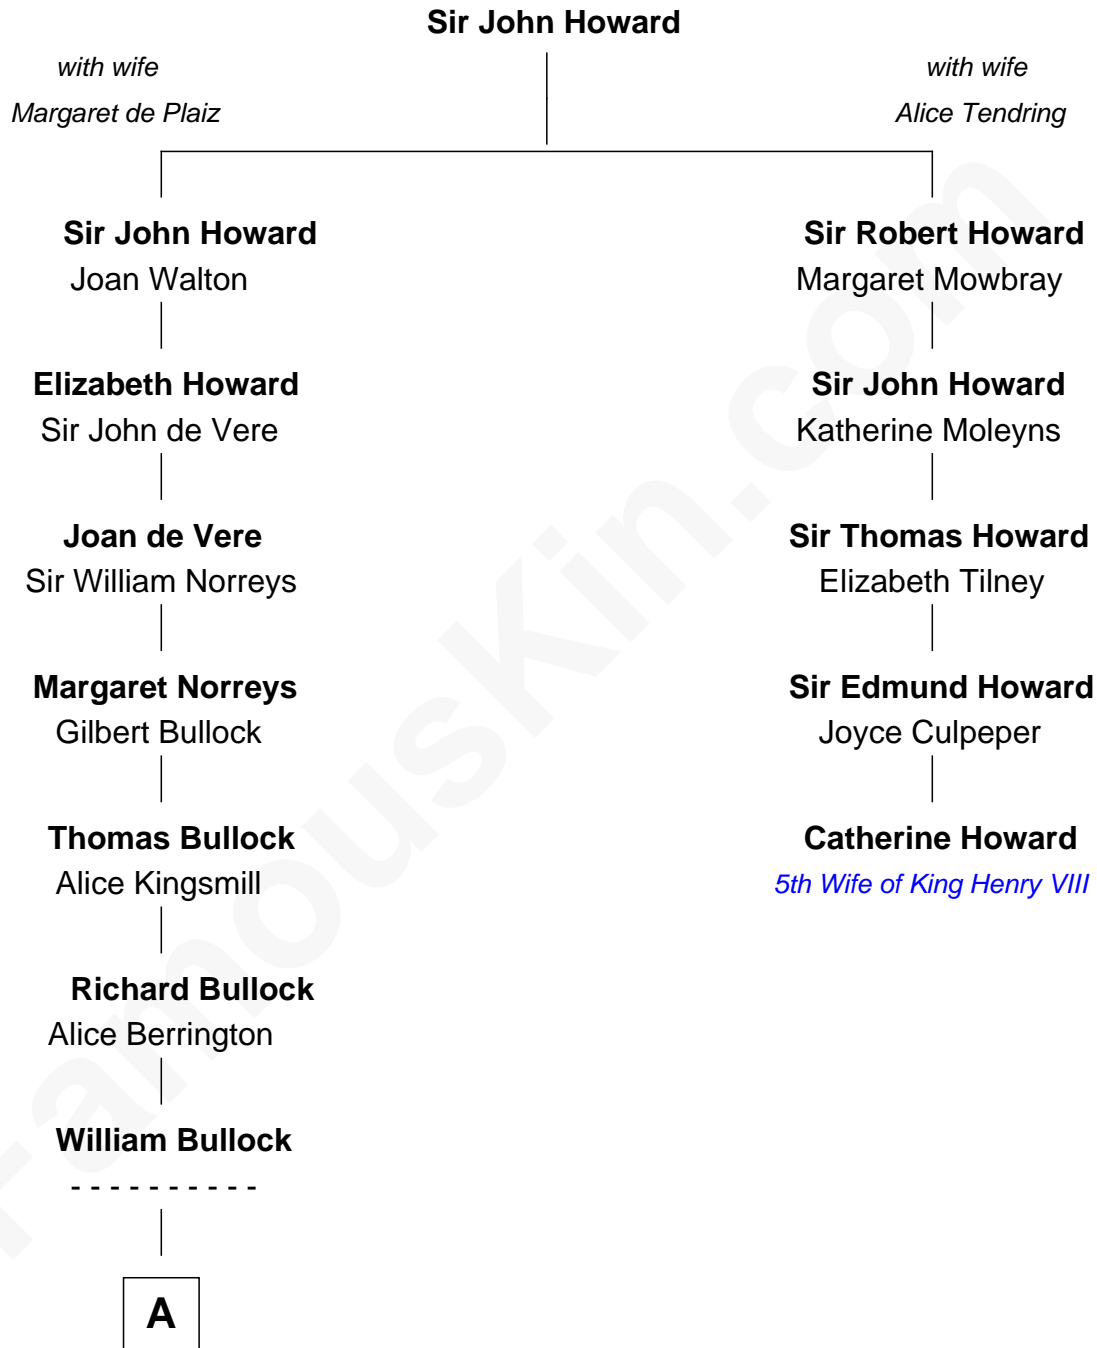

FamousKin.com

Relationship Chart of

Lou (Henry) Hoover

First Lady of President Herbert Hoover

4th cousin 13 times removed of

Catherine Howard

5th Wife of King Henry VIII