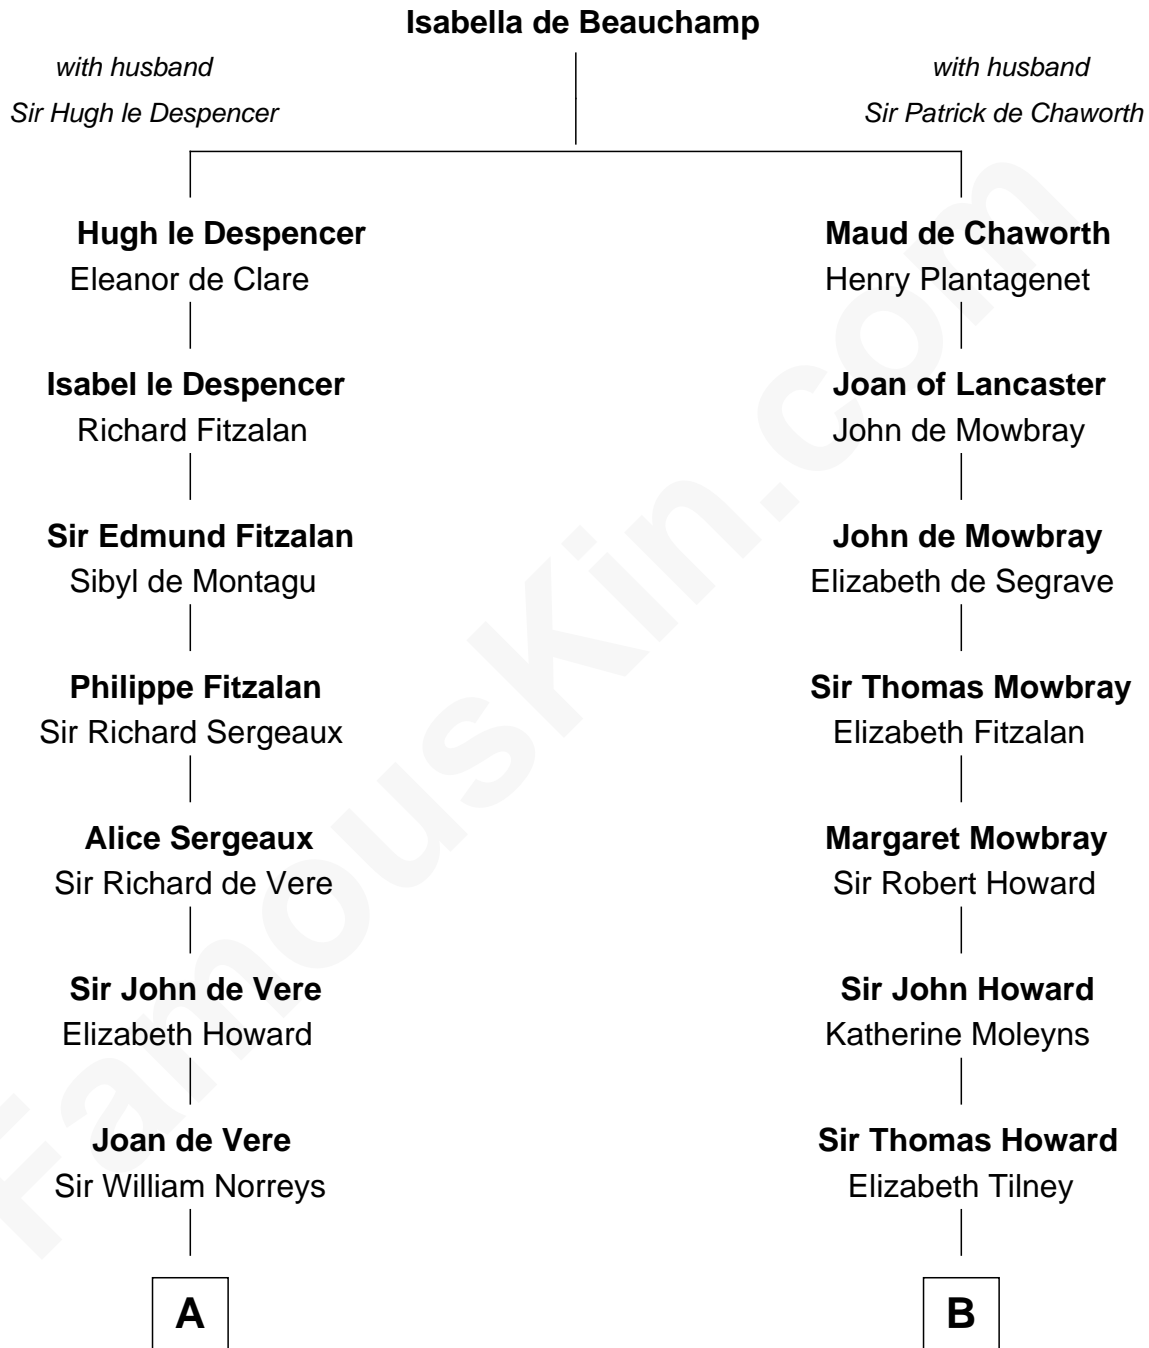

FamousKin.com

Relationship Chart of

Lou (Henry) Hoover

First Lady of President Herbert Hoover

8th cousin 13 times removed of

Catherine Howard

5th Wife of King Henry VIII

C

Phineas Weed

|

Florence Ida Weed

Charles Delano Henry

|

Lou (Henry) Hoover

First Lady of Herbert Hoover

FamousKin.com