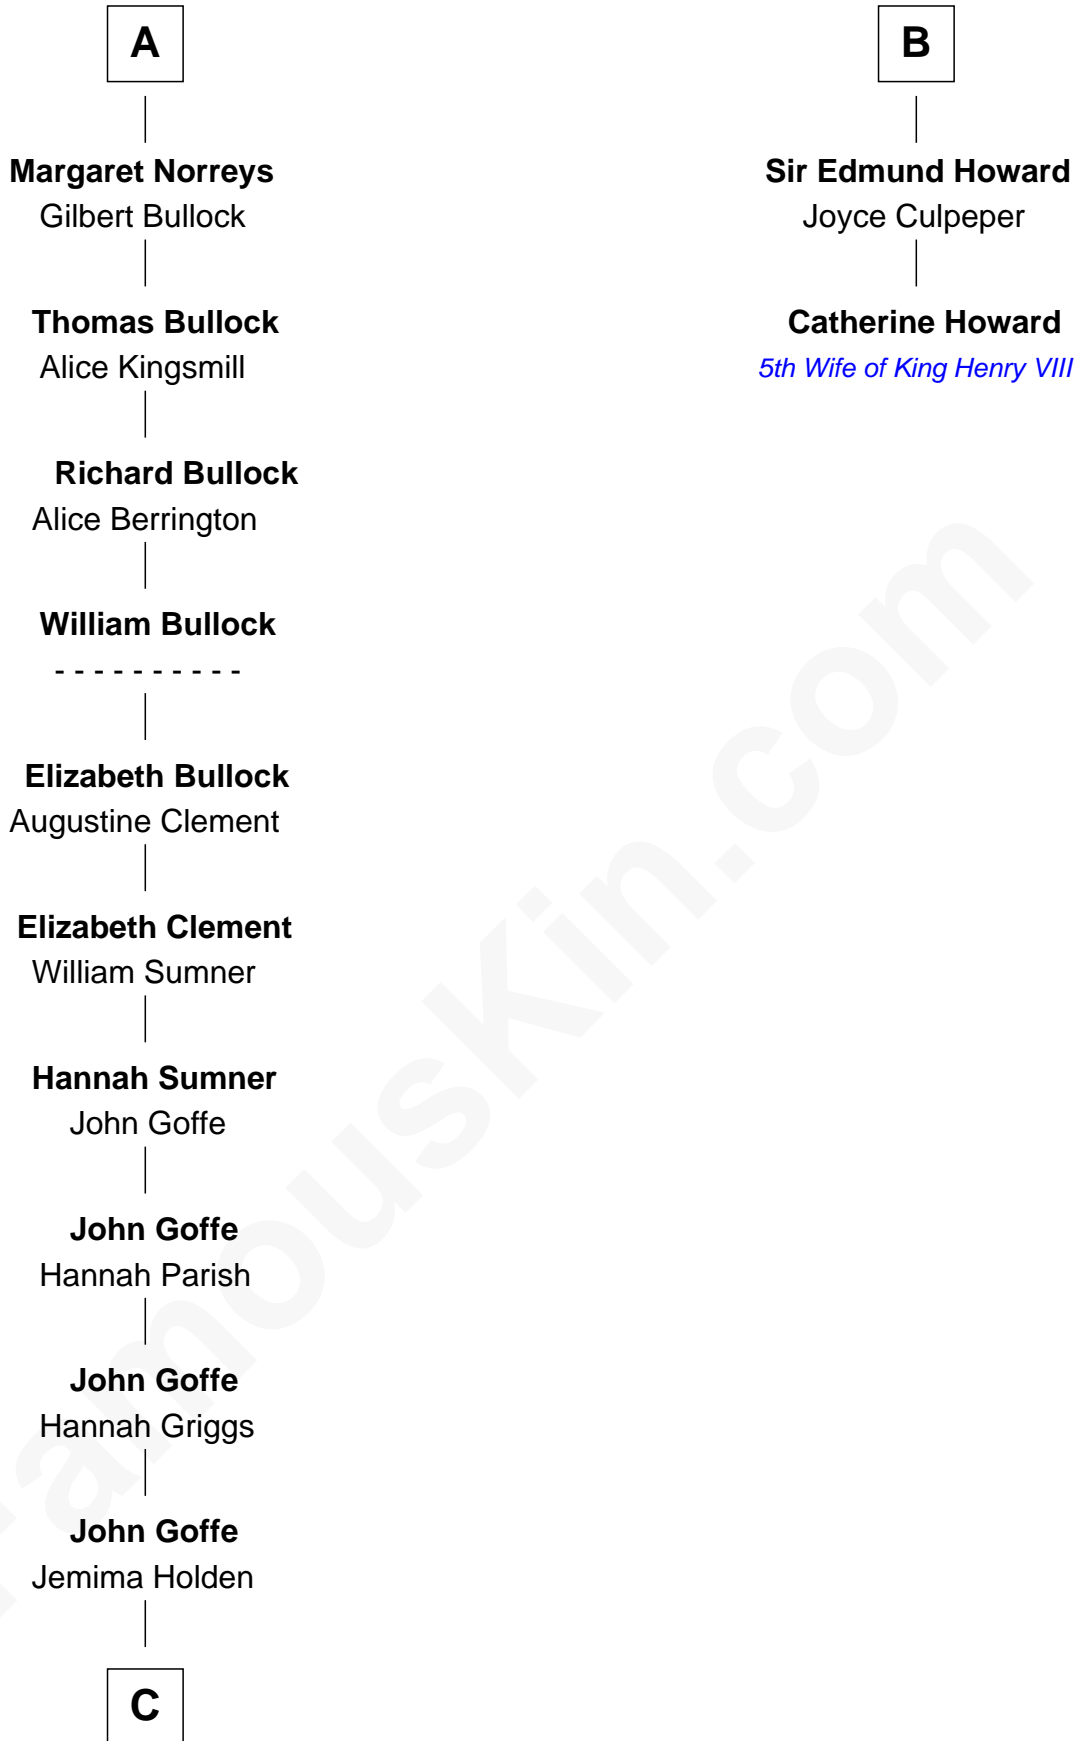

FamousKin.com

Relationship Chart of

Lou (Henry) Hoover

First Lady of President Herbert Hoover

8th cousin 13 times removed of

Catherine Howard

5th Wife of King Henry VIII

C

Phineas Weed

|

Florence Ida Weed

Charles Delano Henry

|

Lou (Henry) Hoover

First Lady of Herbert Hoover

FamousKin.com