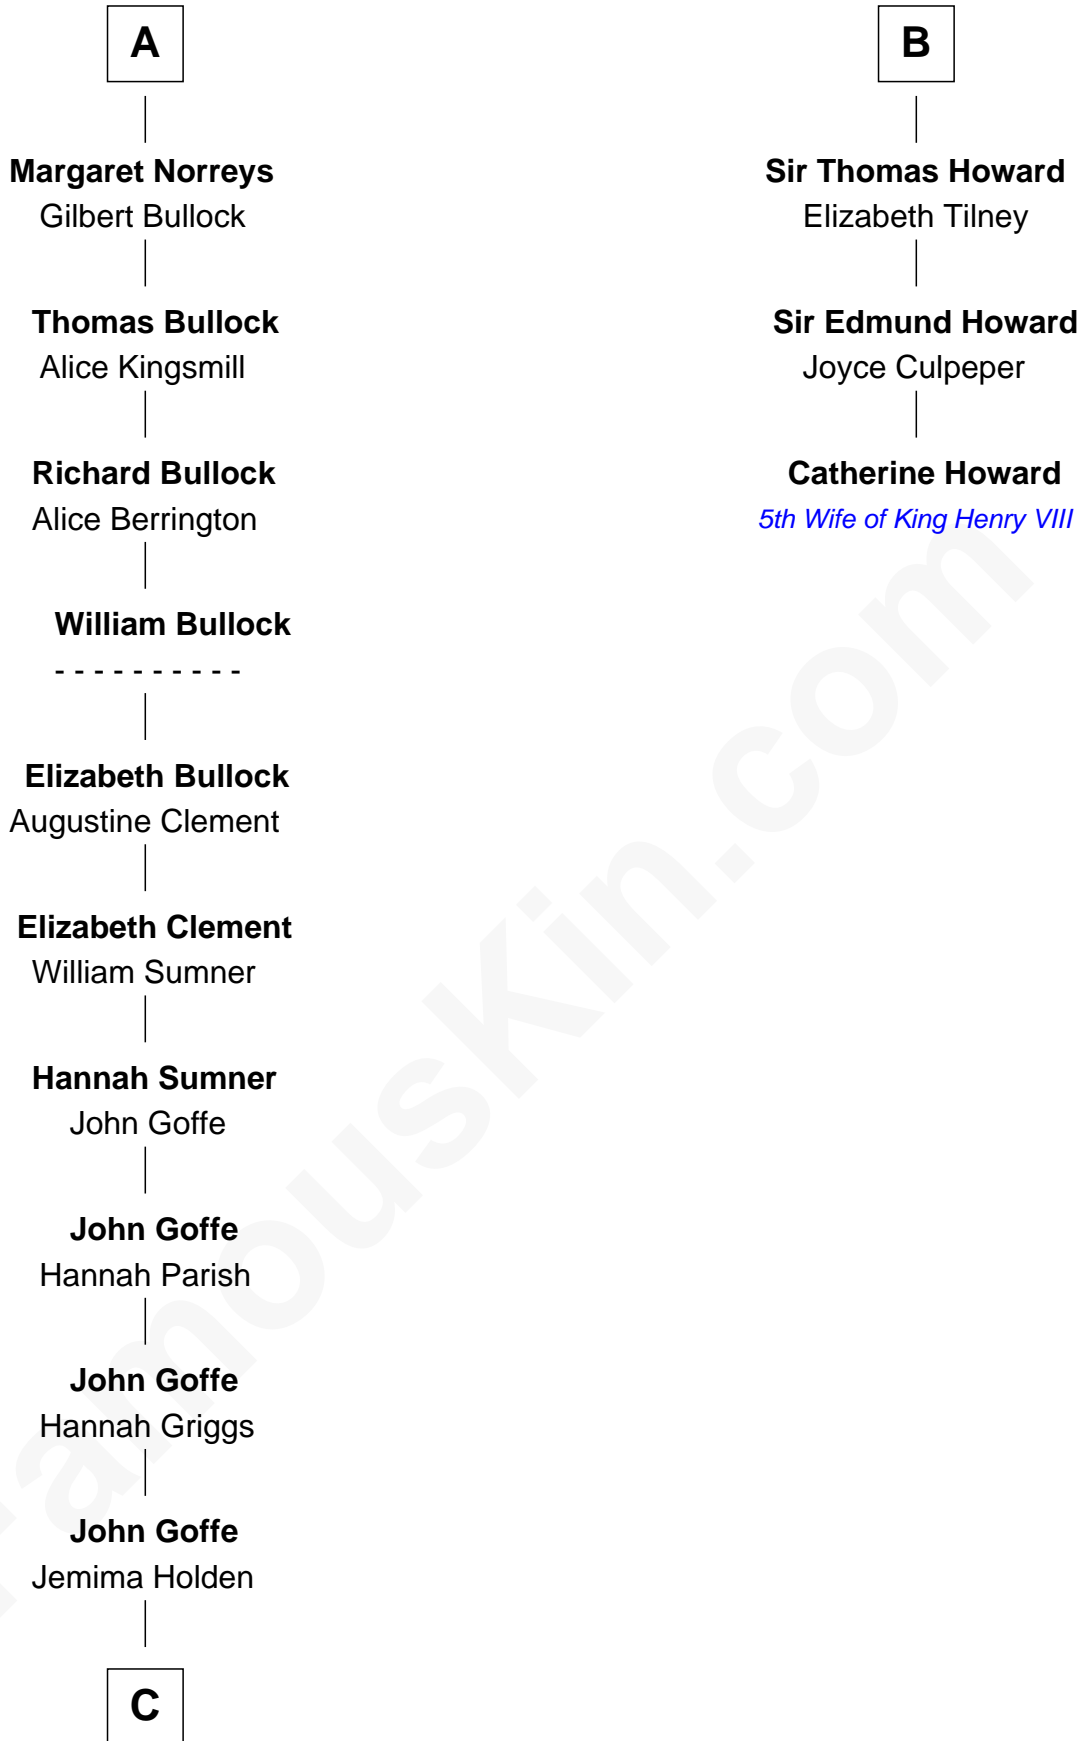

## Relationship Chart of

### Lou (Henry) Hoover

*First Lady of President Herbert Hoover*

9th cousin 12 times removed of

### Catherine Howard

*5th Wife of King Henry VIII*

**C**

|

**Polly Goffe**

Josiah Wallace

|

**Nancy M. Wallace**