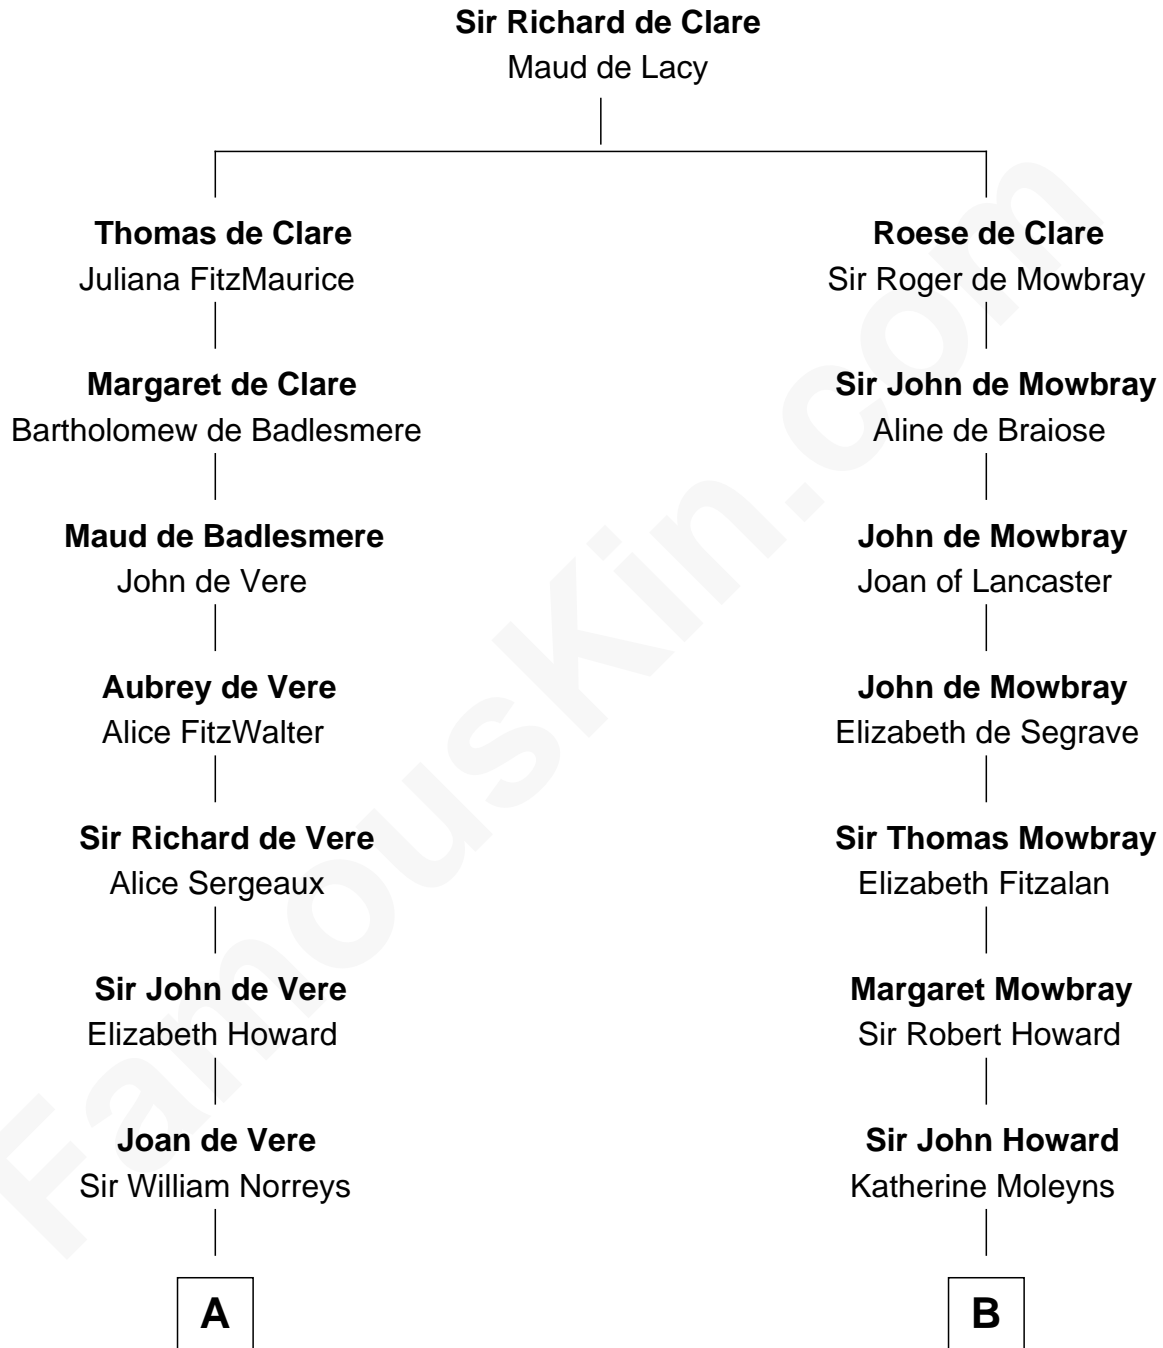

## Relationship Chart of

### Lou (Henry) Hoover

*First Lady of President Herbert Hoover*

9th cousin 12 times removed of

### Catherine Howard

*5th Wife of King Henry VIII*

**C**

|

**Polly Goffe**

Josiah Wallace

|

**Nancy M. Wallace**

John Scobey

|

**Philomelia Sophia Scobey**

Phineas Weed

|

**Florence Ida Weed**

Charles Delano Henry

|