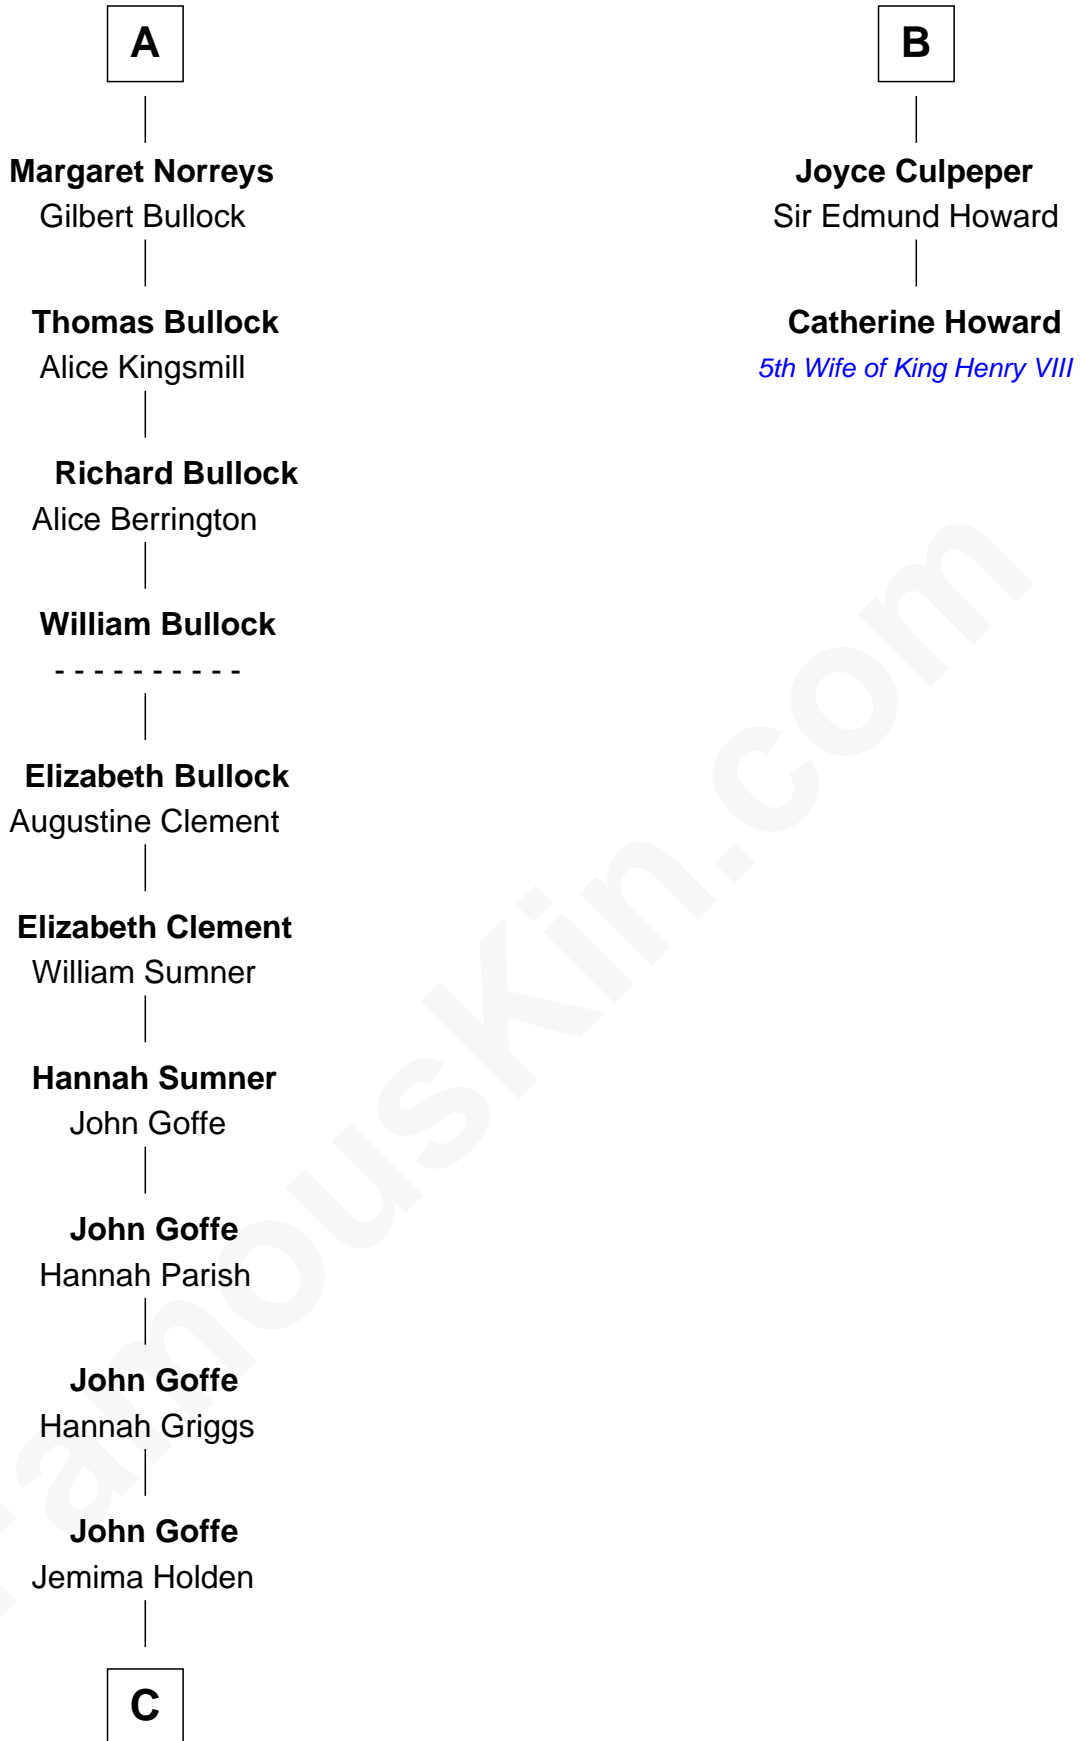

## Relationship Chart of

### Lou (Henry) Hoover

*First Lady of President Herbert Hoover*

8th cousin 13 times removed of

### Catherine Howard

*5th Wife of King Henry VIII*

**C**

**Polly Goffe**  
Josiah Wallace

**Nancy M. Wallace**  
John Scobey

**Philomelia Sophia Scobey**  
Phineas Weed

**Florence Ida Weed**  
Charles Delano Henry