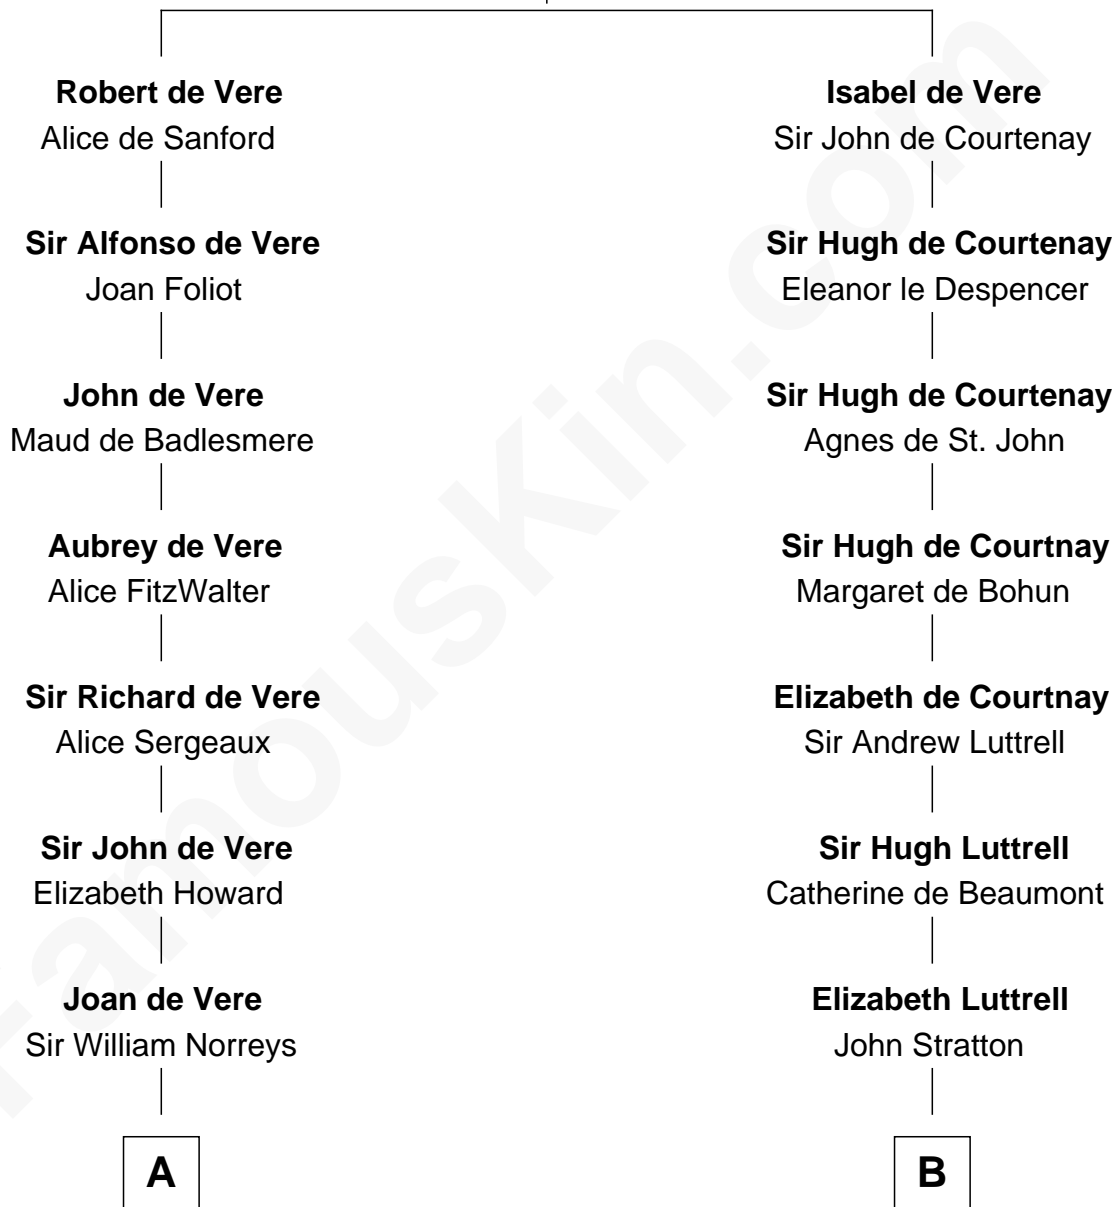

FamousKin.com

Relationship Chart of

Lou (Henry) Hoover

First Lady of President Herbert Hoover

21st cousin of

Admiral Richard Byrd

Polar Explorer

Hugh de Vere
Hawise de Quincy

Richard Evelyn Byrd
Anne Harrison

Col. William Byrd
Jane Meriwether Rivers

Richard Evelyn Byrd
Eleanor Bolling Flood

Admiral Richard Byrd
Polar Explorer