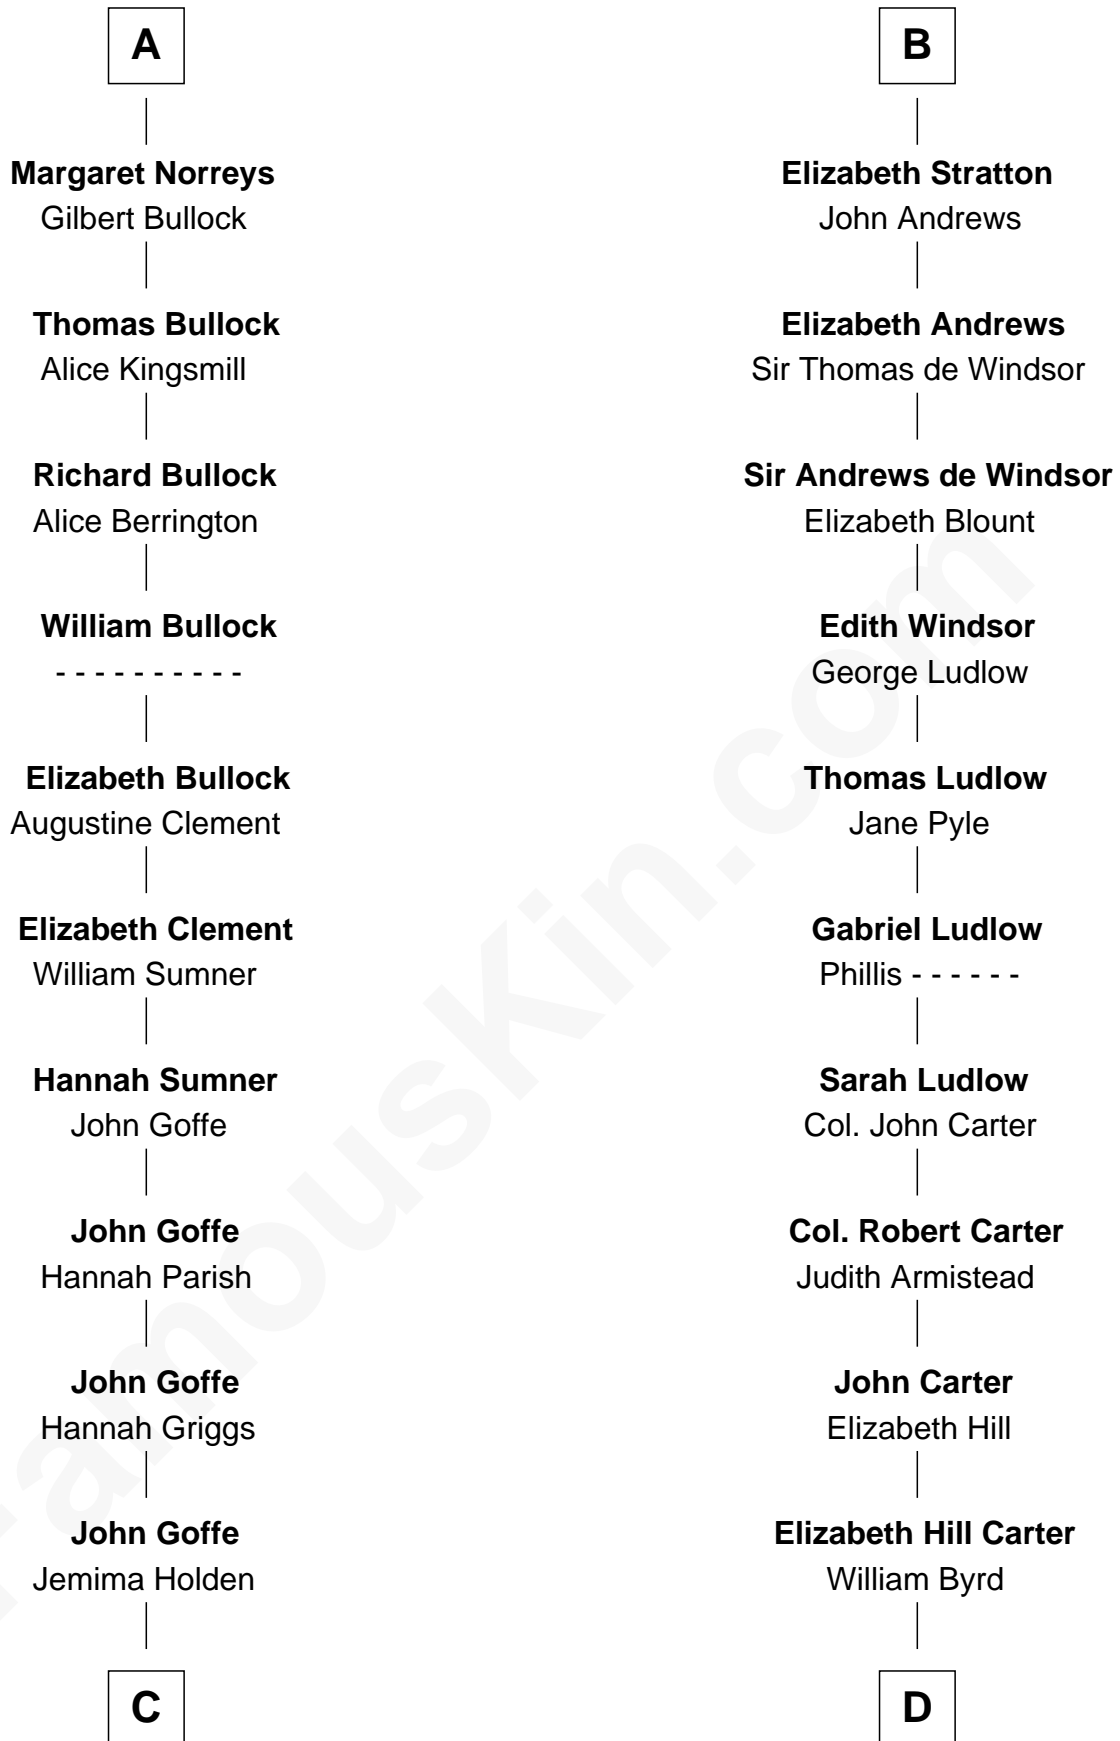

FamousKin.com

Relationship Chart of

Lou (Henry) Hoover

First Lady of President Herbert Hoover

21st cousin of

Admiral Richard Byrd

Polar Explorer

Hugh de Vere
Hawise de Quincy

C

Polly Goffe
Josiah Wallace

Nancy M. Wallace
John Scobey

Philomelia Sophia Scobey
Phineas Weed

Florence Ida Weed
Charles Delano Henry

Lou (Henry) Hoover
First Lady of Herbert Hoover

D

Thomas Taylor Byrd
Mary Armistead

Richard Evelyn Byrd
Anne Harrison

Col. William Byrd
Jane Meriwether Rivers

Richard Evelyn Byrd
Eleanor Bolling Flood

Admiral Richard Byrd
Polar Explorer