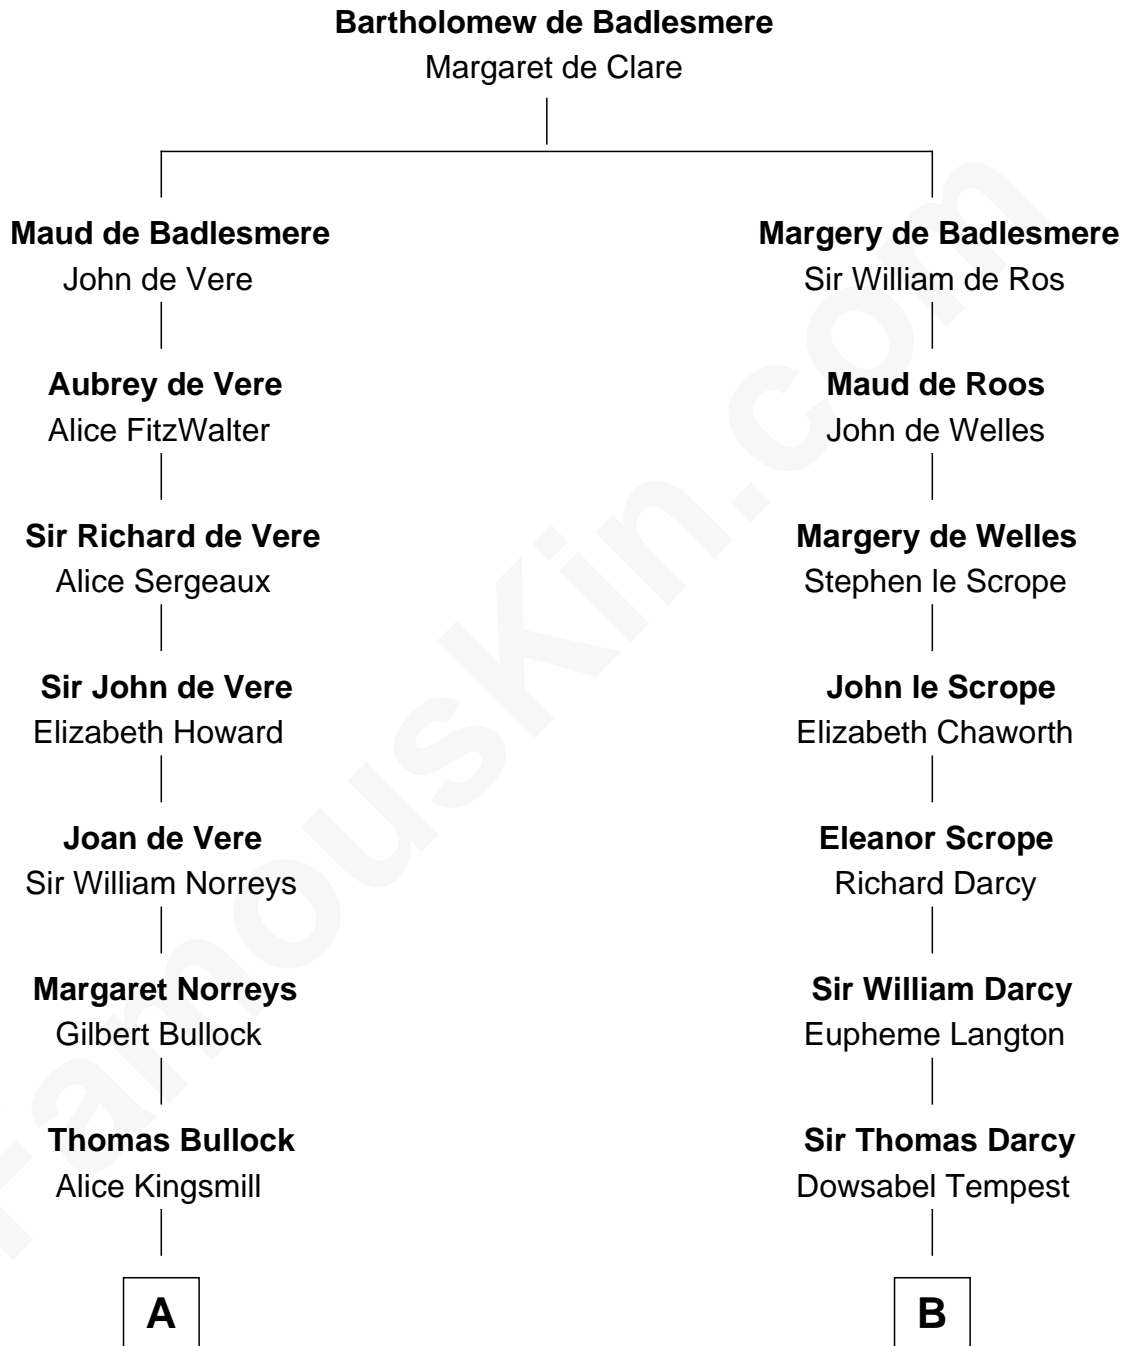

FamousKin.com

Relationship Chart of

Lou (Henry) Hoover

First Lady of President Herbert Hoover

14th cousin 5 times removed of

Robert Treat Paine

Signer of the Declaration of Independence