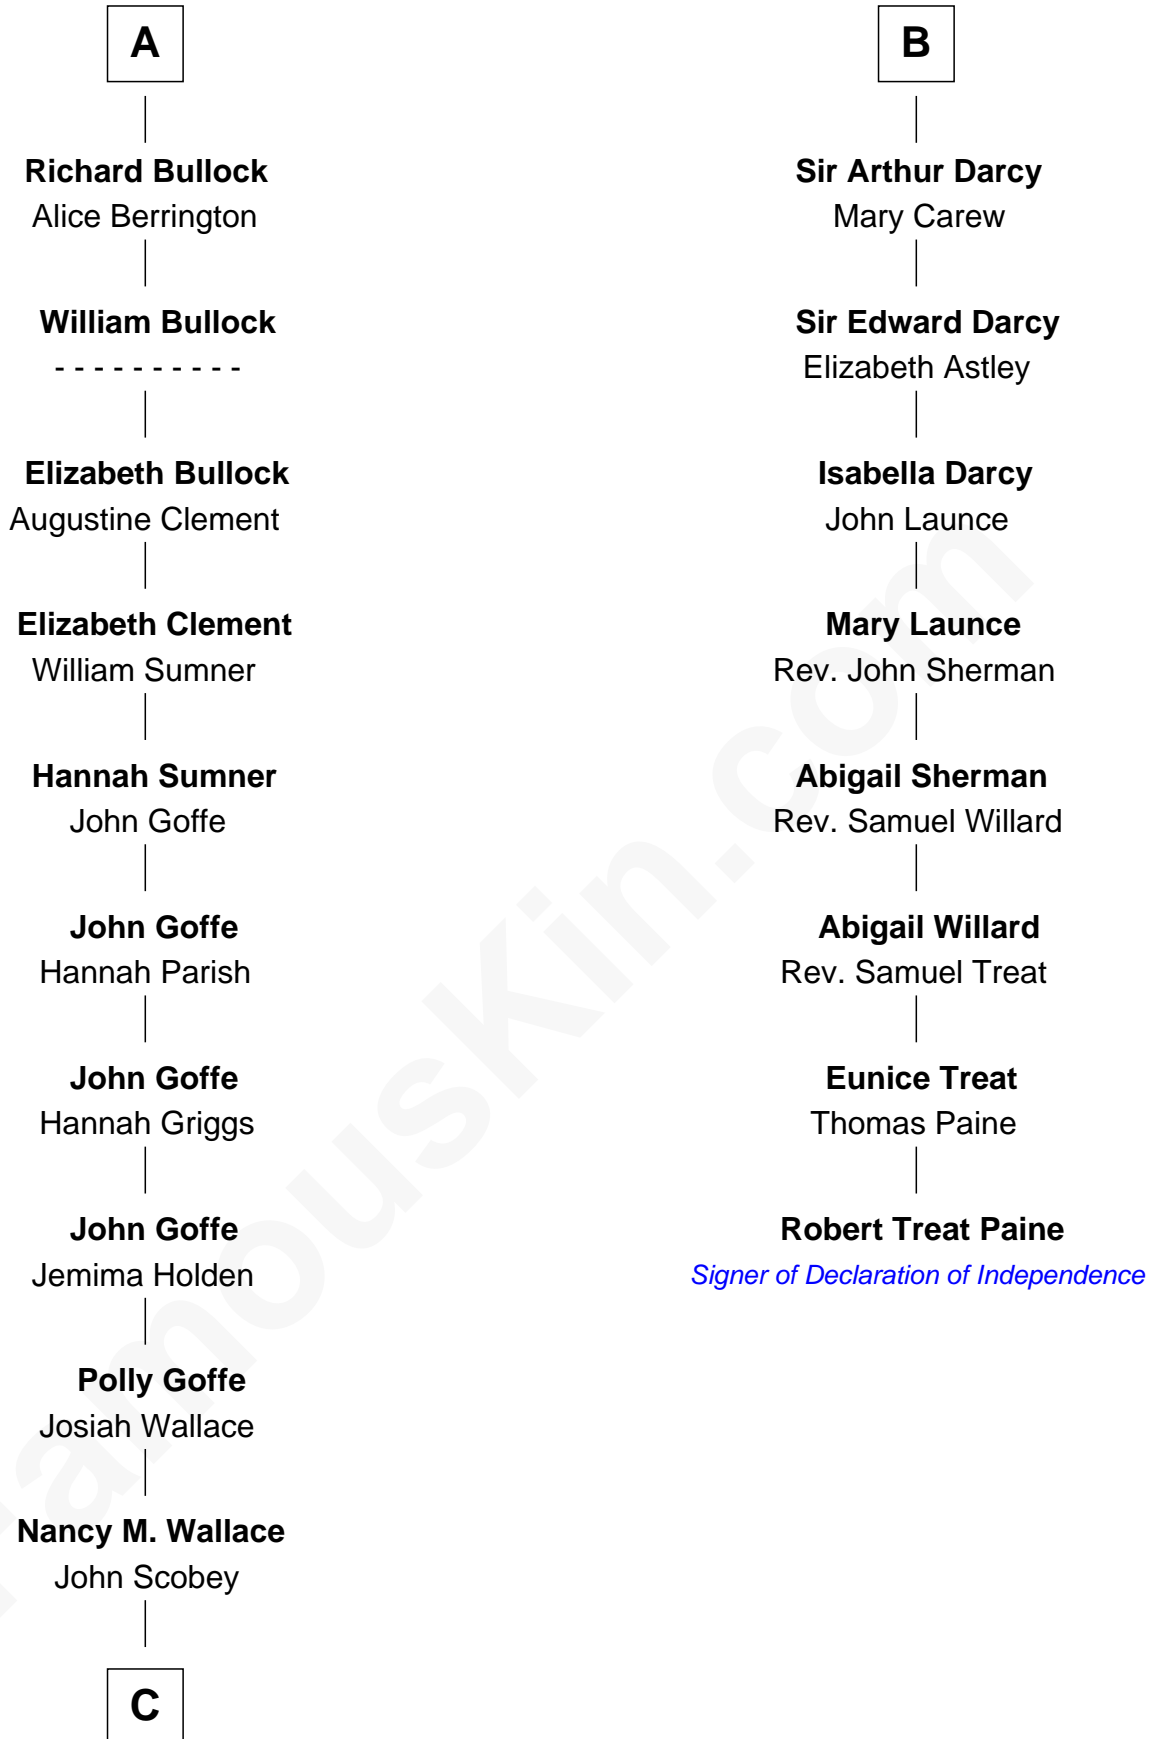

## Relationship Chart of

### Lou (Henry) Hoover

First Lady of President Herbert Hoover

14th cousin 5 times removed of

### Robert Treat Paine

Signer of the Declaration of Independence

**C**

—  
**Philomelia Sophia Scobey**

Phineas Weed

—  
**Florence Ida Weed**

Charles Delano Henry

—  
**Lou (Henry) Hoover**