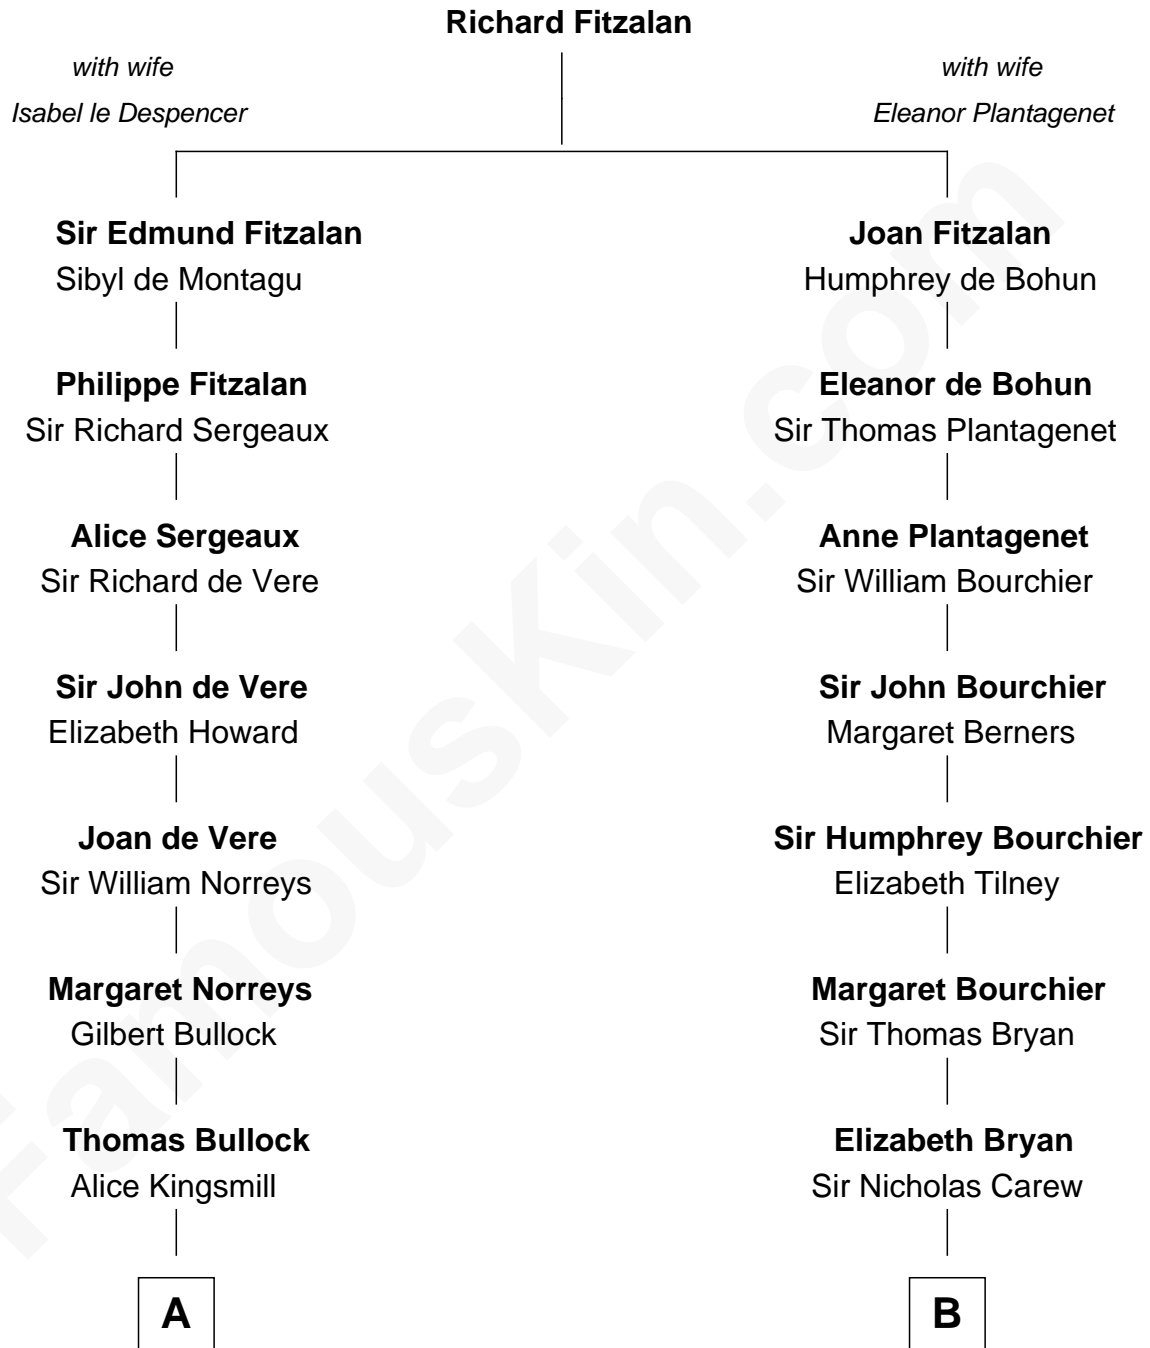

FamousKin.com

Relationship Chart of

Lou (Henry) Hoover

First Lady of President Herbert Hoover

14th cousin 5 times removed of

Robert Treat Paine

Signer of the Declaration of Independence

C

Philomelia Sophia Scobey

Phineas Weed

Florence Ida Weed

Charles Delano Henry

Lou (Henry) Hoover

First Lady of Herbert Hoover

FamousKin.com