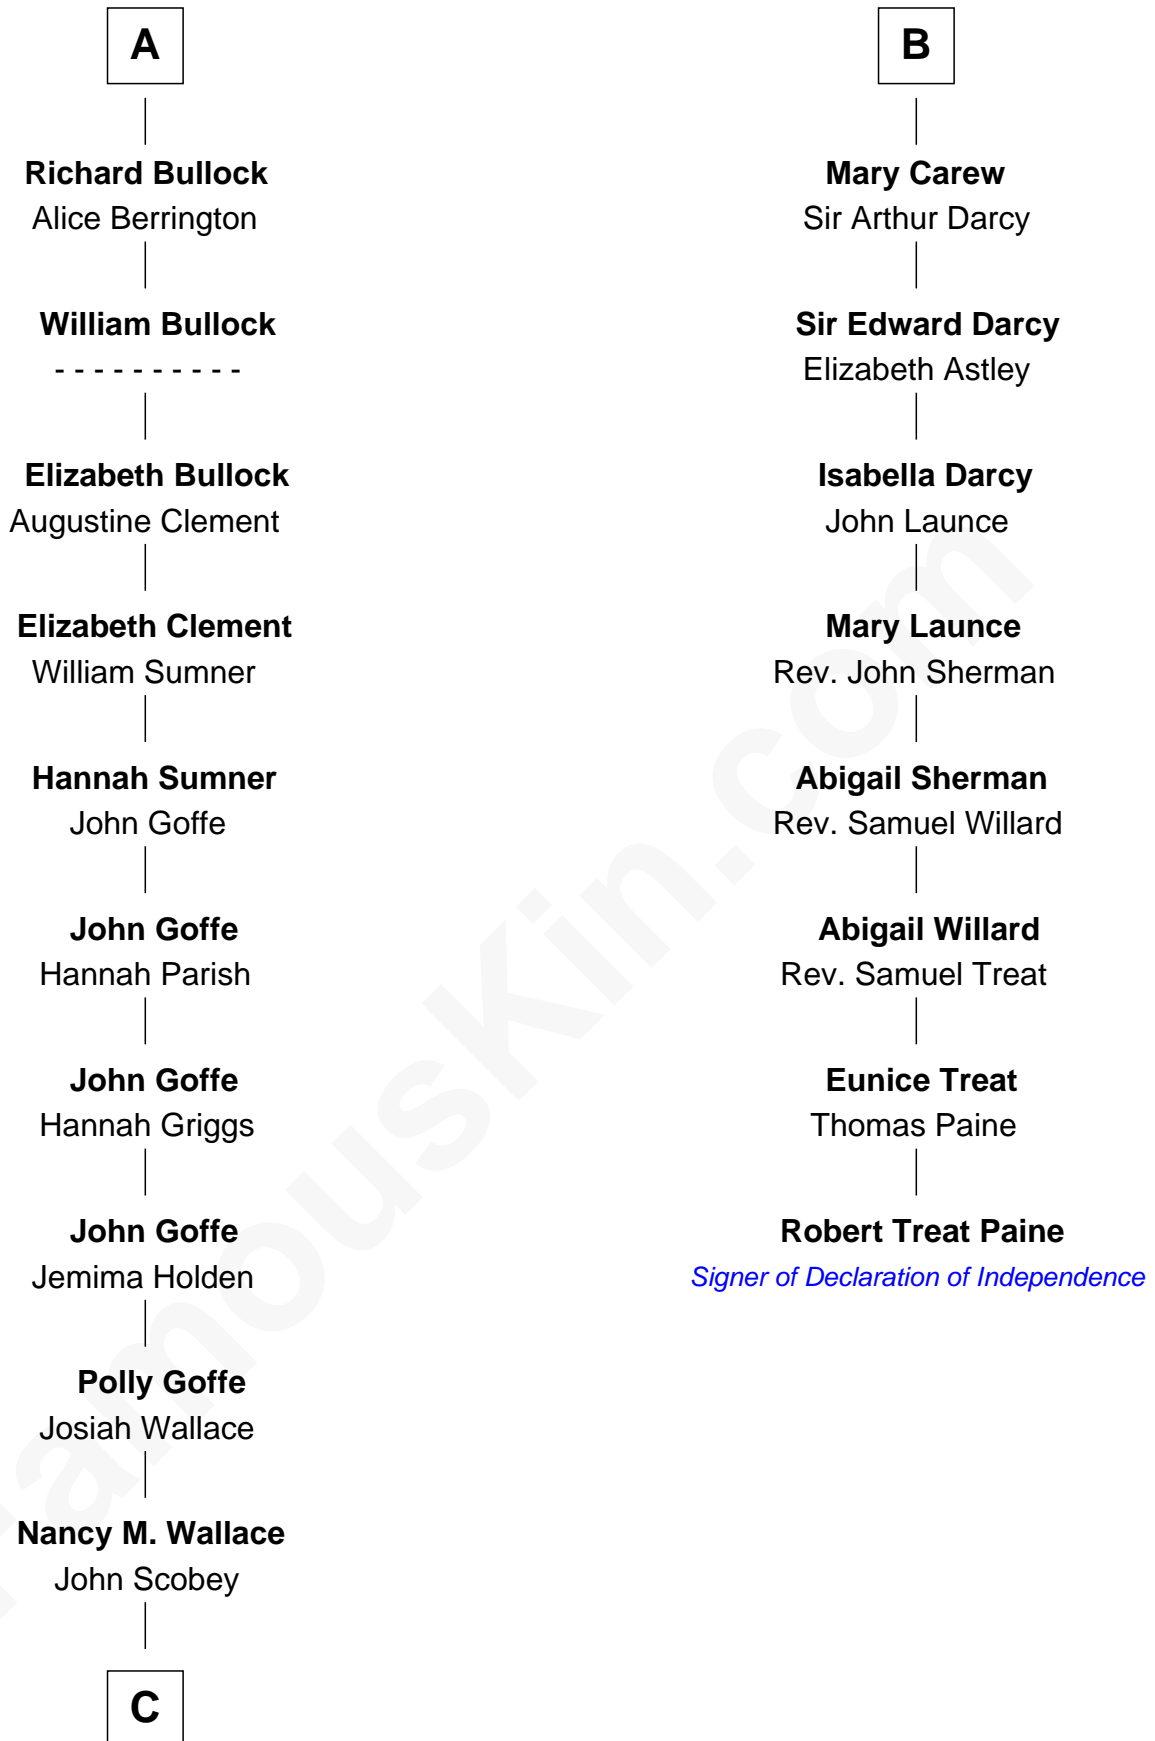

FamousKin.com

Relationship Chart of

Lou (Henry) Hoover

First Lady of President Herbert Hoover

14th cousin 5 times removed of

Robert Treat Paine

Signer of the Declaration of Independence

C

Philomelia Sophia Scobey

Phineas Weed

Florence Ida Weed

Charles Delano Henry

Lou (Henry) Hoover

First Lady of Herbert Hoover

FamousKin.com