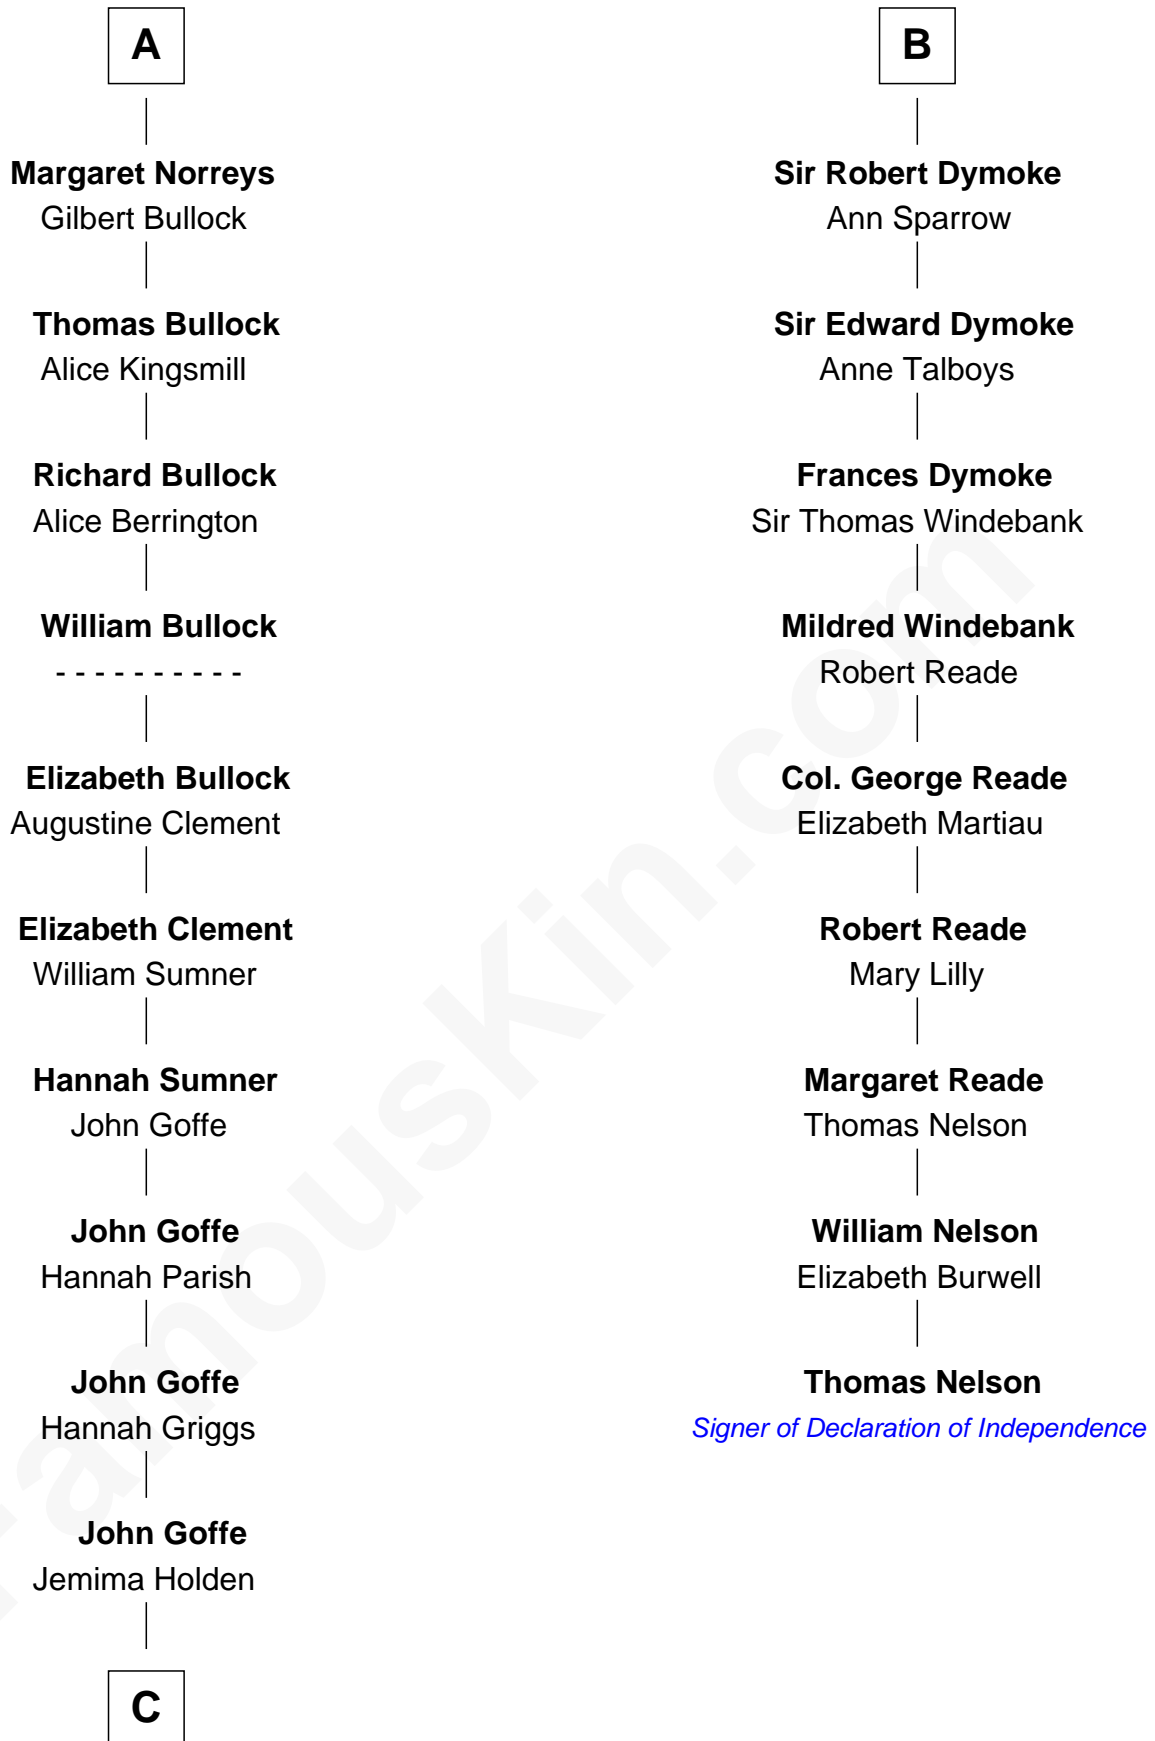

## Relationship Chart of

### Lou (Henry) Hoover

*First Lady of President Herbert Hoover*

15th cousin 6 times removed of

### Thomas Nelson

*Signer of the Declaration of Independence*

**C**

**Polly Goffe**  
Josiah Wallace

**Nancy M. Wallace**  
John Scobey

**Philomelia Sophia Scobey**  
Phineas Weed

**Florence Ida Weed**  
Charles Delano Henry