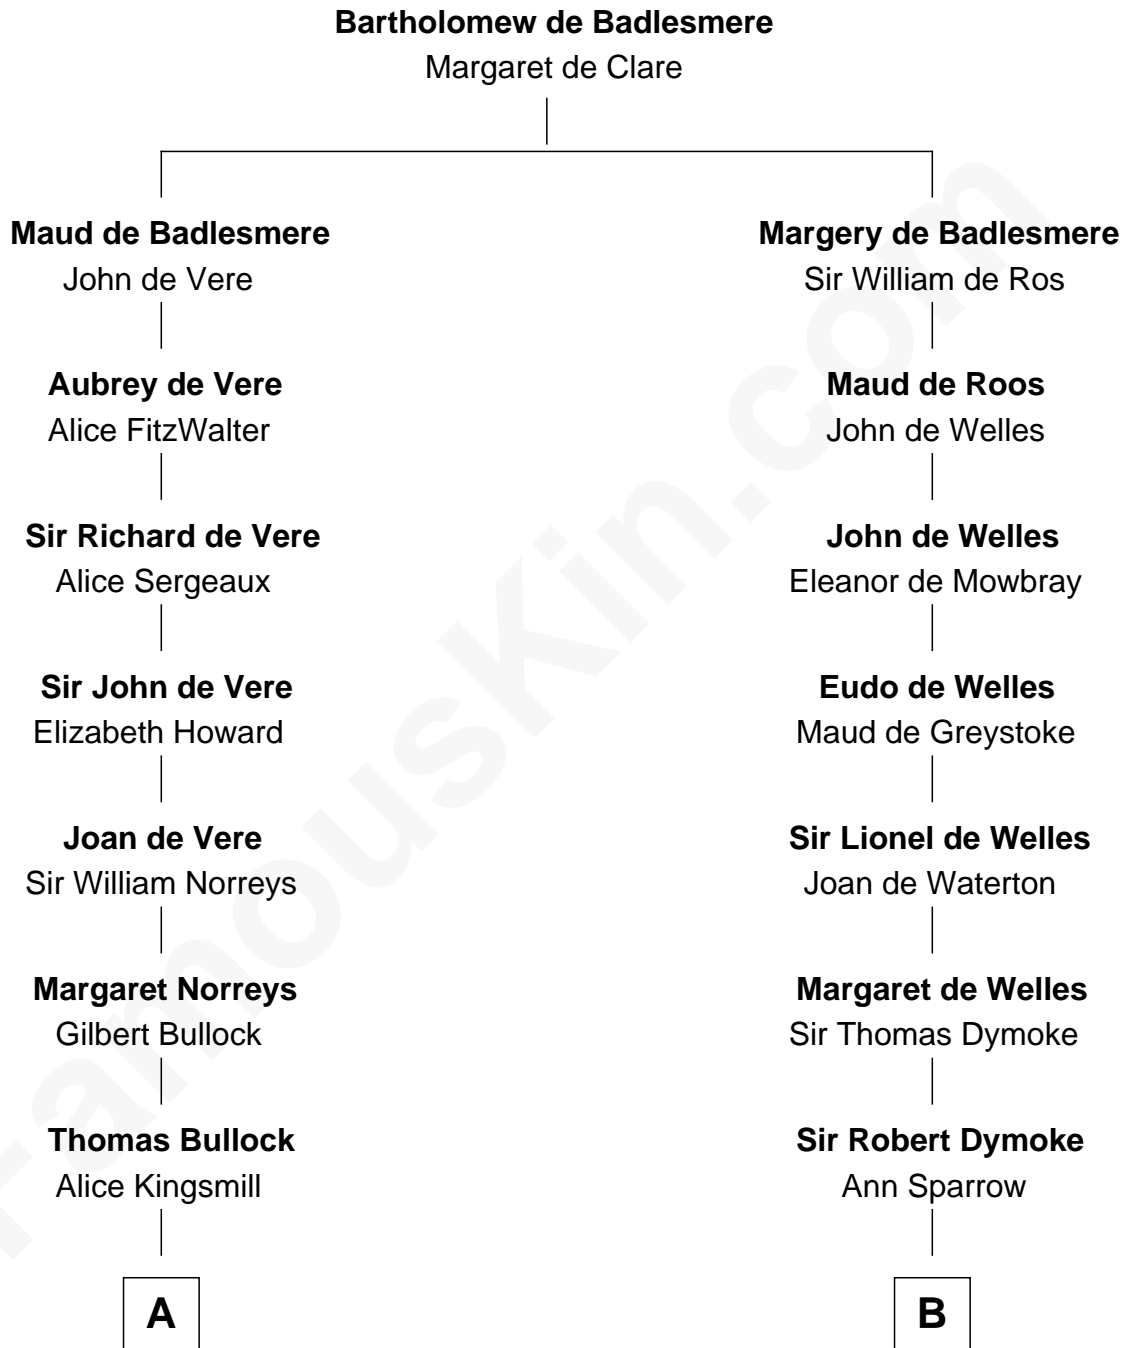

Thomas Nelson

Signer of the Declaration of Independence