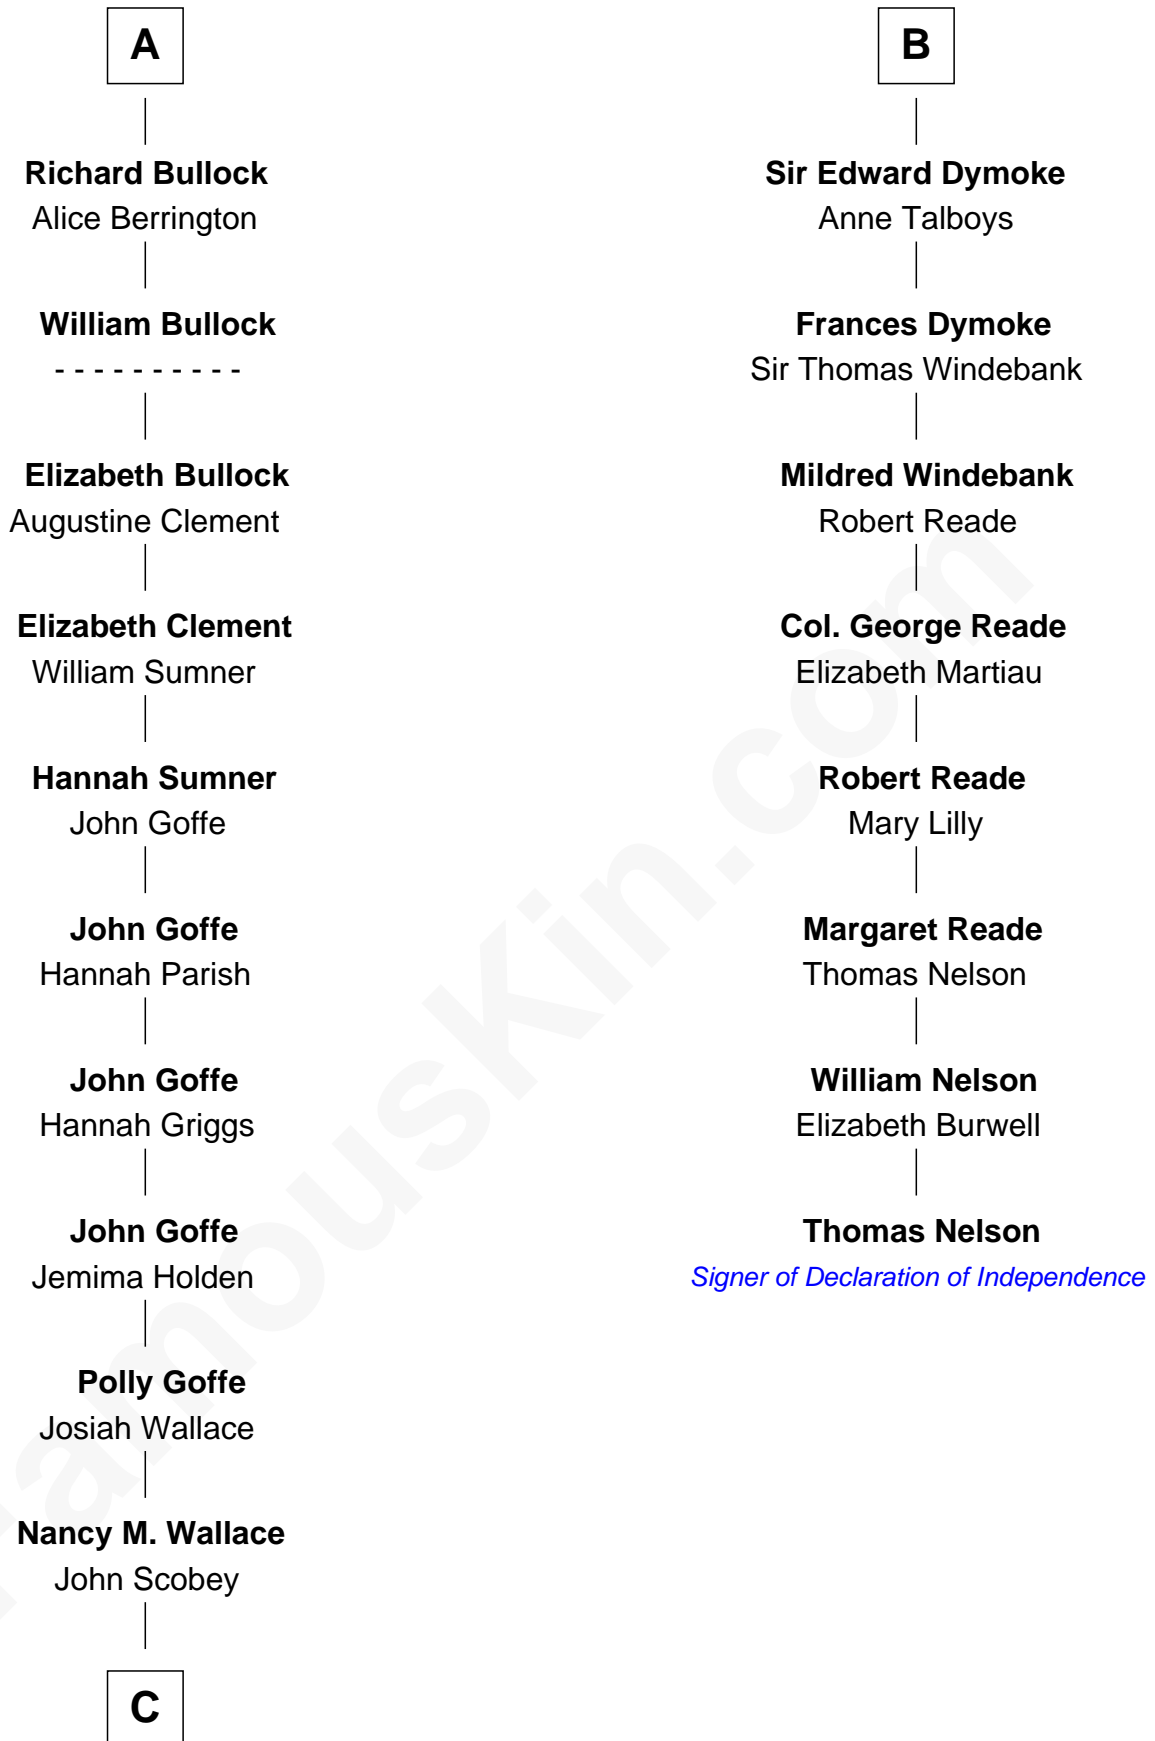

## Relationship Chart of

### Lou (Henry) Hoover

*First Lady of President Herbert Hoover*

14th cousin 5 times removed of

### Thomas Nelson

*Signer of the Declaration of Independence*

**C**

**Philomelia Sophia Scobey**

Phineas Weed

**Florence Ida Weed**

Charles Delano Henry

**Lou (Henry) Hoover**