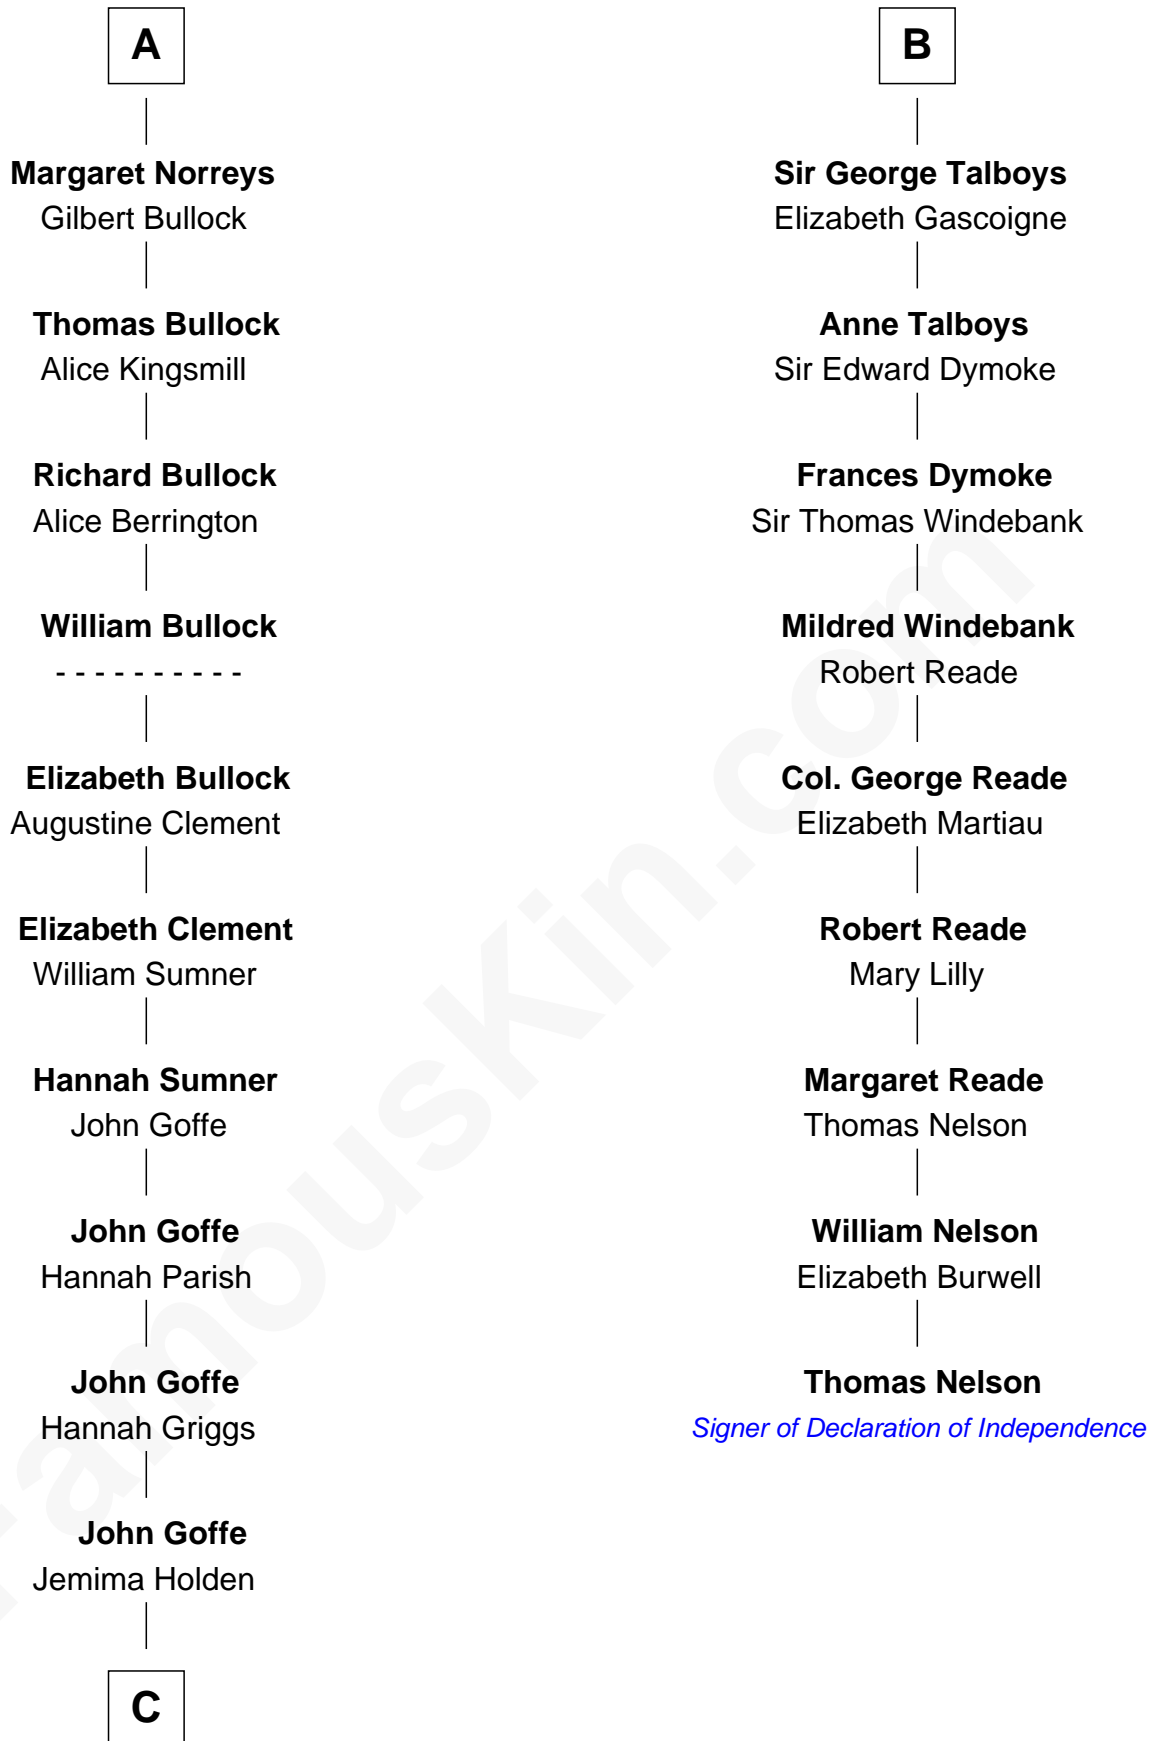

FamousKin.com

Relationship Chart of

Lou (Henry) Hoover

First Lady of President Herbert Hoover

15th cousin 6 times removed of

Thomas Nelson

Signer of the Declaration of Independence

Sir Gilbert de Clare

Joan of Acre

C

Polly Goffe
Josiah Wallace

Nancy M. Wallace
John Scobey

Philomelia Sophia Scobey
Phineas Weed

Florence Ida Weed
Charles Delano Henry

Lou (Henry) Hoover
First Lady of Herbert Hoover